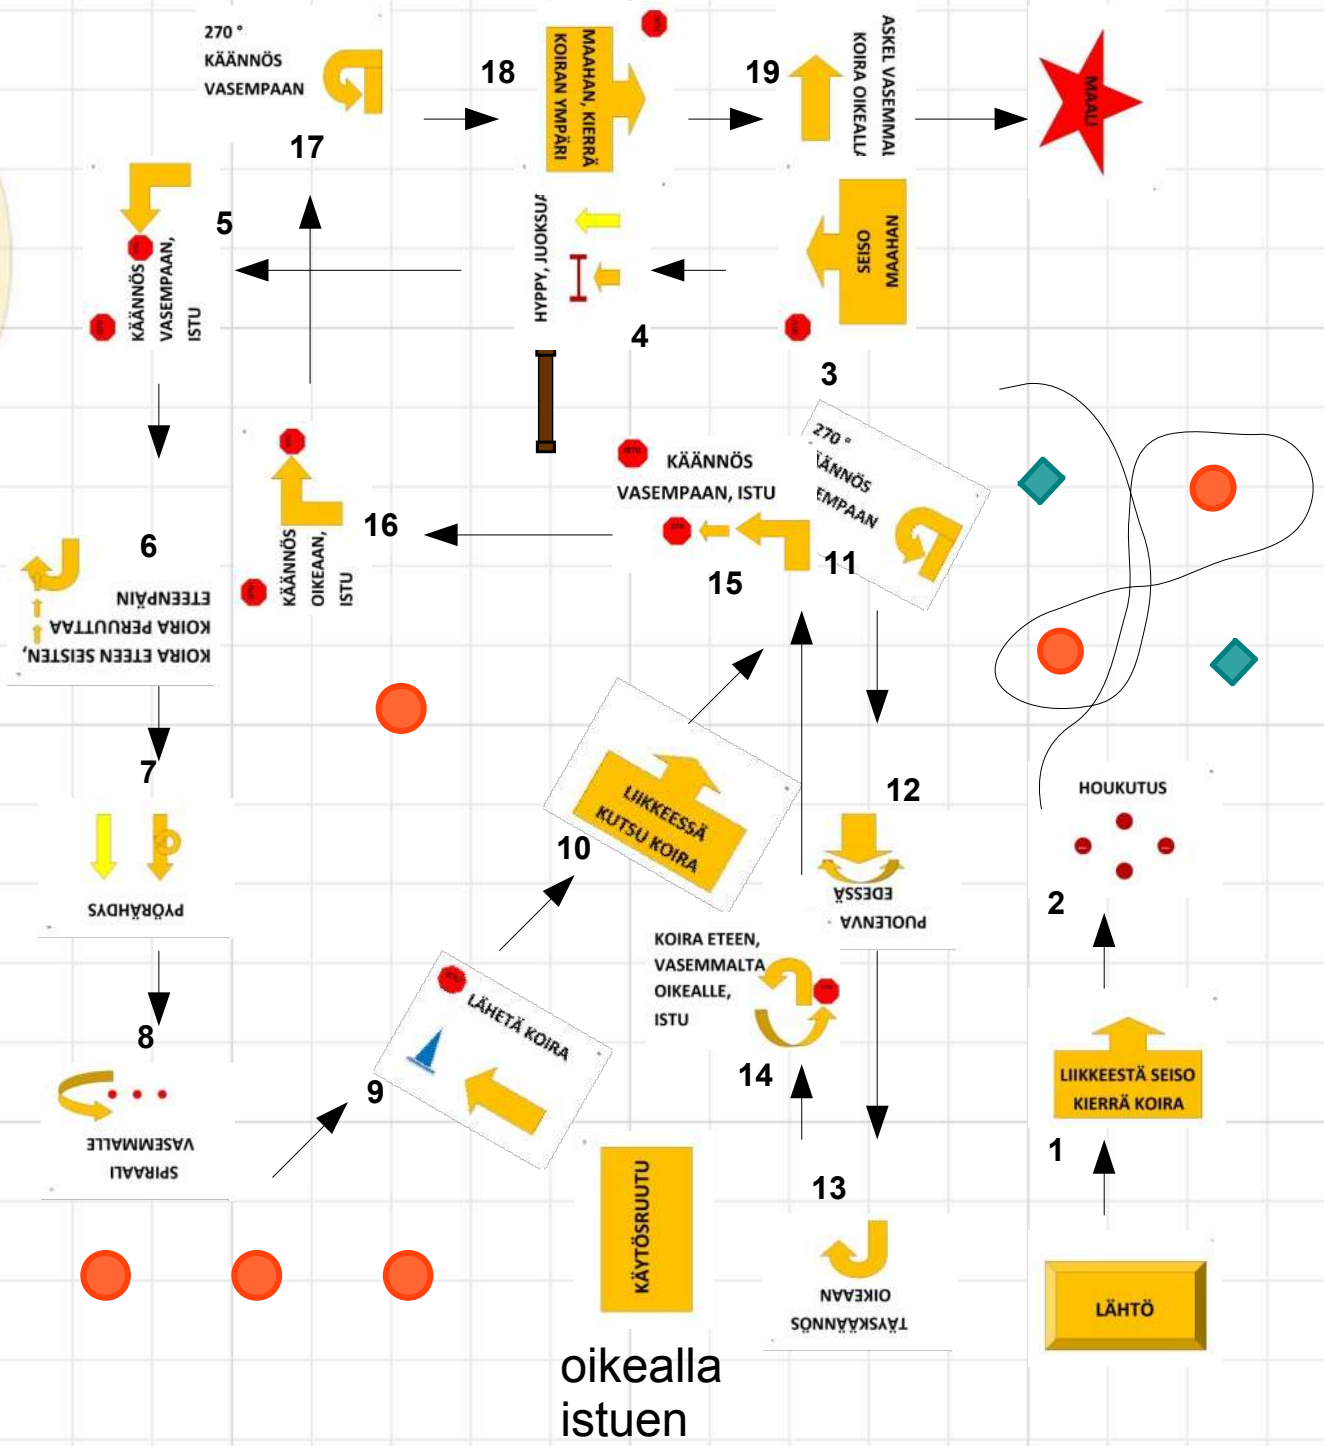

Kyltit:

- 25, 10, 5, 20, 13,
- 17, 14, 23, 6, 29,
- 7, 28, 4

ALO 15.2.15
Minna Hillebrand

Alo 13

Kyltit:

51, 40, 54, 41, 5,
53, 13, 17, 12, 14,
6, 52, 47, 28, 4

AVO 15.2.15

Minna Hillebrand

Alo 8
Avo 7

270°
KÄÄNNÖS
VASEMPAAN

Kyltit:

- 64, 40, 62, 41, 43,
- 67, 68, 72, 69, 6,
- 54, 47, 28, 5, 42,
- 6

VOI 15.2.15
Minna Hillebrand

Alo	5
Avo	6
Voi	6

Kyltit:

- 64, 40, 62, 41, 43,
- 85, 54, 17, 89, 90,
- 6, 81, 7, 74, 93,
- 42, 6, 31, 71

MES 15.2.15
Minna Hillebrand

Alo	5
Avo	5
Voi	4
Mes	5

oikealla istuen