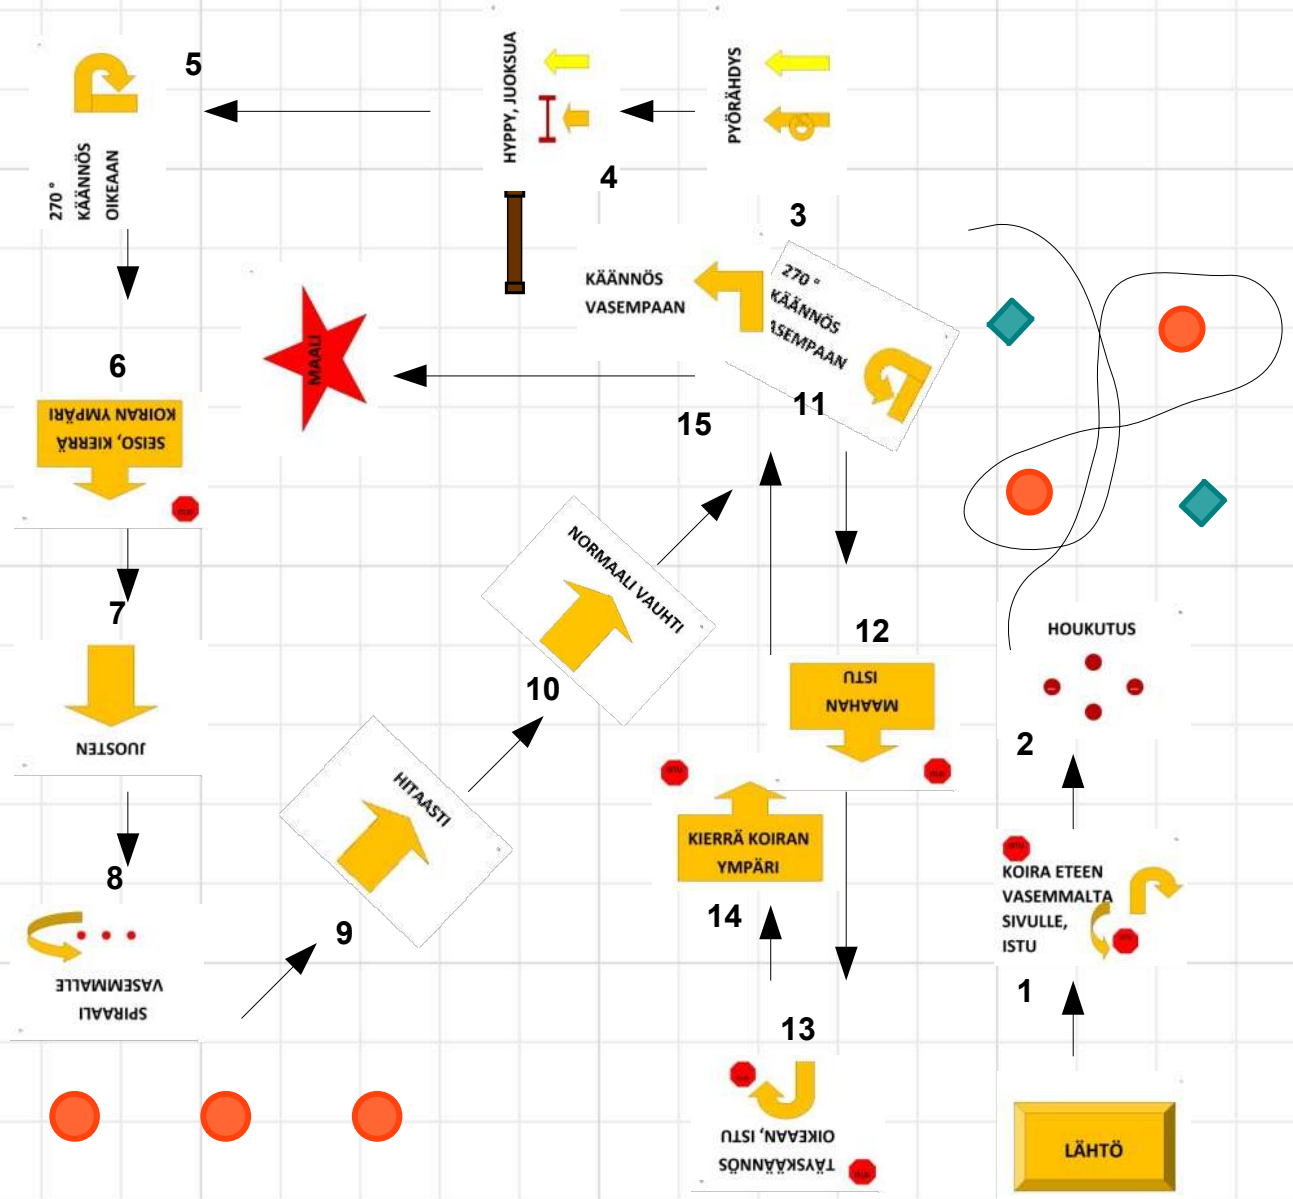

Kyltit:

- 25, 10, 5, 20, 13,
- 17, 14, 23, 6, 29,
- 7, 28, 4

ALO 15.2.15
Minna Hillebrand

Alo 13

Kyltit:

51, 40, 54, 41, 5,
53, 13, 17, 12, 14,
6, 52, 47, 28, 4

AVO 15.2.15

Minna Hillebrand

Alo 8
Avo 7

270°
KÄÄNNÖS
VASEMPAAN

Kyltit:

- 64, 40, 62, 41, 43,
- 67, 68, 72, 69, 6,
- 54, 47, 28, 5, 42,
- 6

VOI 15.2.15
Minna Hillebrand

Alo	5
Avo	6
Voi	6

Kyltit:

- 64, 40, 62, 41, 43,
- 85, 54, 17, 89, 90,
- 6, 81, 7, 74, 93,
- 42, 6, 31, 71

MES 15.2.15
Minna Hillebrand

Alo	5
Avo	5
Voi	4
Mes	5

oikealla istuen