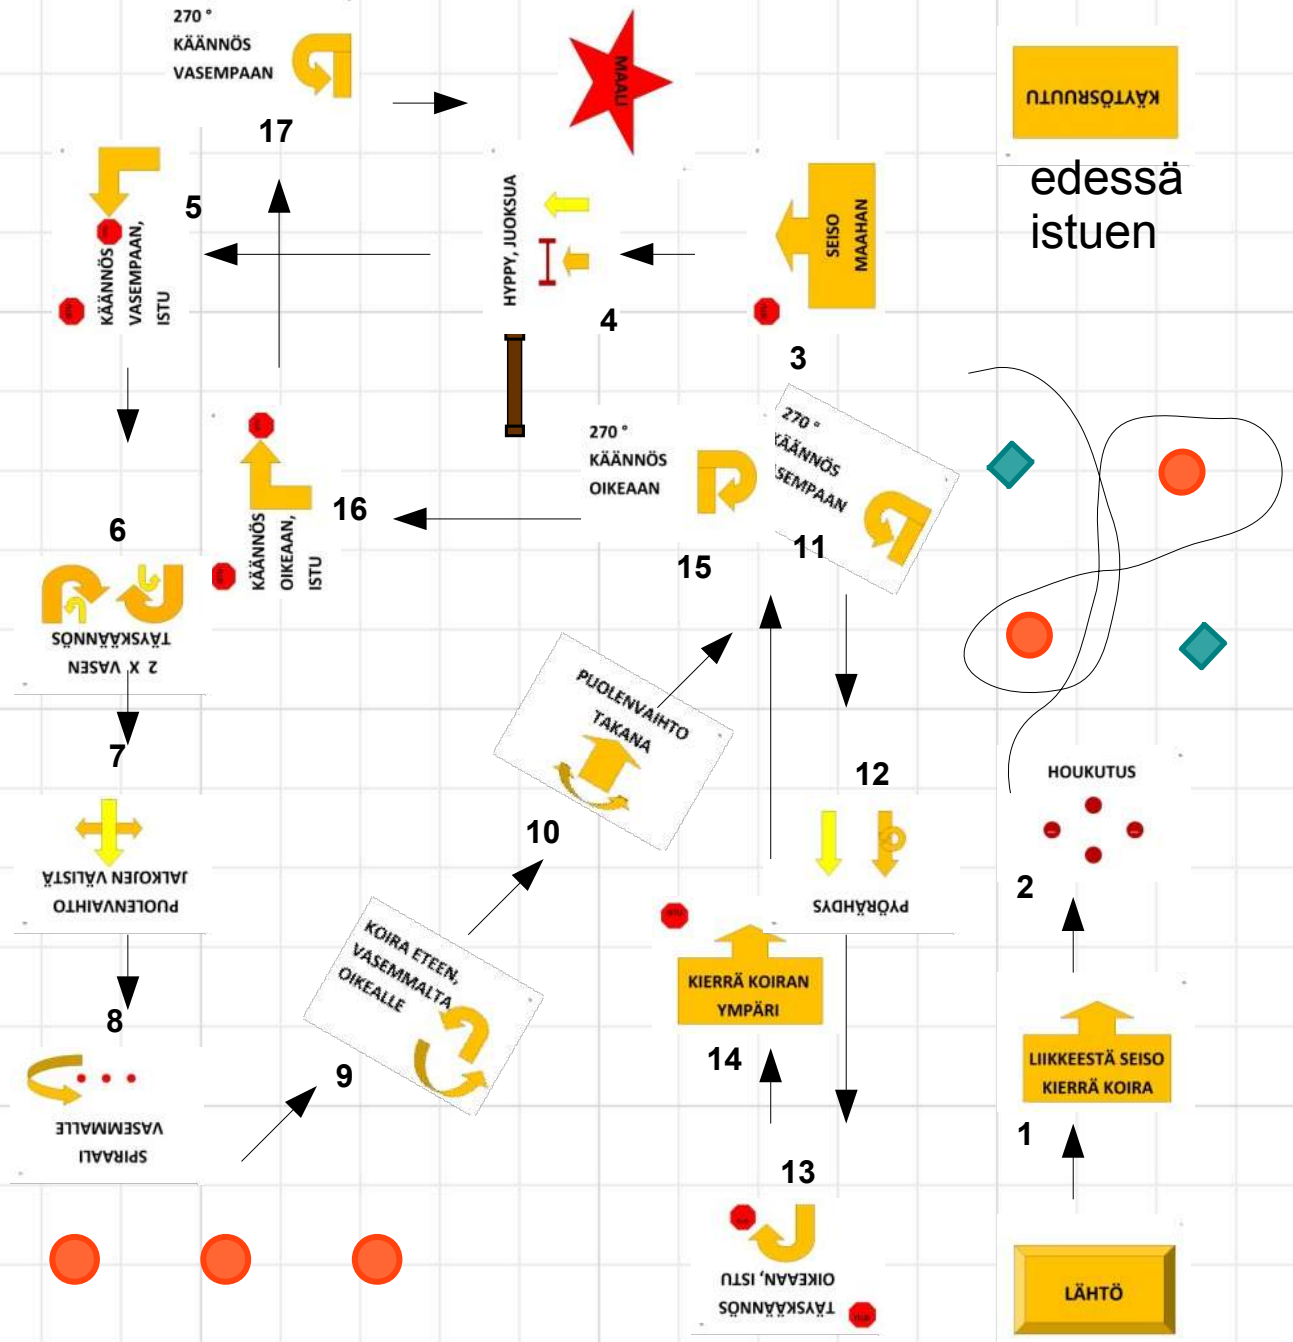

Kyltit:

- 25, 10, 5, 20, 13,
- 17, 14, 23, 6, 29,
- 7, 28, 4

ALO 15.2.15
Minna Hillebrand

Alo 13

Kyltit:

51, 40, 54, 41, 5,
53, 13, 17, 12, 14,
6, 52, 47, 28, 4

AVO 15.2.15

Minna Hillebrand

Alo 8
Avo 7

270°
KÄÄNNÖS
VASEMPAAN

Kyltit:

- 64, 40, 62, 41, 43,
- 67, 68, 72, 69, 6,
- 54, 47, 28, 5, 42,
- 6

VOI 15.2.15
Minna Hillebrand

Alo	5
Avo	6
Voi	6

Kyltit:

- 64, 40, 62, 41, 43,
- 85, 54, 17, 89, 90,
- 6, 81, 7, 74, 93,
- 42, 6, 31, 71

MES 15.2.15
Minna Hillebrand

Alo	5
Avo	5
Voi	4
Mes	5

oikealla istuen