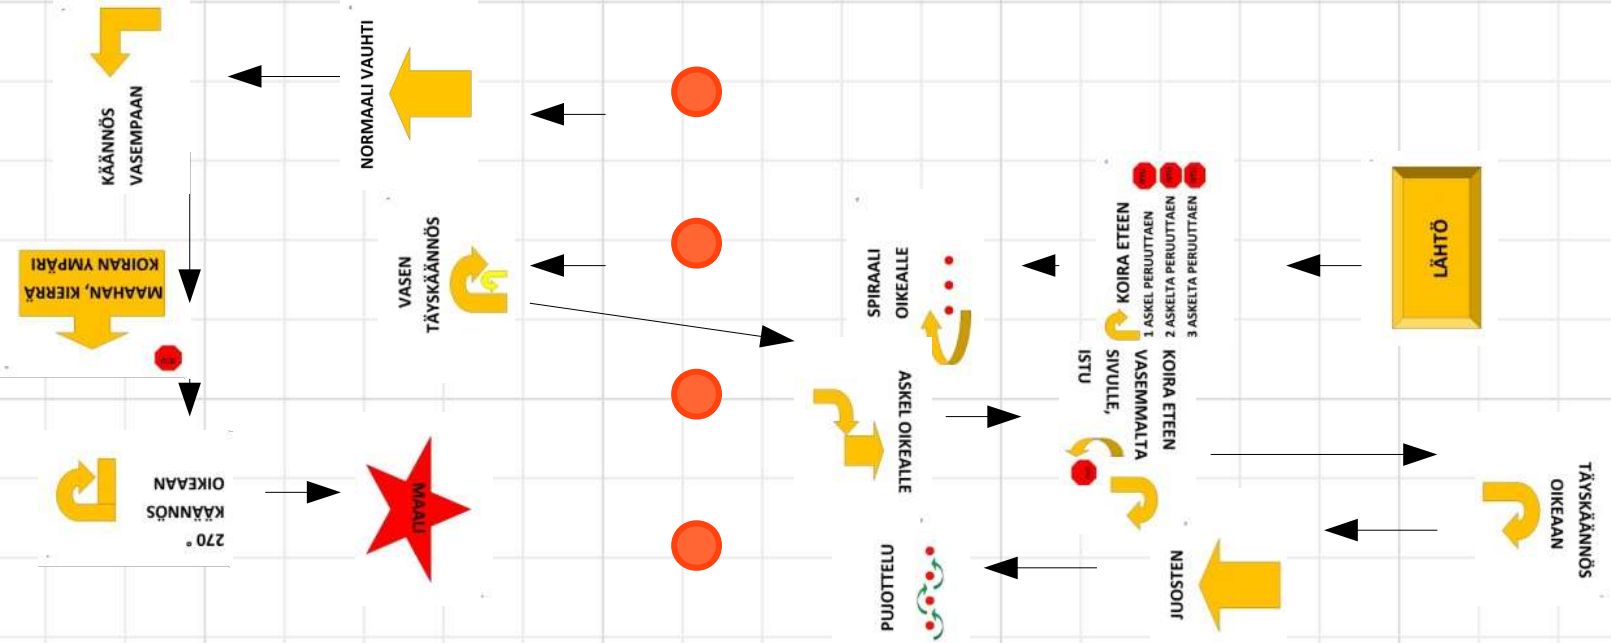

Kyltit: 23, 9, 15, 20, 7, 29, 19, 26, 5, 11

Mölli-helppo-ALO
Kuopio 14.3.15
Minna Hillebrand

ALO 10

Kyltit: 25, 16, 9, 15, 23, 7, 13, 19, 14, 4, 31, 5

Mölli-ALO
Kuopio 14.3.15
Minna Hillebrand

ALO 12

Kyltit: 3, 44, 54, 16, 9, 15, 53, 7, 13, 19, 14, 43, 41, 5

Mölli-AVO
 Kuopio 14.3.15
 Minna Hillebrand

ALO 9
 AVO 5

Kyltit: 64, 3, 44, 67, 16, 46, 15, 63, 65, 73, 19, 69, 5, 41, 43

Mölli-VOI
Kuopio 14.3.15
Minna Hillebrand

ALO 5
AVO 4
VOI 6

KÄYTÖSRUUTU

Istuen sivulla