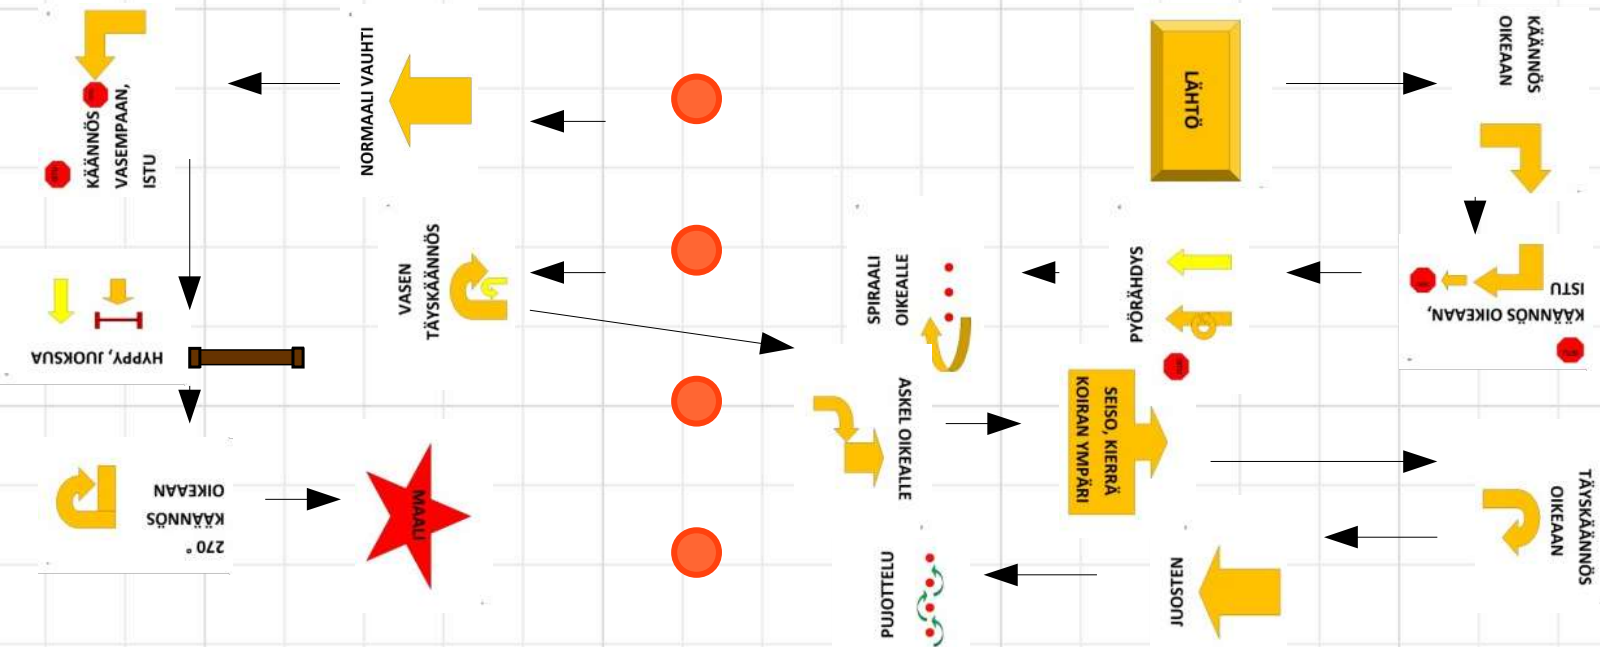

Kyltit: 23, 9, 15, 20, 7, 29, 19, 26, 5, 11

Mölli-helppo-ALO
Kuopio 14.3.15
Minna Hillebrand

ALO 10

Kyltit: 25, 16, 9, 15, 23, 7, 13, 19, 14, 4, 31, 5

Mölli-ALO
Kuopio 14.3.15
Minna Hillebrand

ALO 12

Kyltit: 3, 44, 54, 16, 9, 15, 53, 7, 13, 19, 14, 43, 41, 5

Mölli-AVO
 Kuopio 14.3.15
 Minna Hillebrand

ALO 9
 AVO 5

Kyltit: 64, 3, 44, 67, 16, 46, 15, 63, 65, 73, 19, 69, 5, 41, 43

Mölli-VOI
Kuopio 14.3.15
Minna Hillebrand

ALO 5
AVO 4
VOI 6

KÄYTÖSRUUTU

Istuen sivulla