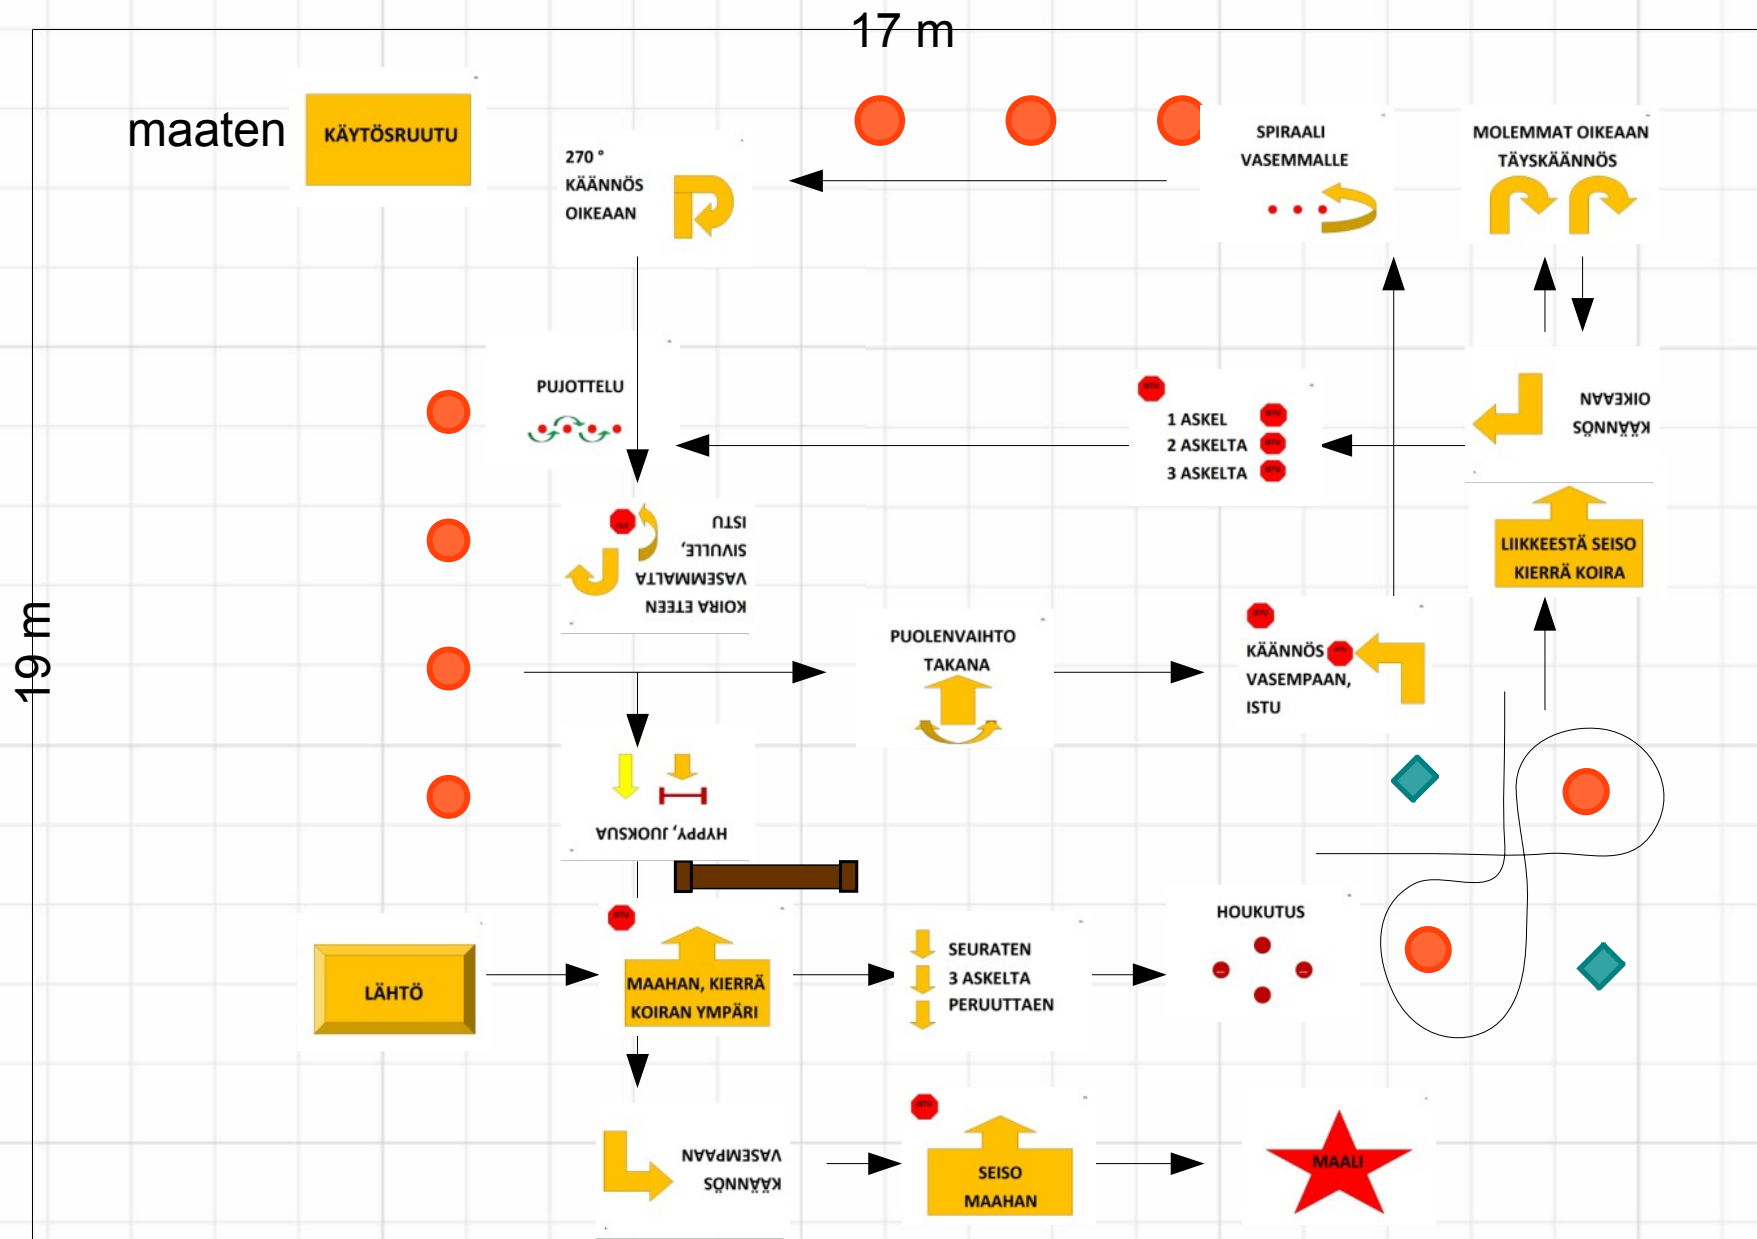

17 m

19 m

ALO 11

pys 5

Joensuu 28.8.2015 **ALO**  
Minna Hillebrand

Kyltit: 31, 15, 5, 25, 11, 9, 6, 21, 30, 18, 22

ALO	7
AVO	7
pys	6

Joensuu 28.8.2015 **AVO**  
Minna Hillebrand

Kyltit: 31, 40, 52, 47, 6, 24, 19, 54, 43, 17, 5, 51, 41, 5

Joensuu 28.8.2015 **VOI**  
 Minna Hillebrand

ALO	8
AVO	3
VOI	5
pys	6

Kyltit: 31, 61, 40, 64, 65, 3, 24, 19, 69, 43, 17, 5, 23, 41, 4, 62

Joensuu 28.8.2015 **MES**  
Minna Hillebrand

ALO 5  
AVO 4  
VOI 3  
MES 6

pys 7

Kyltit: 88, 90, 40, 30, 47, 6, 85, 81, 84, 76, 43, 17, 5, 95, 68, 5, 53, 67