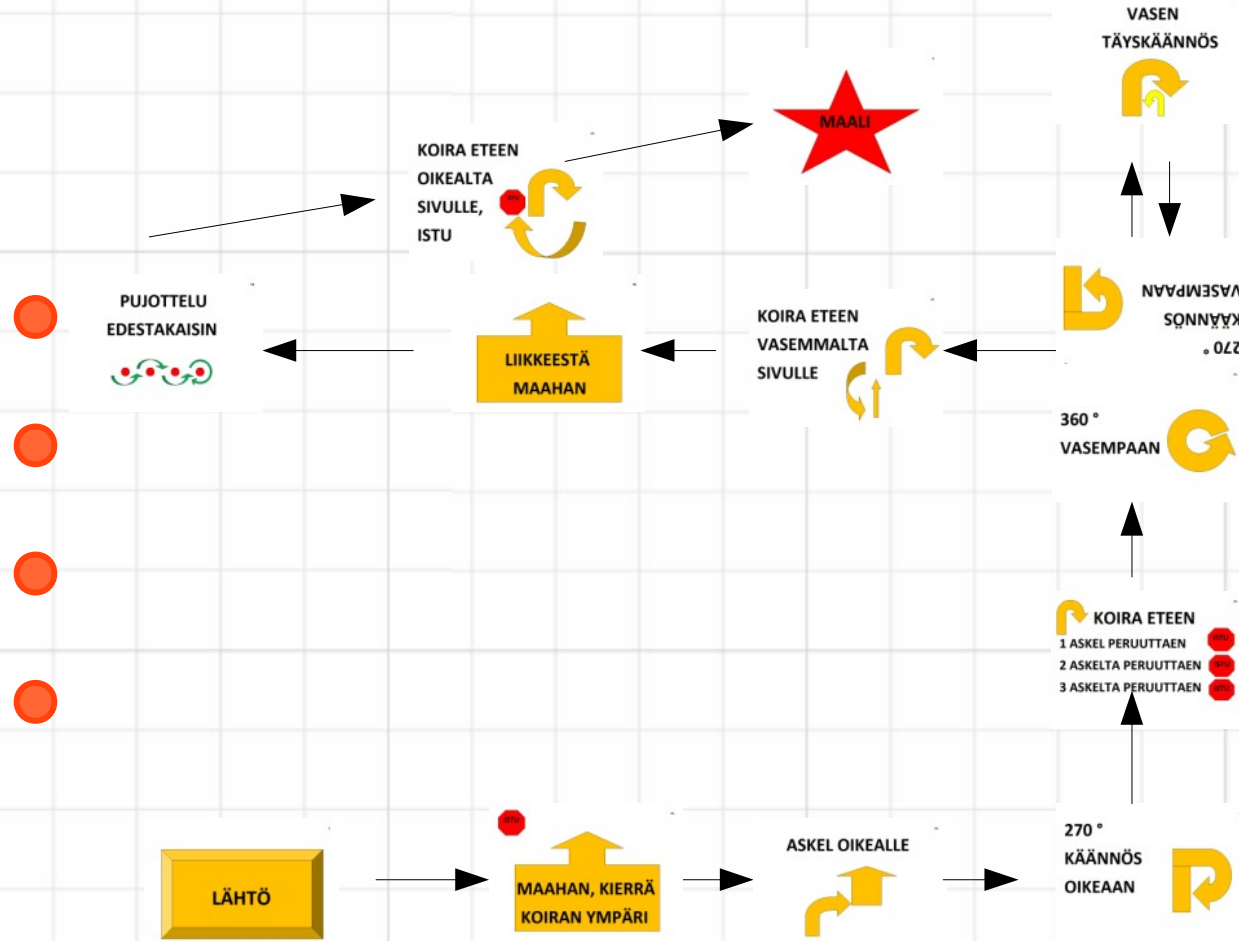

17 m

19 m

ALO 11

pys 5

Joensuu 28.8.2015 **ALO**  
Minna Hillebrand

Kyltit: 31, 15, 5, 25, 11, 9, 6, 21, 30, 18, 22

ALO	7
AVO	7
pys	6

Joensuu 28.8.2015 **AVO**  
Minna Hillebrand

Kyltit: 31, 40, 52, 47, 6, 24, 19, 54, 43, 17, 5, 51, 41, 5

Joensuu 28.8.2015 **VOI**  
 Minna Hillebrand

ALO	8
AVO	3
VOI	5
pys	6

Kyltit: 31, 61, 40, 64, 65, 3, 24, 19, 69, 43, 17, 5, 23, 41, 4, 62

Joensuu 28.8.2015 **MES**  
Minna Hillebrand

ALO 5  
AVO 4  
VOI 3  
MES 6

pys 7

Kyltit: 88, 90, 40, 30, 47, 6, 85, 81, 84, 76, 43, 17, 5, 95, 68, 5, 53, 67