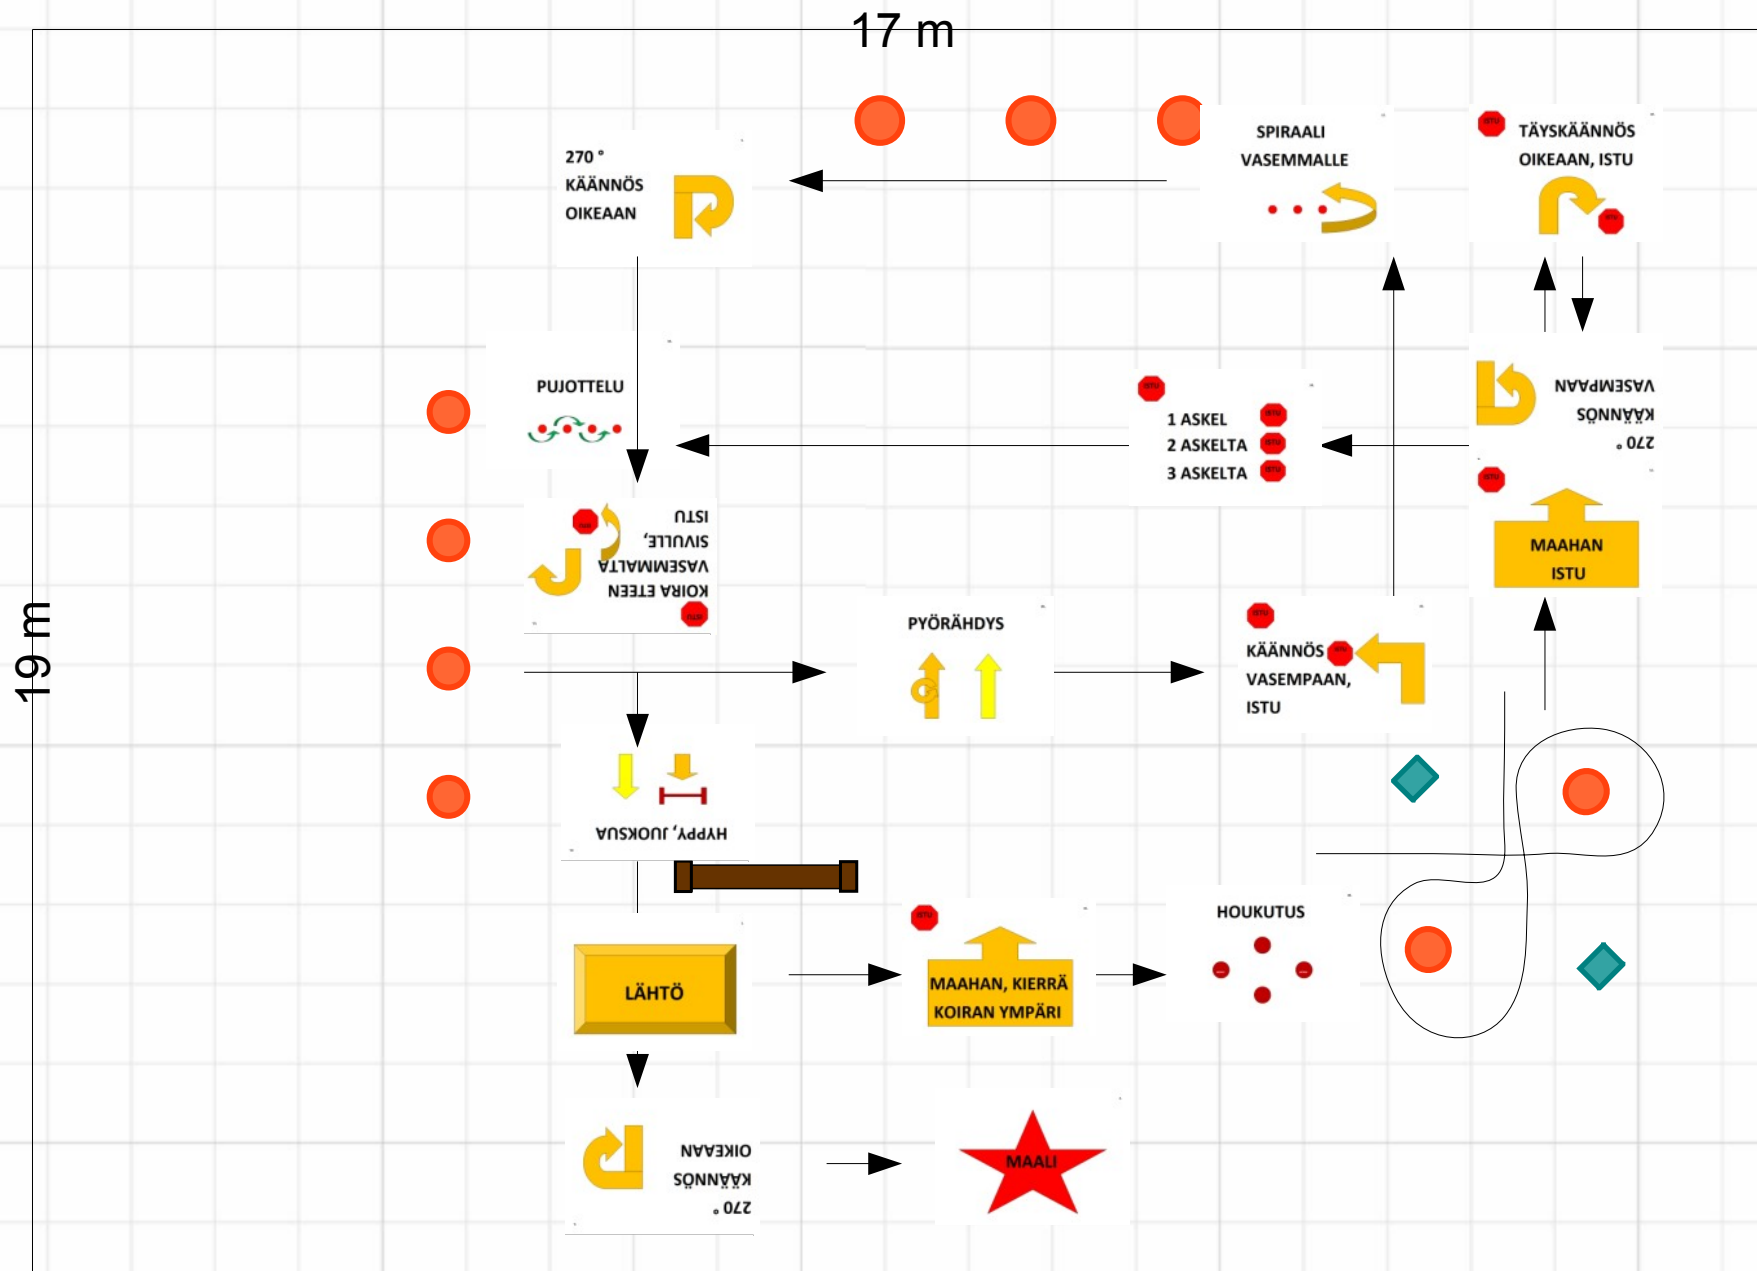

17 m

19 m

ALO 11

pys 5

Joensuu 28.8.2015 **ALO**  
Minna Hillebrand

Kyltit: 31, 15, 5, 25, 11, 9, 6, 21, 30, 18, 22

ALO	7
AVO	7
pys	6

Joensuu 28.8.2015 **AVO**  
Minna Hillebrand

Kyltit: 31, 40, 52, 47, 6, 24, 19, 54, 43, 17, 5, 51, 41, 5

Joensuu 28.8.2015 **VOI**  
 Minna Hillebrand

ALO	8
AVO	3
VOI	5
pys	6

Kyltit: 31, 61, 40, 64, 65, 3, 24, 19, 69, 43, 17, 5, 23, 41, 4, 62

Joensuu 28.8.2015 **MES**  
Minna Hillebrand

ALO 5  
AVO 4  
VOI 3  
MES 6

pys 7

Kyltit: 88, 90, 40, 30, 47, 6, 85, 81, 84, 76, 43, 17, 5, 95, 68, 5, 53, 67