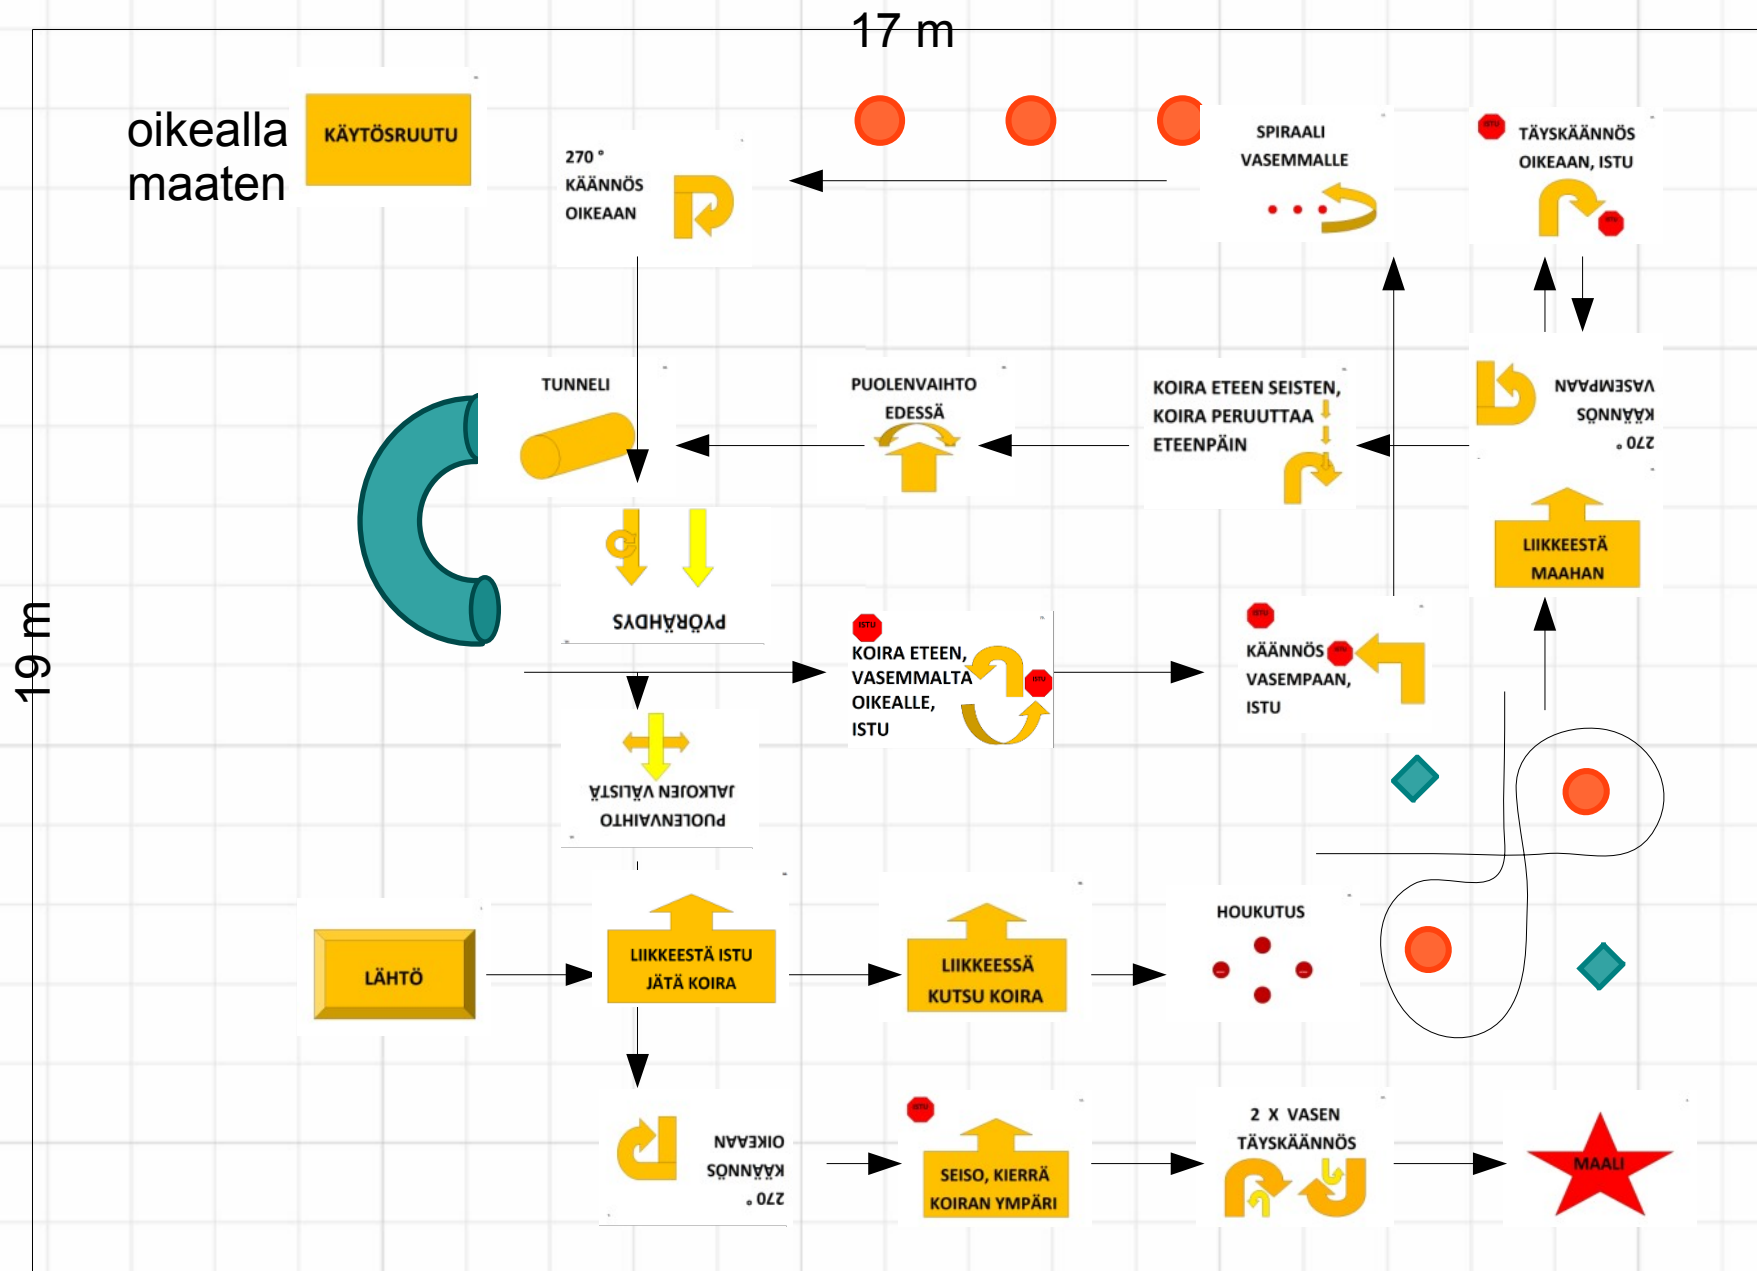

17 m

19 m

ALO 11

pys 5

Joensuu 28.8.2015 **ALO**  
Minna Hillebrand

Kyltit: 31, 15, 5, 25, 11, 9, 6, 21, 30, 18, 22

ALO	7
AVO	7
pys	6

Joensuu 28.8.2015 **AVO**  
Minna Hillebrand

Kyltit: 31, 40, 52, 47, 6, 24, 19, 54, 43, 17, 5, 51, 41, 5

Joensuu 28.8.2015 **VOI**  
 Minna Hillebrand

ALO	8
AVO	3
VOI	5
pys	6

Kyltit: 31, 61, 40, 64, 65, 3, 24, 19, 69, 43, 17, 5, 23, 41, 4, 62

Joensuu 28.8.2015 **MES**  
Minna Hillebrand

ALO 5  
AVO 4  
VOI 3  
MES 6

pys 7

Kyltit: 88, 90, 40, 30, 47, 6, 85, 81, 84, 76, 43, 17, 5, 95, 68, 5, 53, 67