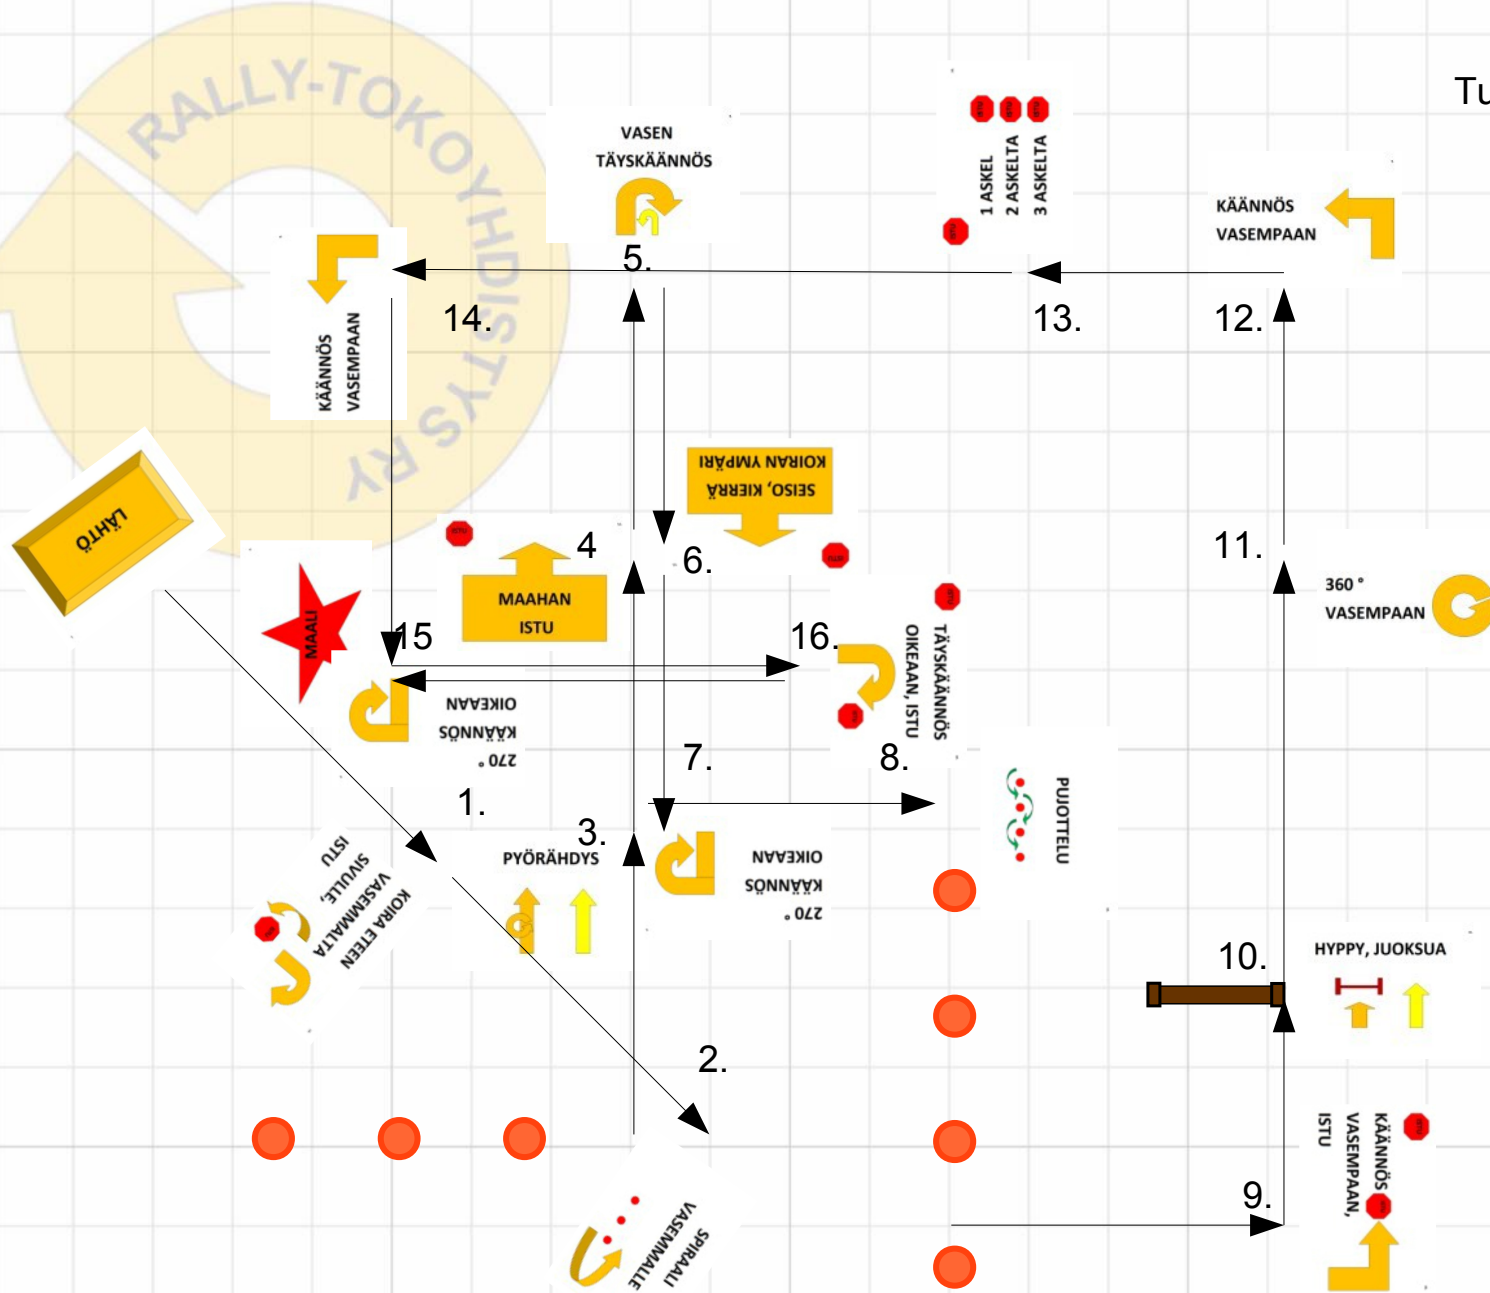

2min koira edessä istuen

Lahti 31.10.2015  
VOI

Kyltit: 18, VOI 7, AVO 3, PYS 6

23, 17, 69, 29, 65, 64, 5, 19, 43, 41, 68, 4, 75, 71, 4, 4, 69, 47, 60

Tuomari: Anna Klingenberg

Lahti 31.10.2015  
AVO

Kyltit: 16, AVO 6, PYS 6

23, 17, 54, 52, 9, 53, 5, 19, 43, 41, 11, 4, 24, 4, 5, 47