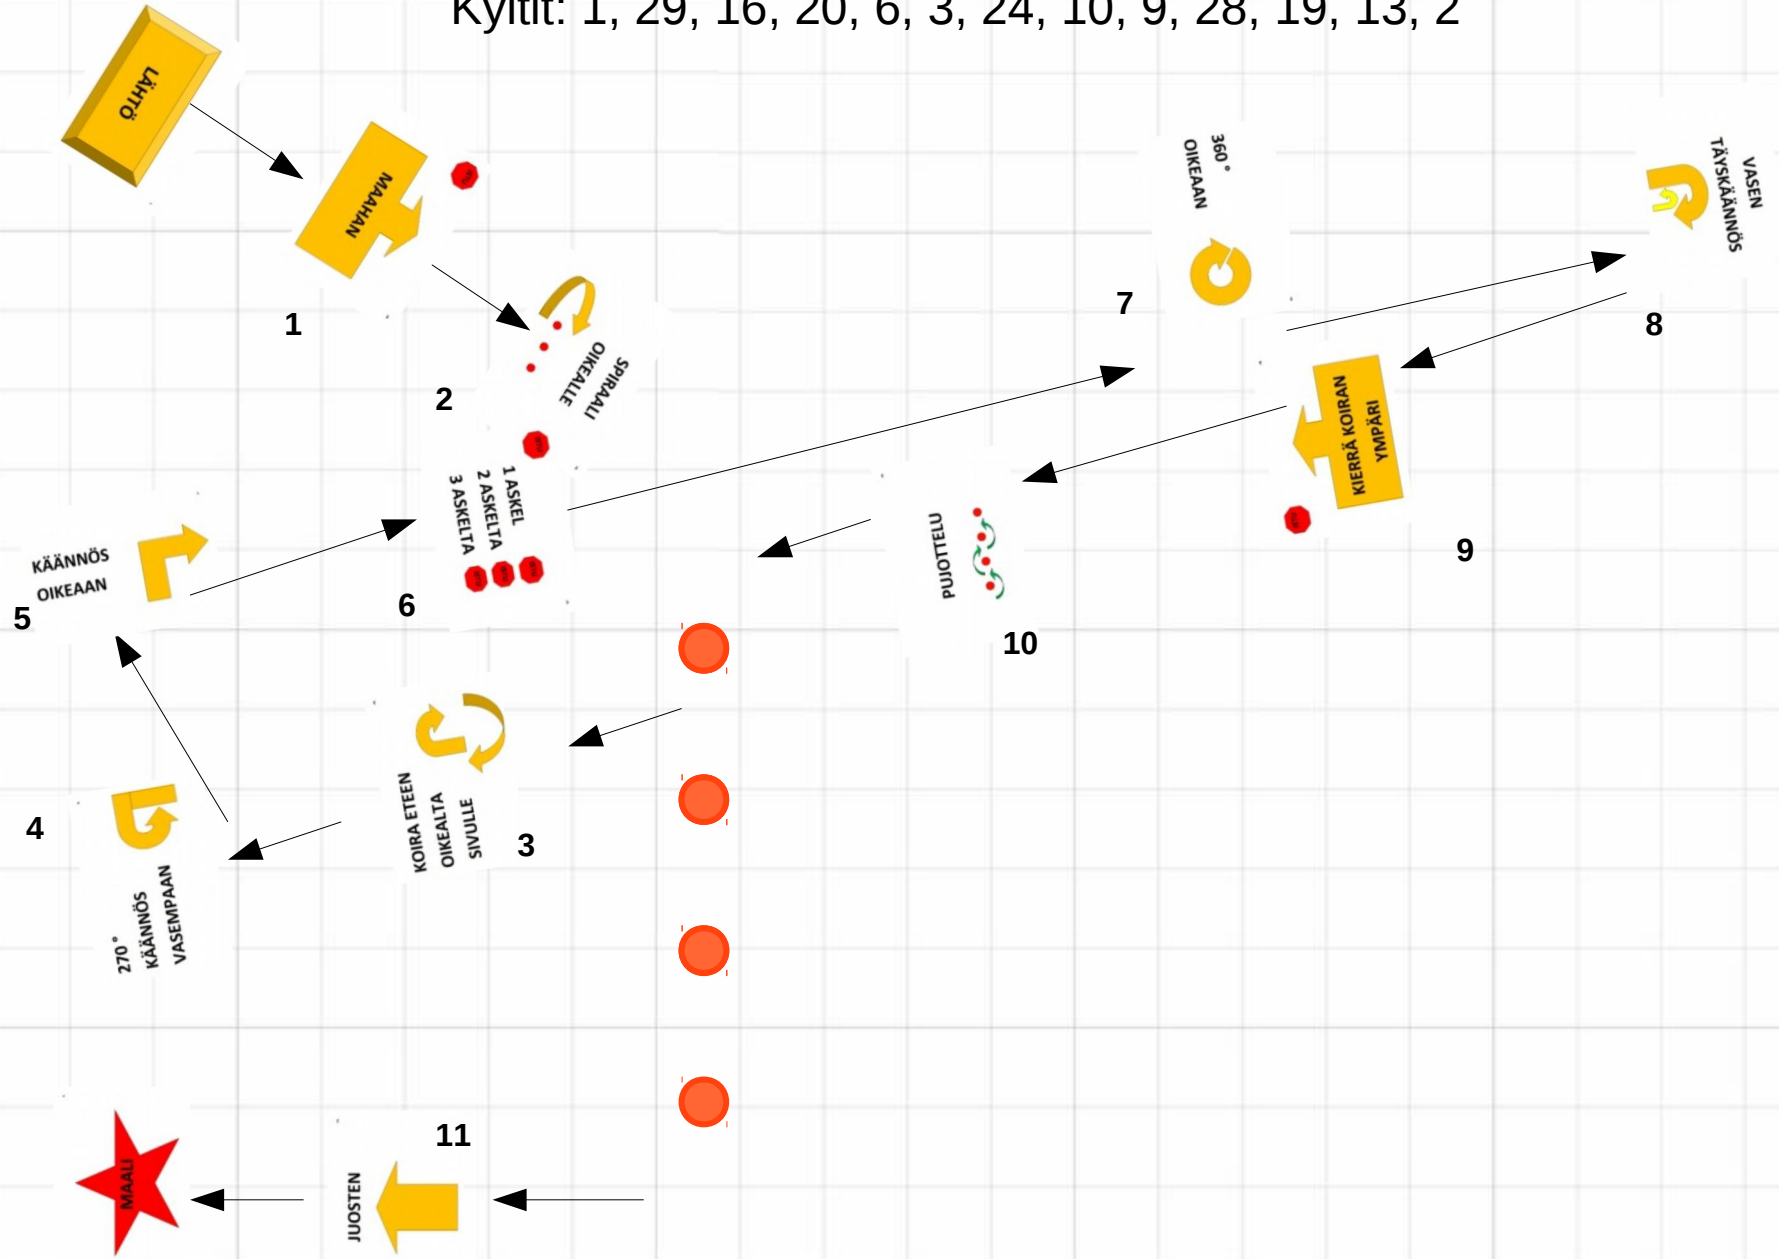

18.11.17 Pori **ALO**

Minna Hillebrand

Kyltit: 1, 29, 16, 20, 6, 3, 24, 10, 9, 28, 19, 13, 2

18.11.17 Pori AVO

Minna Hillebrand

Kyltit: 1, 54, 16, 52, 6, 44, 41, 50, 5, 9, 10, 42, 28, 19, 2

18.11.17 Pori VOI

Minna Hillebrand

Kyltit: 1, 68, 16, 68, 6, 44, 41, 50, 5, 66,
41, 69, 42, 64, 18, 67, 47, 5, 2, 60

Maassa edessä

18.11.17 Pori MES

Minna Hillebrand

Kyltit: 1, 81, 16, 68, 6, 44, 84, 5, 9, 69, 88, 90, 42, 76, 18, 92, 47, 95, 2, 60

Maassa edessä