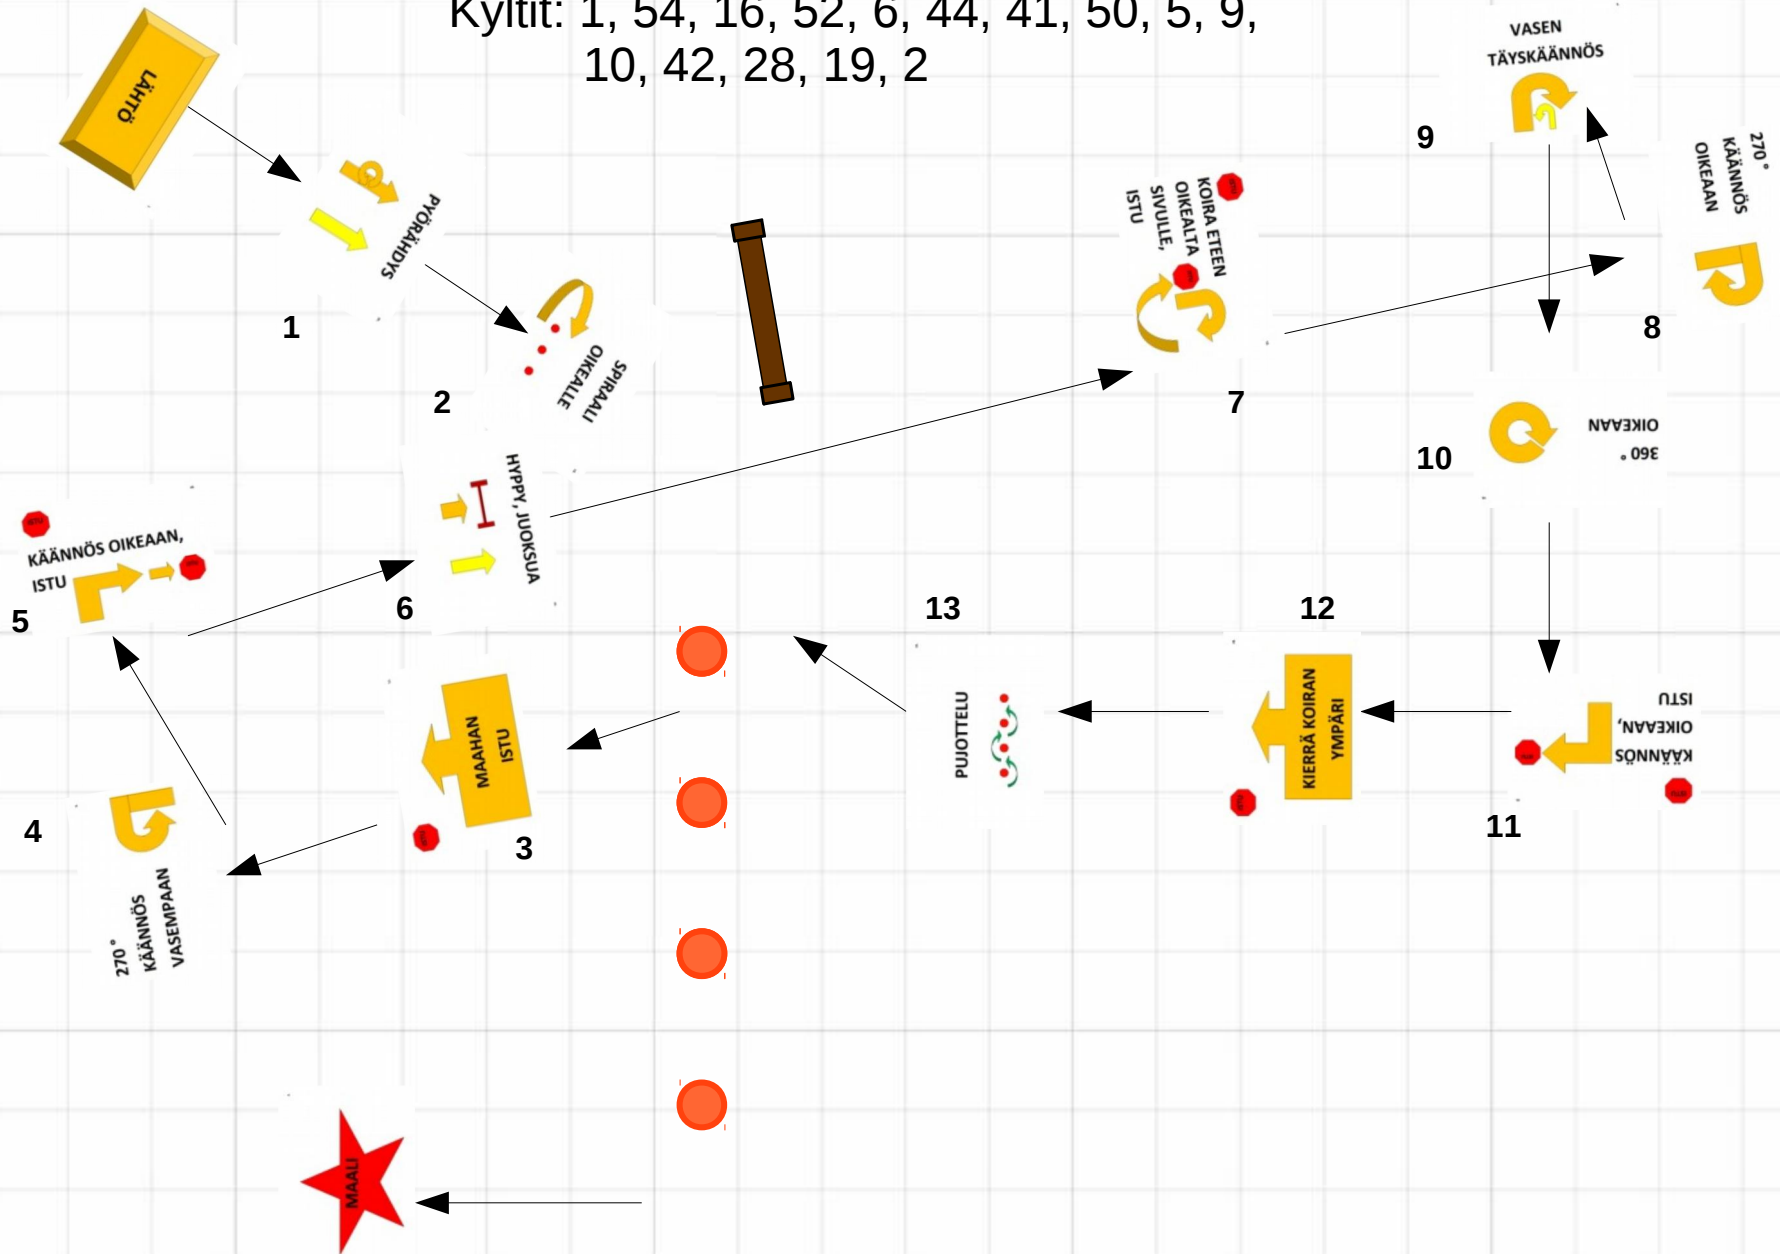

18.11.17 Pori **ALO**

Minna Hillebrand

Kyltit: 1, 29, 16, 20, 6, 3, 24, 10, 9, 28, 19, 13, 2

18.11.17 Pori AVO

Minna Hillebrand

Kyltit: 1, 54, 16, 52, 6, 44, 41, 50, 5, 9, 10, 42, 28, 19, 2

18.11.17 Pori VOI

Minna Hillebrand

Kyltit: 1, 68, 16, 68, 6, 44, 41, 50, 5, 66,
41, 69, 42, 64, 18, 67, 47, 5, 2, 60

Maassa edessä

18.11.17 Pori MES

Minna Hillebrand

Kyltit: 1, 81, 16, 68, 6, 44, 84, 5, 9, 69, 88, 90, 42, 76, 18, 92, 47, 95, 2, 60

Maassa edessä