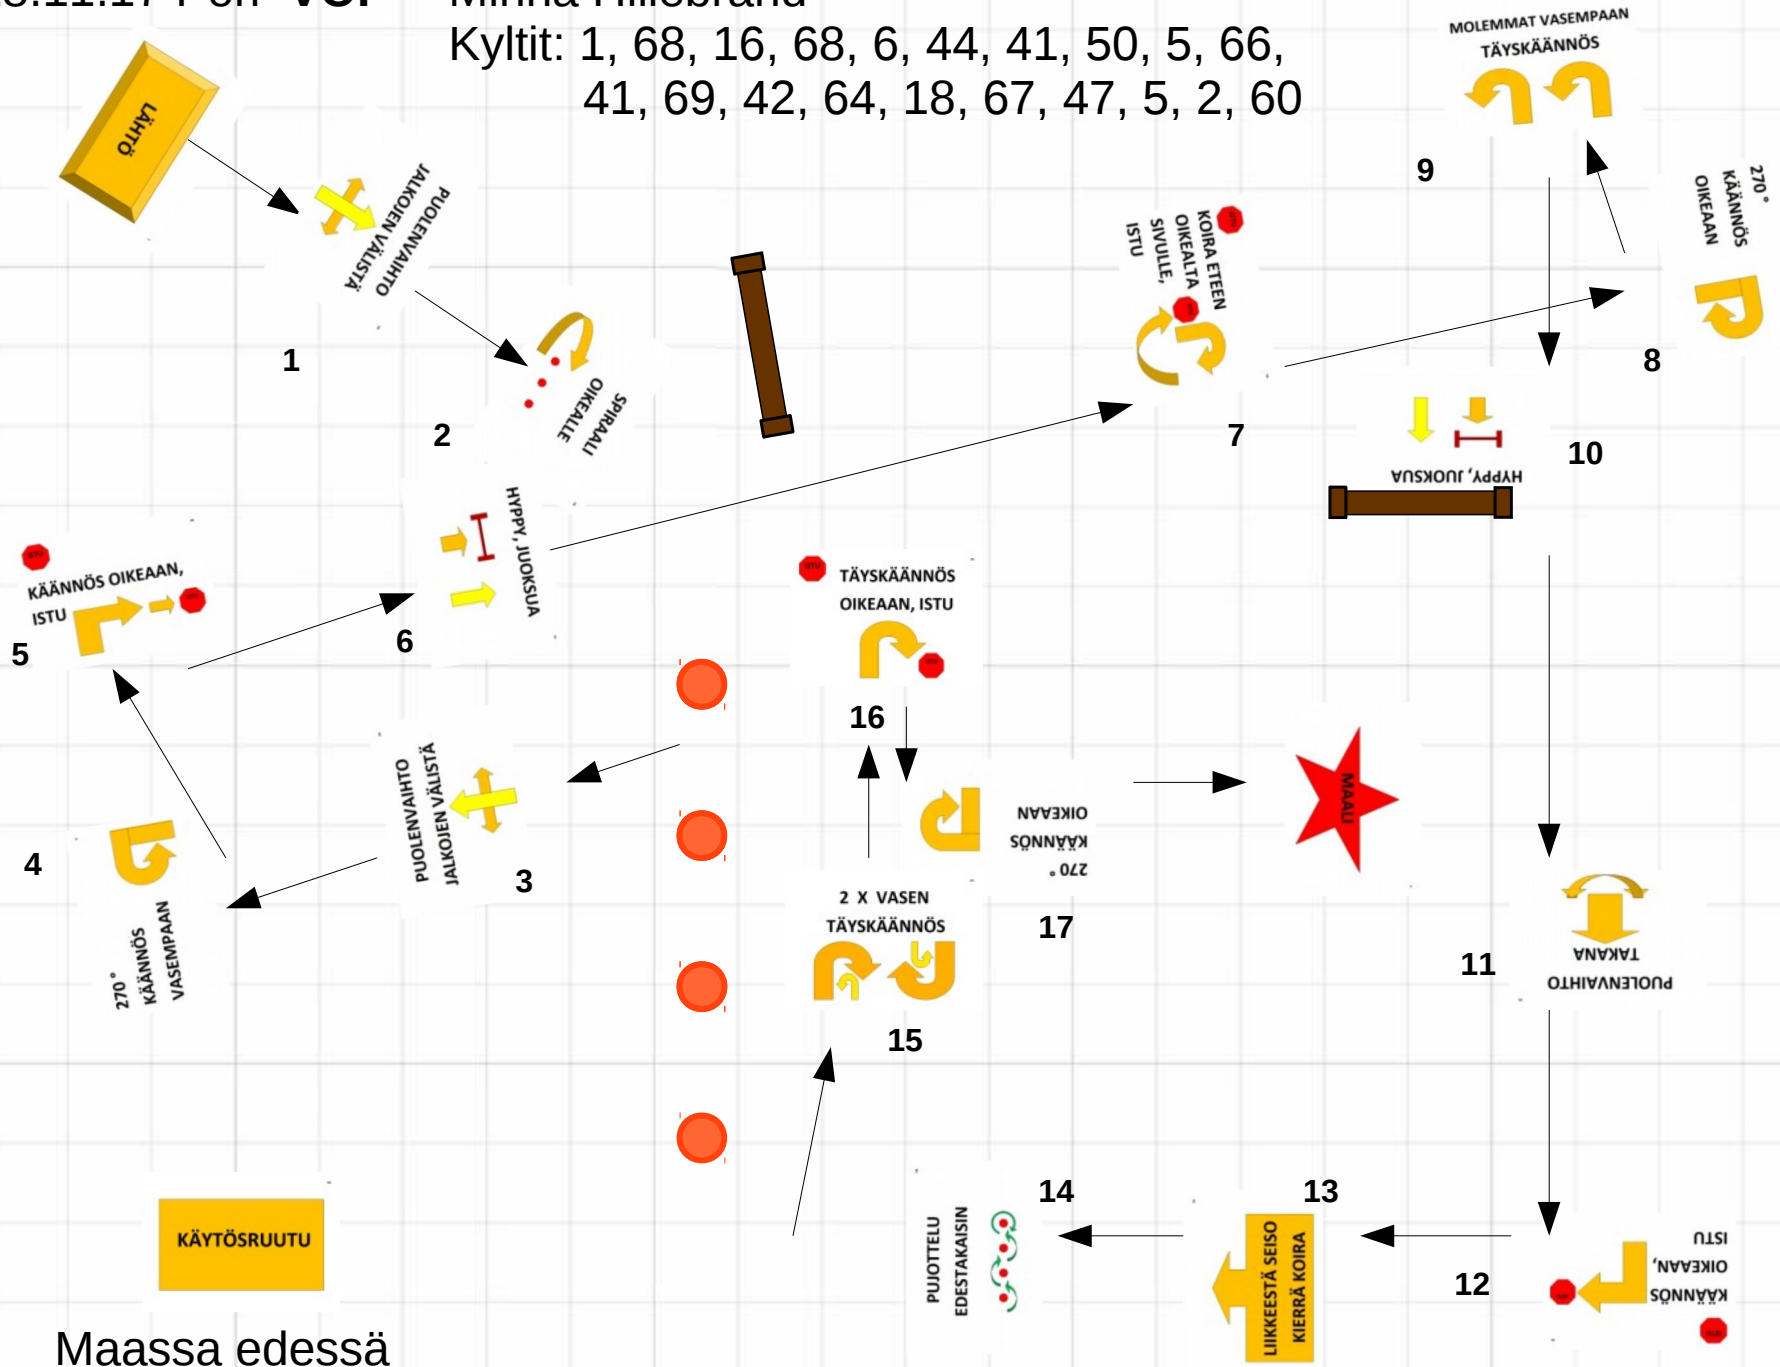

18.11.17 Pori **ALO**

Minna Hillebrand

Kyltit: 1, 29, 16, 20, 6, 3, 24, 10, 9, 28, 19, 13, 2

18.11.17 Pori AVO

Minna Hillebrand

Kyltit: 1, 54, 16, 52, 6, 44, 41, 50, 5, 9, 10, 42, 28, 19, 2

18.11.17 Pori VOI

Minna Hillebrand

Kyltit: 1, 68, 16, 68, 6, 44, 41, 50, 5, 66,
41, 69, 42, 64, 18, 67, 47, 5, 2, 60

Maassa edessä

18.11.17 Pori MES

Minna Hillebrand

Kyltit: 1, 81, 16, 68, 6, 44, 84, 5, 9, 69, 88, 90, 42, 76, 18, 92, 47, 95, 2, 60

Maassa edessä