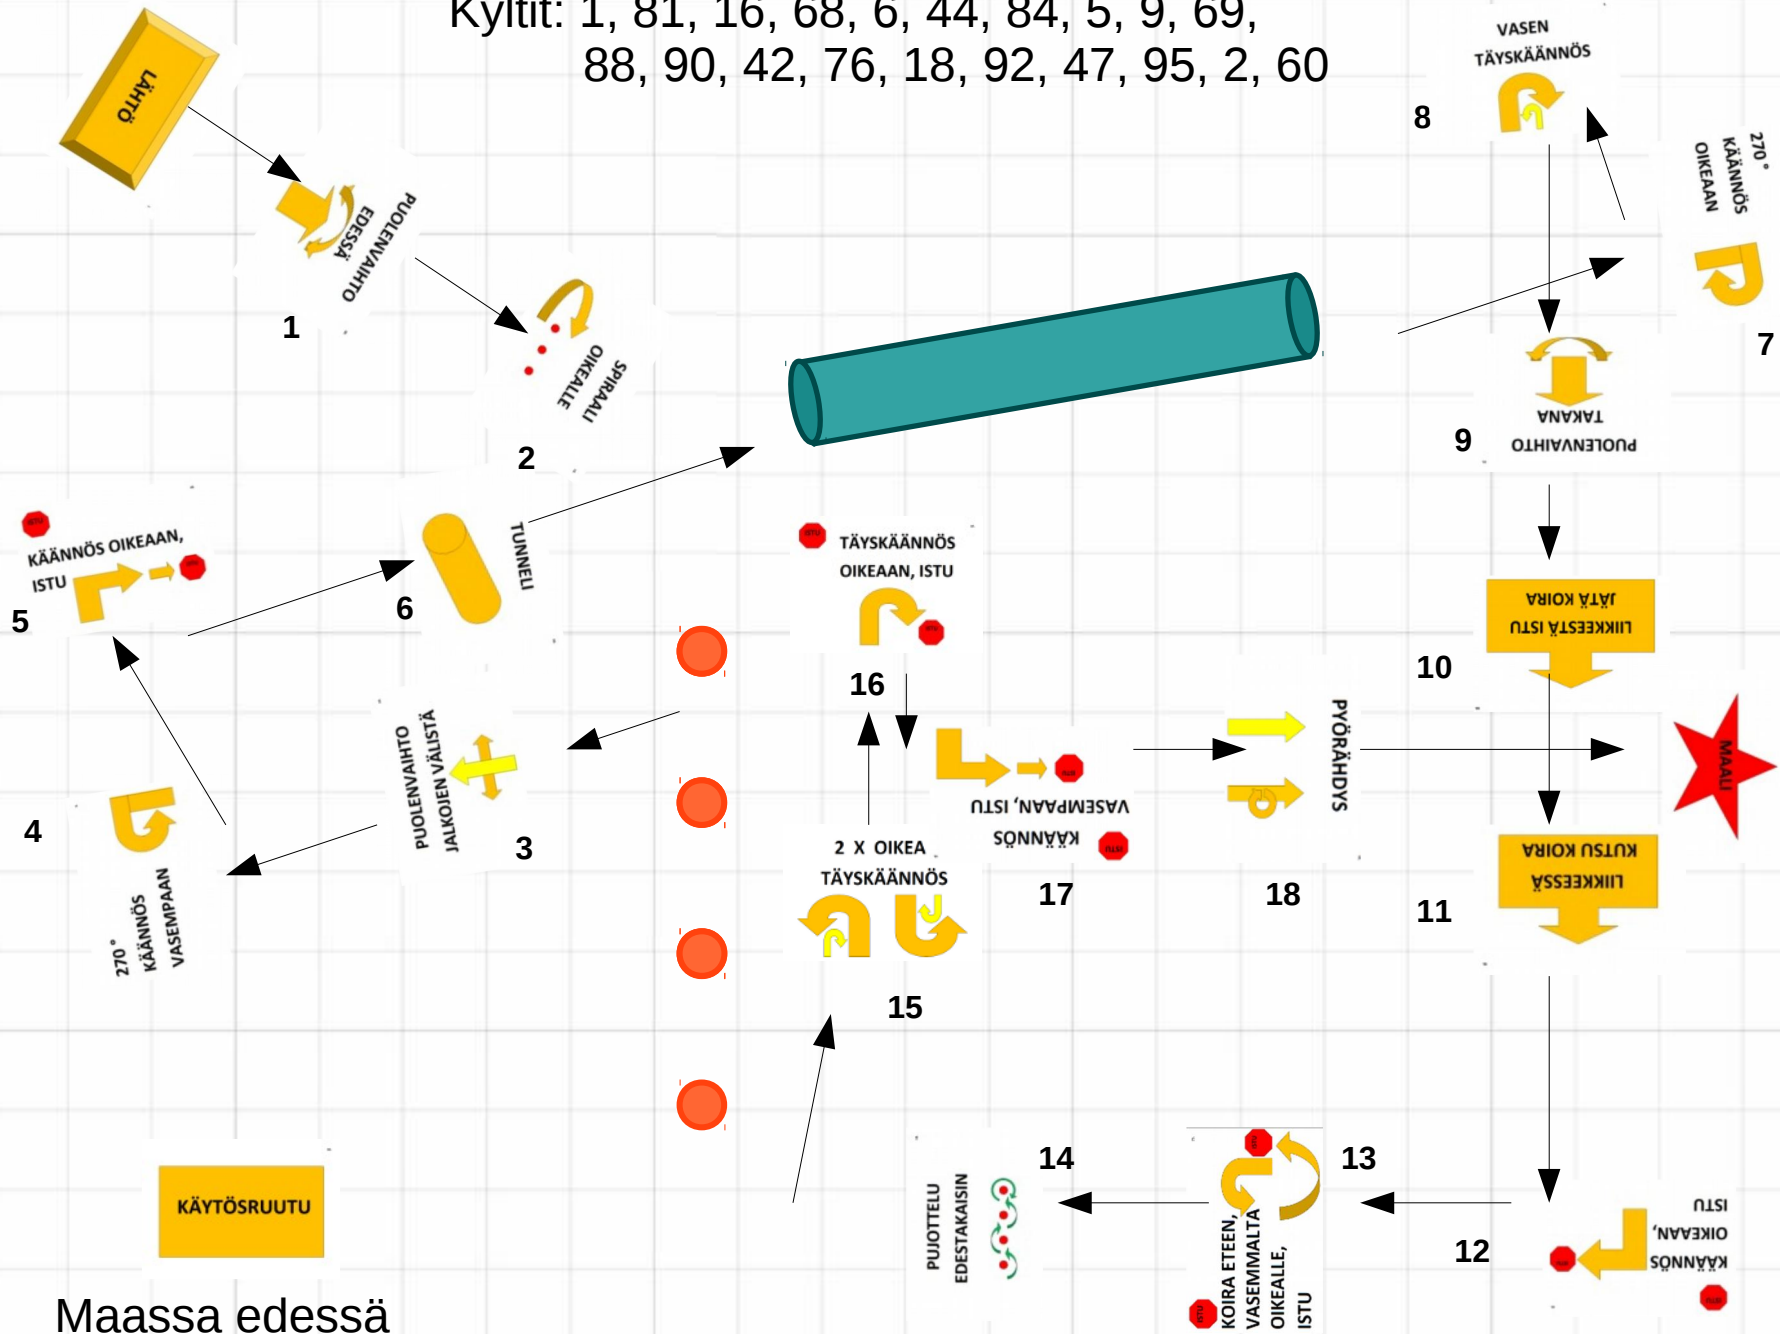

18.11.17 Pori **ALO**

Minna Hillebrand

Kyltit: 1, 29, 16, 20, 6, 3, 24, 10, 9, 28, 19, 13, 2

18.11.17 Pori AVO

Minna Hillebrand

Kyltit: 1, 54, 16, 52, 6, 44, 41, 50, 5, 9, 10, 42, 28, 19, 2

18.11.17 Pori VOI

Minna Hillebrand

Kyltit: 1, 68, 16, 68, 6, 44, 41, 50, 5, 66,
41, 69, 42, 64, 18, 67, 47, 5, 2, 60

Maassa edessä

18.11.17 Pori MES

Minna Hillebrand

Kyltit: 1, 81, 16, 68, 6, 44, 84, 5, 9, 69, 88, 90, 42, 76, 18, 92, 47, 95, 2, 60

Maassa edessä