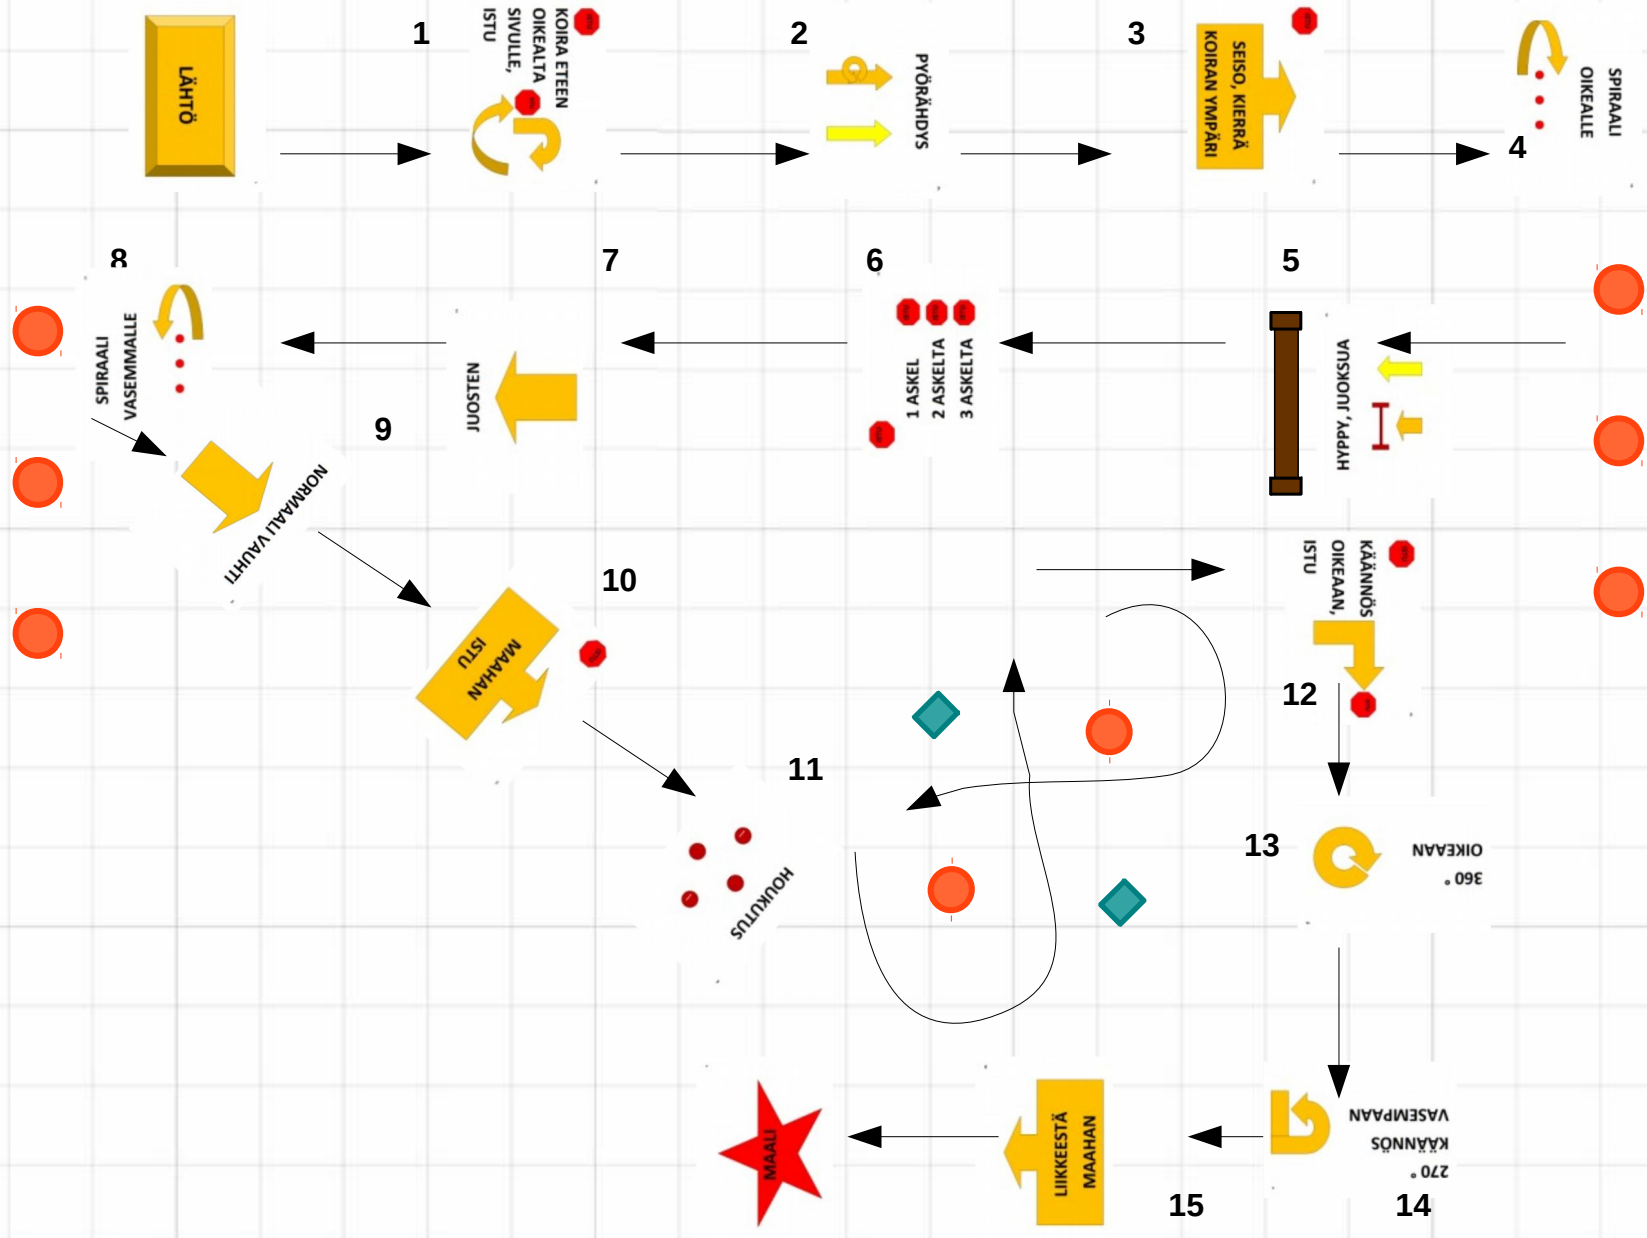

19.11.17 Pori **ALO** Minna Hillebrand

Kyltit: 1, 21, 12, 14, 16, 31, 24, 13, 17, 14, 15, 11, 7, 20, 2

19.11.17 Pori **AVO** Minna Hillebrand

Kyltit: 1, 50, 54, 53, 16, 41, 24, 13, 17, 14,  
52, 40, 42, 10, 6, 30, 2

19.11.17 Pori VOI

Minna Hillebrand

Kyltit: 1, 62, 54, 41, 16, 41, 24, 61, 17,  
64, 67, 40, 42, 69, 3, 30, 2, 60

Istuen edessä

# 19.11.17 Pori MES Minna Hillebrand

Kyltit: 1, 85, 54, 86, 61, 24, 17, 89, 90, 40, 68, 42, 64, 6, 62, 95, 30, 65, 10, 87, 2, 60