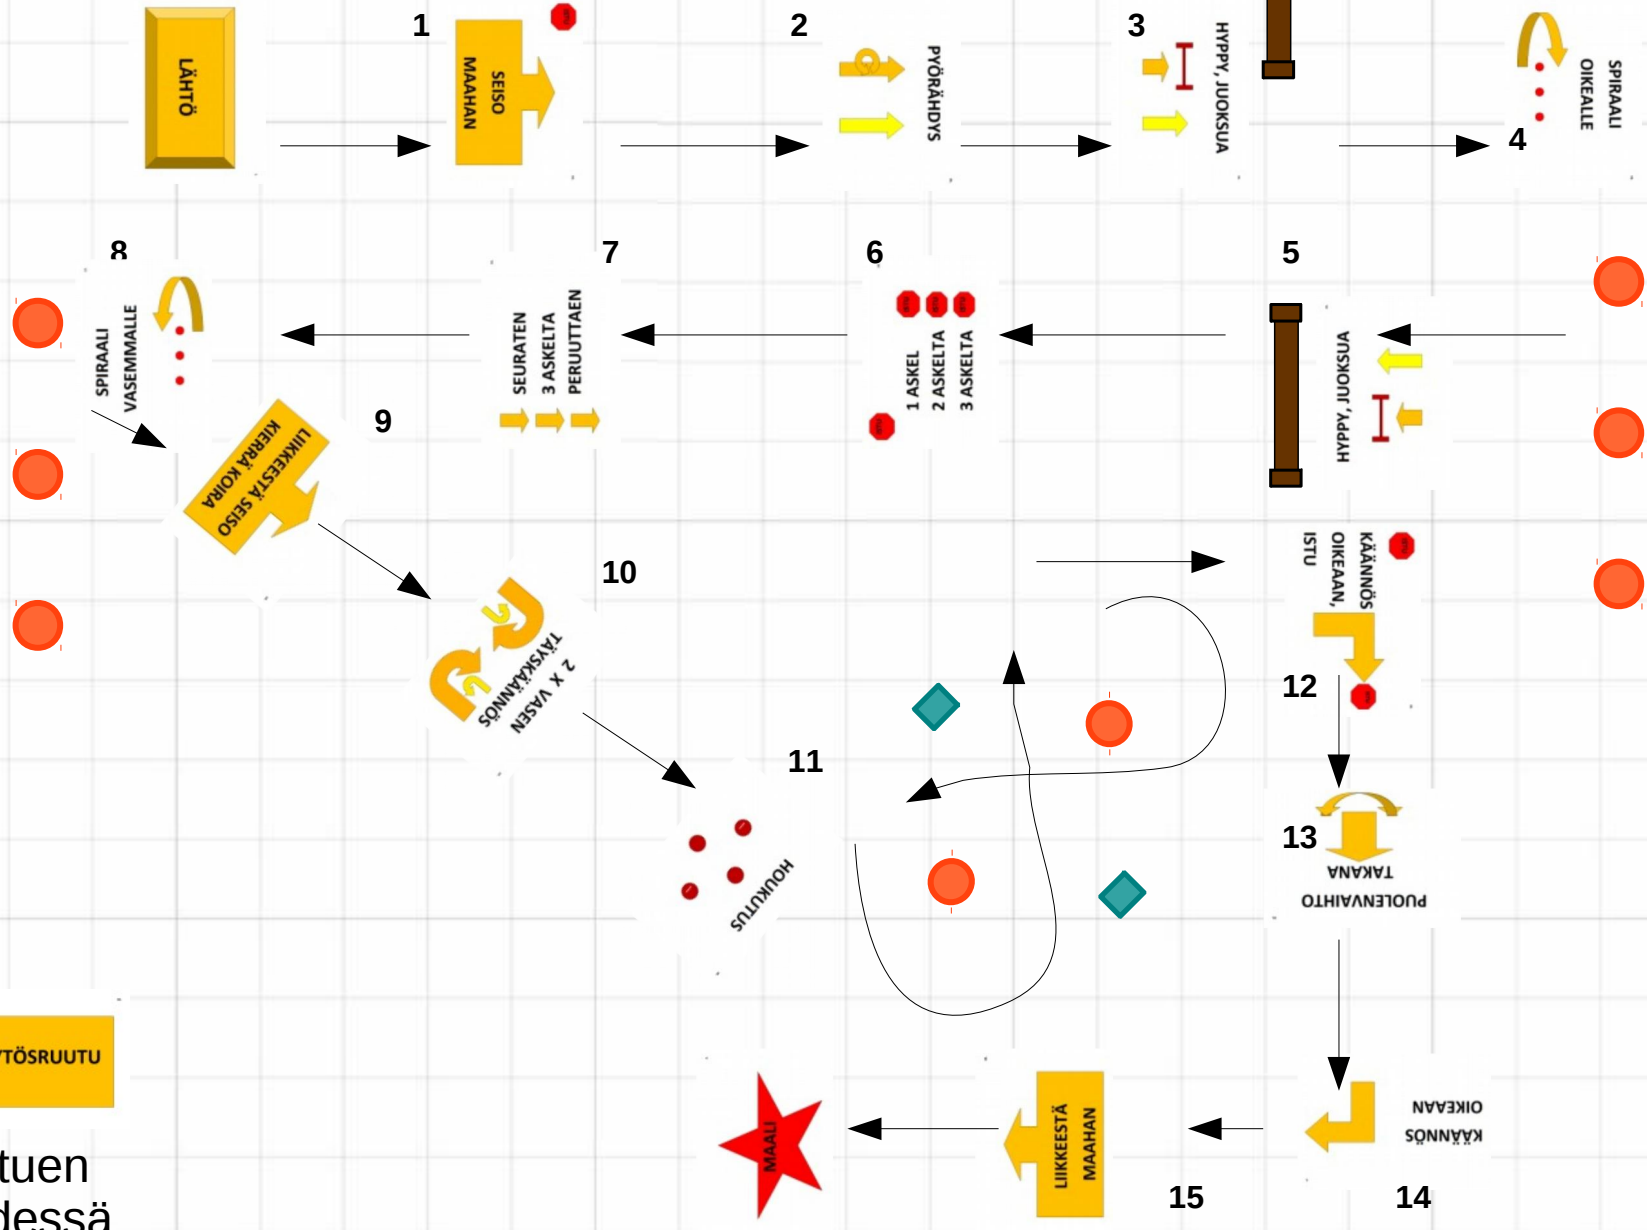

19.11.17 Pori **ALO** Minna Hillebrand

Kyltit: 1, 21, 12, 14, 16, 31, 24, 13, 17, 14, 15, 11, 7, 20, 2

19.11.17 Pori **AVO** Minna Hillebrand

Kyltit: 1, 50, 54, 53, 16, 41, 24, 13, 17, 14,  
52, 40, 42, 10, 6, 30, 2

19.11.17 Pori VOI

Minna Hillebrand

Kyltit: 1, 62, 54, 41, 16, 41, 24, 61, 17,  
64, 67, 40, 42, 69, 3, 30, 2, 60

Istuen edessä

# 19.11.17 Pori MES Minna Hillebrand

Kyltit: 1, 85, 54, 86, 61, 24, 17, 89, 90, 40, 68, 42, 64, 6, 62, 95, 30, 65, 10, 87, 2, 60