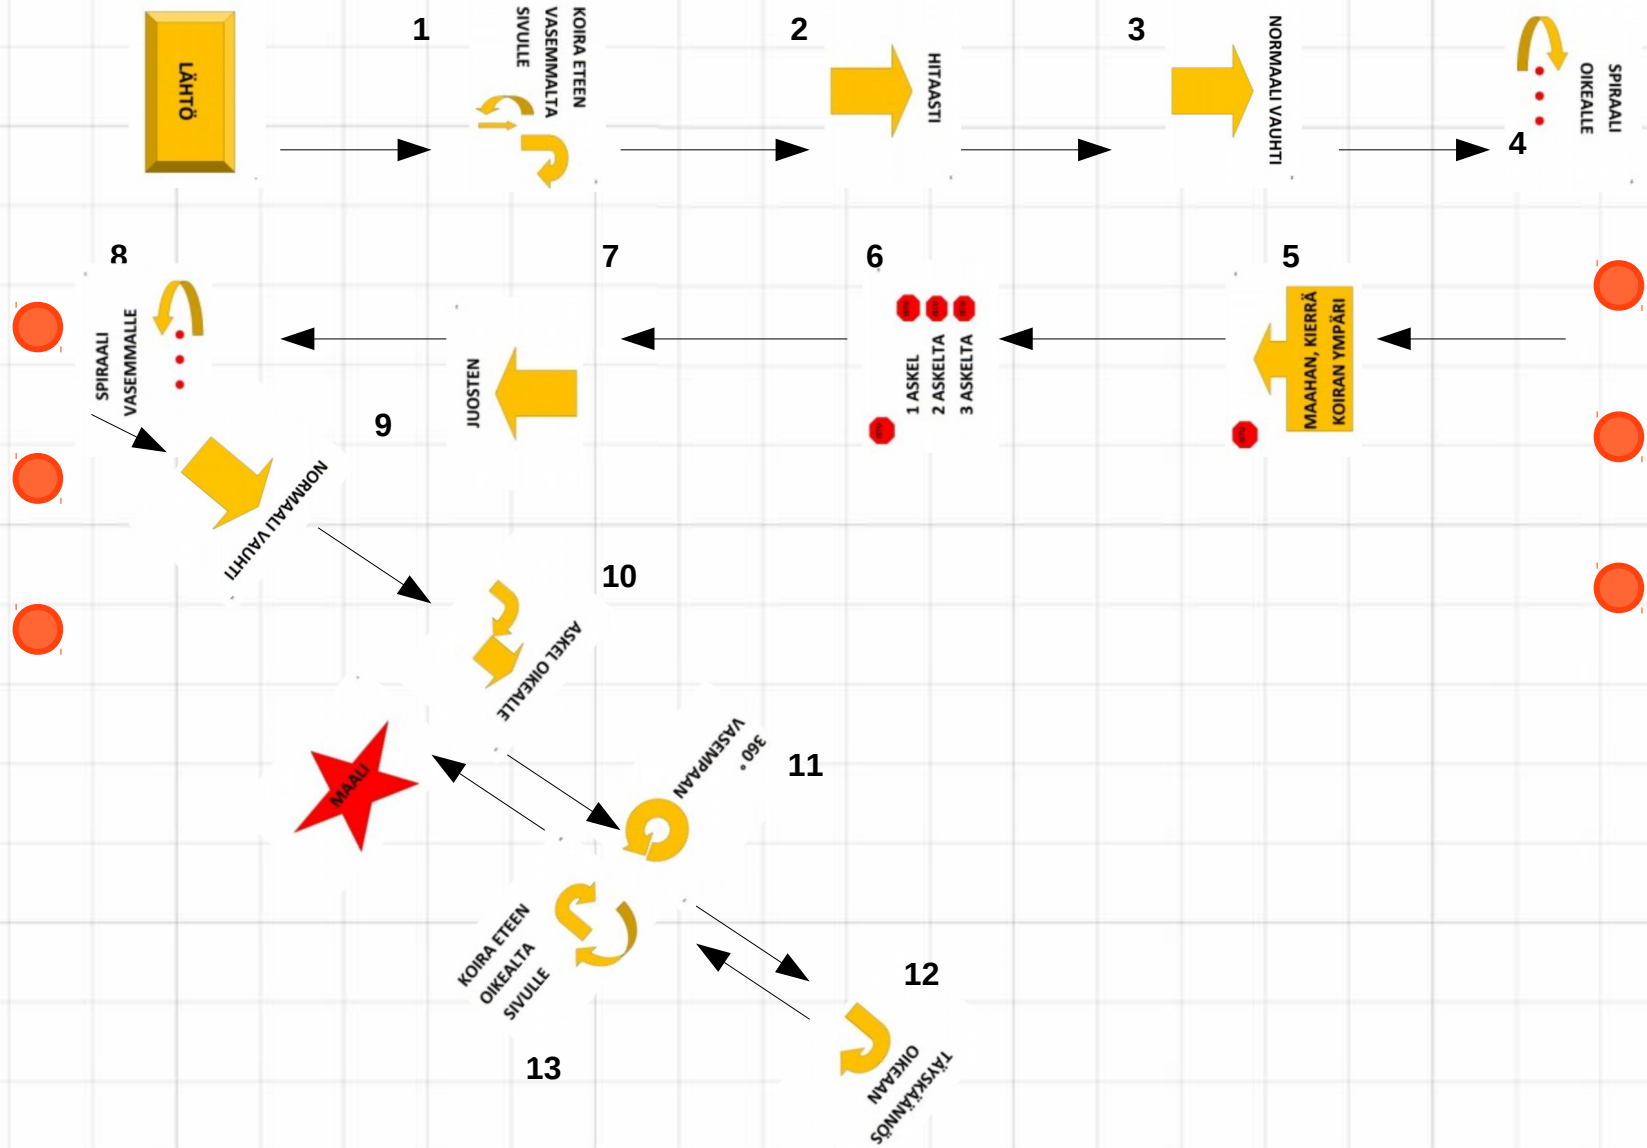

19.11.17 Pori **ALO** Minna Hillebrand

Kyltit: 1, 21, 12, 14, 16, 31, 24, 13, 17, 14, 15, 11, 7, 20, 2

19.11.17 Pori **AVO** Minna Hillebrand

Kyltit: 1, 50, 54, 53, 16, 41, 24, 13, 17, 14,  
52, 40, 42, 10, 6, 30, 2

19.11.17 Pori VOI

Minna Hillebrand

Kyltit: 1, 62, 54, 41, 16, 41, 24, 61, 17,  
64, 67, 40, 42, 69, 3, 30, 2, 60

Istuen edessä

# 19.11.17 Pori MES Minna Hillebrand

Kyltit: 1, 85, 54, 86, 61, 24, 17, 89, 90, 40, 68, 42, 64, 6, 62, 95, 30, 65, 10, 87, 2, 60