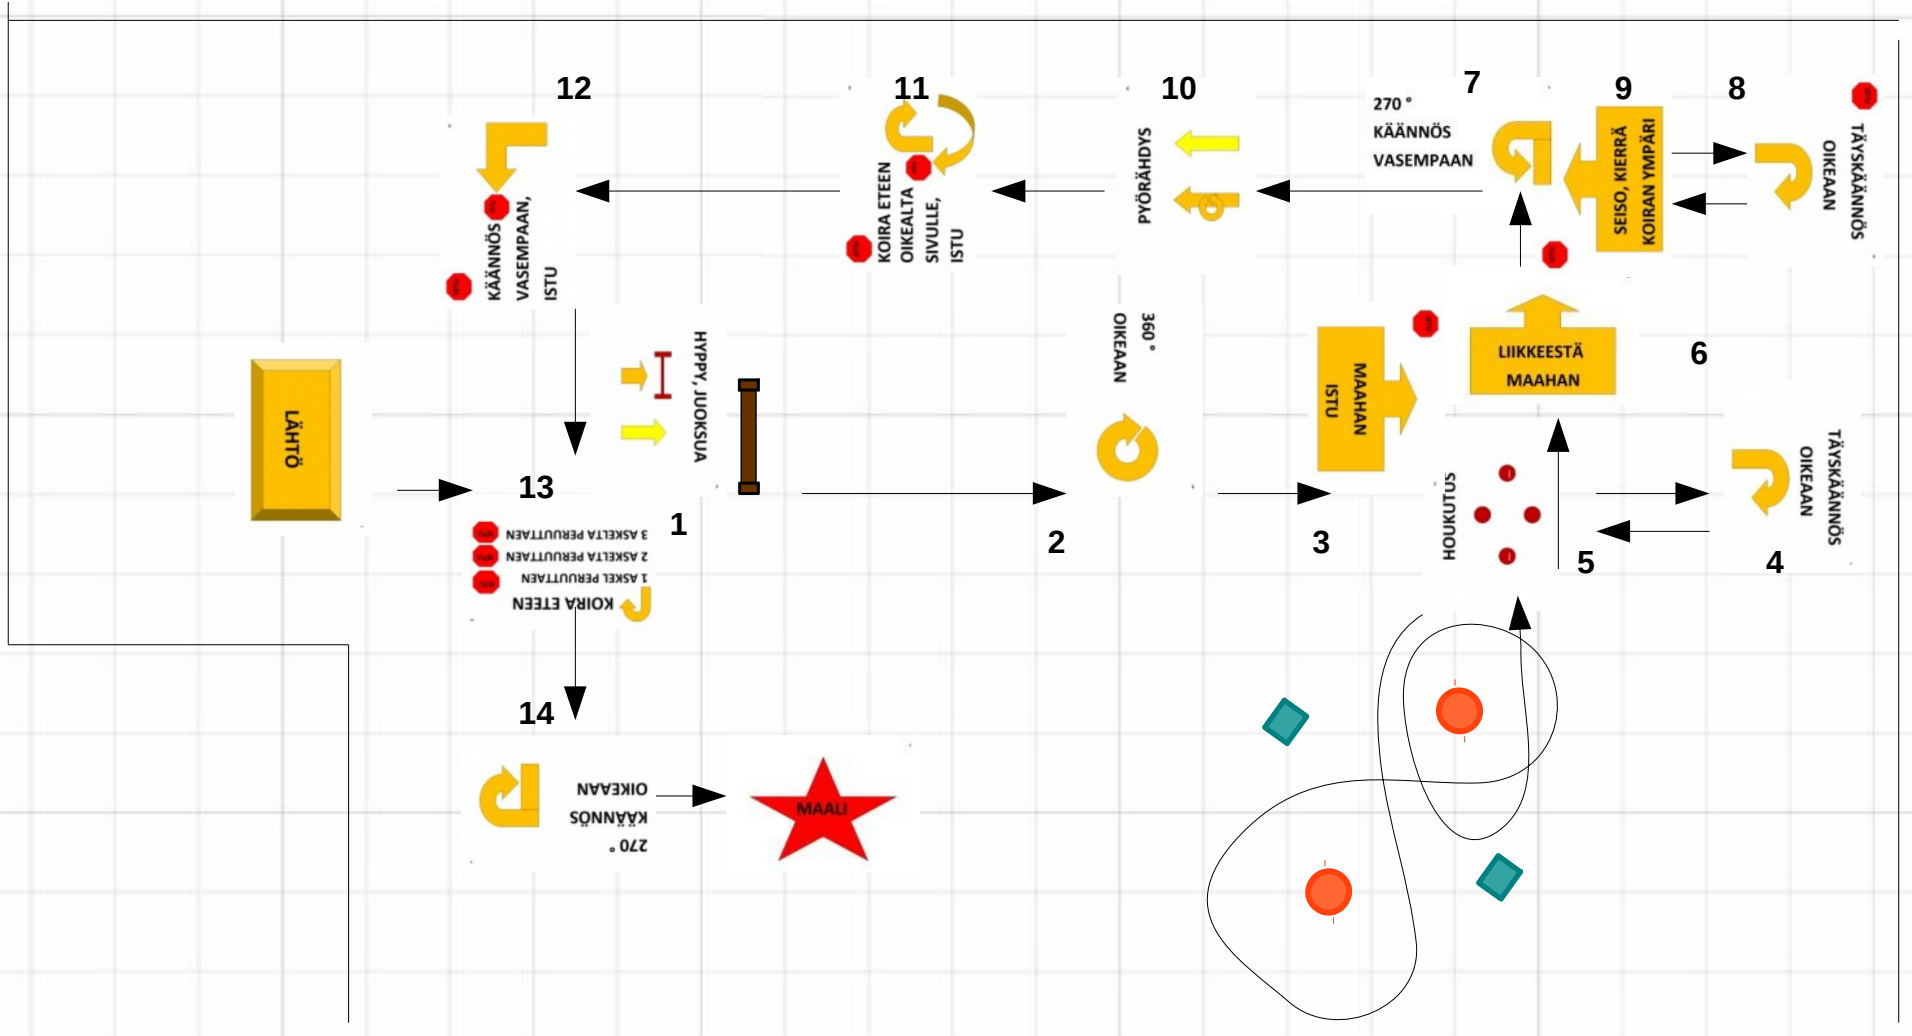

2.4.18 Jyväskylä ALO Minna Hillebrand

Kyltit: 1, 27, 14, 26, 7, 17, 30, 6, 9, 23, 25, 12, 2

2.4.18 Jyväskylä AVO Minna Hillebrand

Kyltit: 1, 41, 10, 52, 7, 40, 30, 6, 45, 53, 54, 50, 43, 25, 5, 2

2.4.18 Jyväskylä VOI Minna Hillebrand

Kyltit: 1, 41, 64, 67, 8, 42, 62, 6, 7, 53,
54, 68, 4, 25, 4, 67, 41, 19, 2

Käytösruutu: vasemmalla maassa

2.4.18 Jyväskylä MES Minna Hillebrand

Kyltit: 1, 86, 87, 10, 82, 42, 76, 6, 65, 53, 69, 92, 93,
25, 5, 61, 41, 95, 46, 18, 2

Käytösruutu: vasemmalla istuen