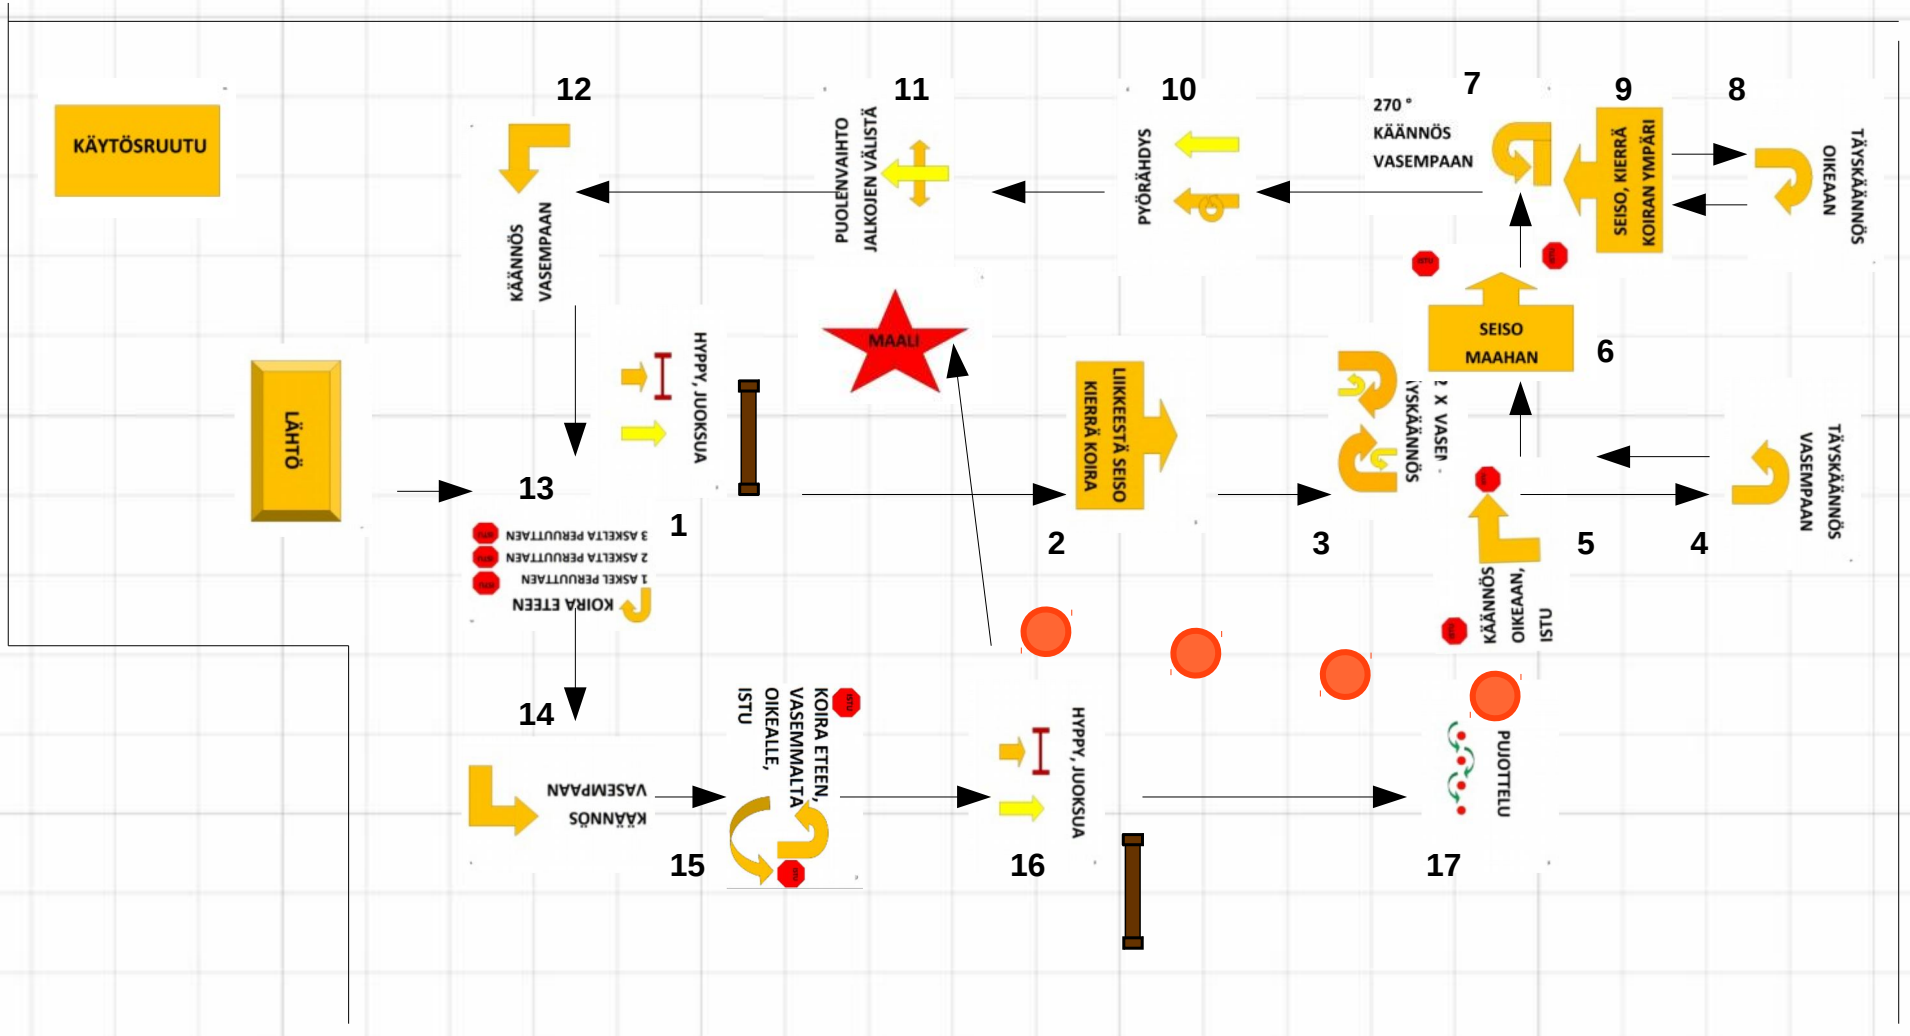

2.4.18 Jyväskylä ALO Minna Hillebrand

Kyltit: 1, 27, 14, 26, 7, 17, 30, 6, 9, 23, 25, 12, 2

2.4.18 Jyväskylä AVO Minna Hillebrand

Kyltit: 1, 41, 10, 52, 7, 40, 30, 6, 45, 53, 54, 50, 43, 25, 5, 2

2.4.18 Jyväskylä VOI Minna Hillebrand

Kyltit: 1, 41, 64, 67, 8, 42, 62, 6, 7, 53,
54, 68, 4, 25, 4, 67, 41, 19, 2

Käytösruutu: vasemmalla maassa

2.4.18 Jyväskylä MES Minna Hillebrand

Kyltit: 1, 86, 87, 10, 82, 42, 76, 6, 65, 53, 69, 92, 93,
25, 5, 61, 41, 95, 46, 18, 2

Käytösruutu: vasemmalla istuen