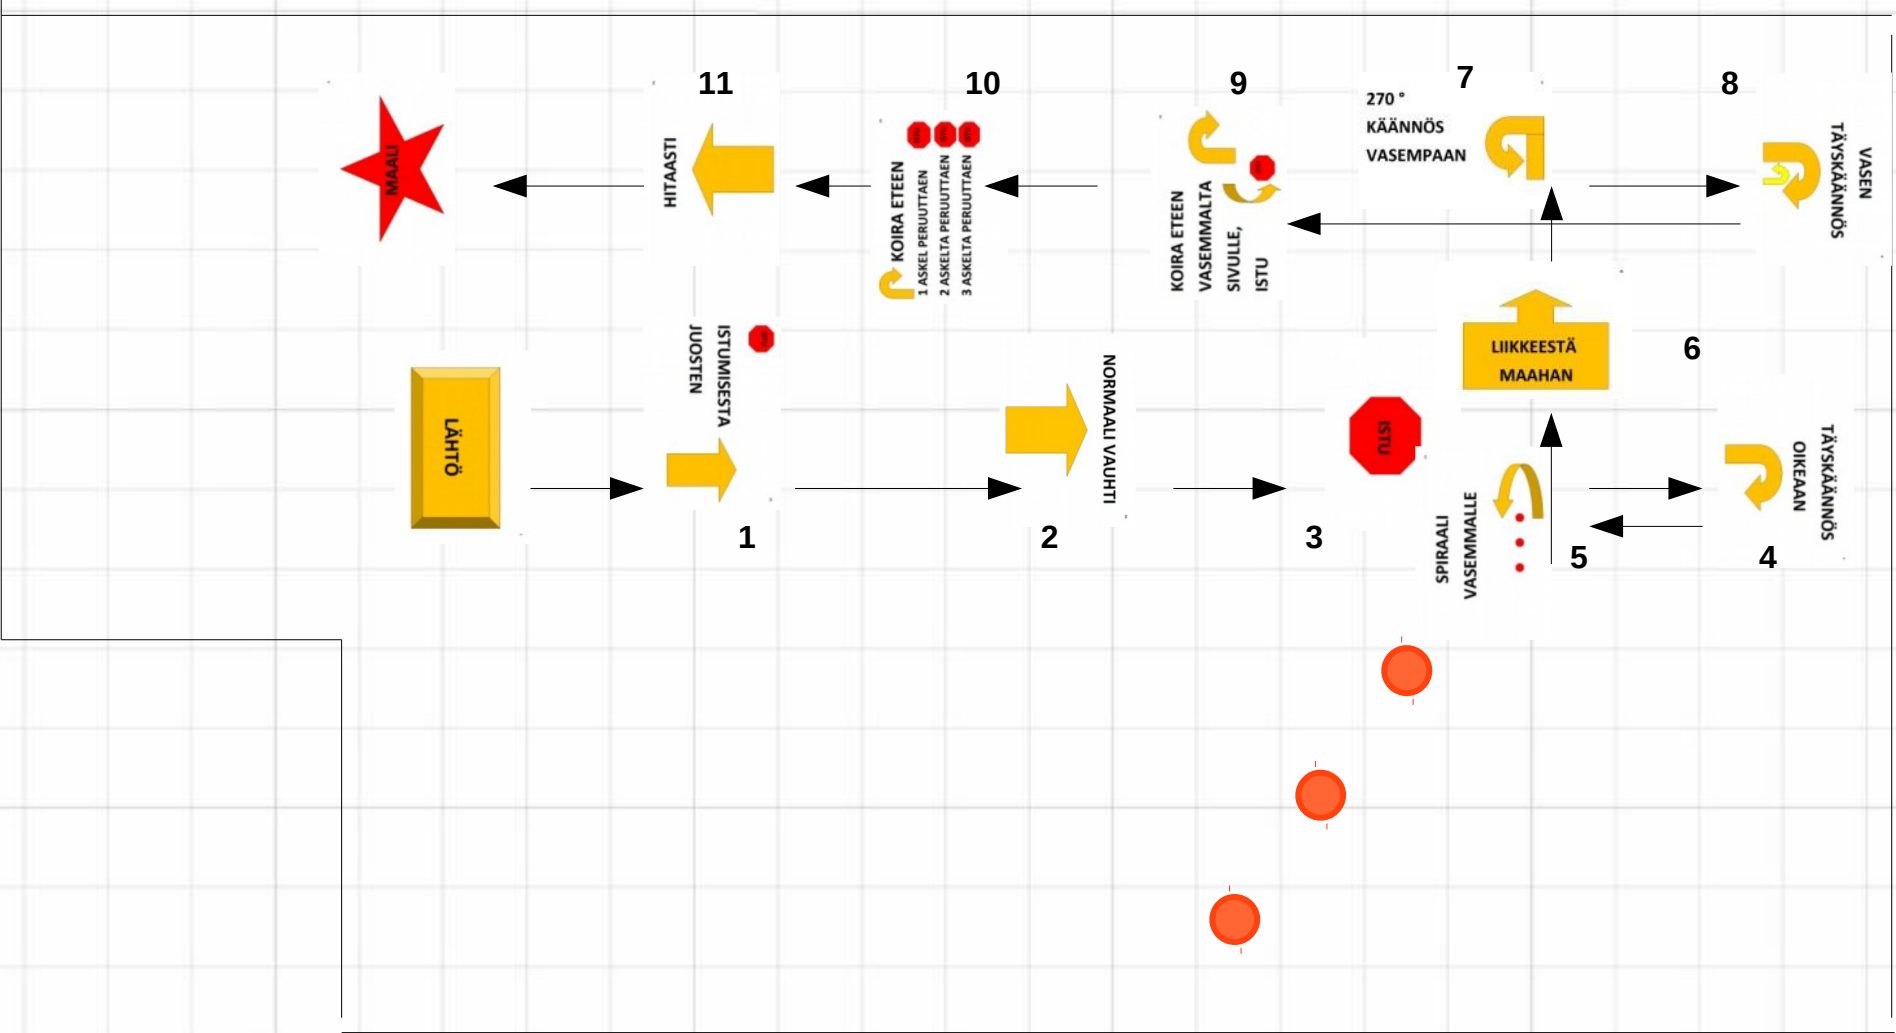

2.4.18 Jyväskylä ALO Minna Hillebrand

Kyltit: 1, 27, 14, 26, 7, 17, 30, 6, 9, 23, 25, 12, 2

2.4.18 Jyväskylä AVO Minna Hillebrand

Kyltit: 1, 41, 10, 52, 7, 40, 30, 6, 45, 53, 54, 50, 43, 25, 5, 2

2.4.18 Jyväskylä VOI Minna Hillebrand

Kyltit: 1, 41, 64, 67, 8, 42, 62, 6, 7, 53,
54, 68, 4, 25, 4, 67, 41, 19, 2

Käytösruutu: vasemmalla maassa

2.4.18 Jyväskylä MES Minna Hillebrand

Kyltit: 1, 86, 87, 10, 82, 42, 76, 6, 65, 53, 69, 92, 93,
25, 5, 61, 41, 95, 46, 18, 2

Käytösruutu: vasemmalla istuen