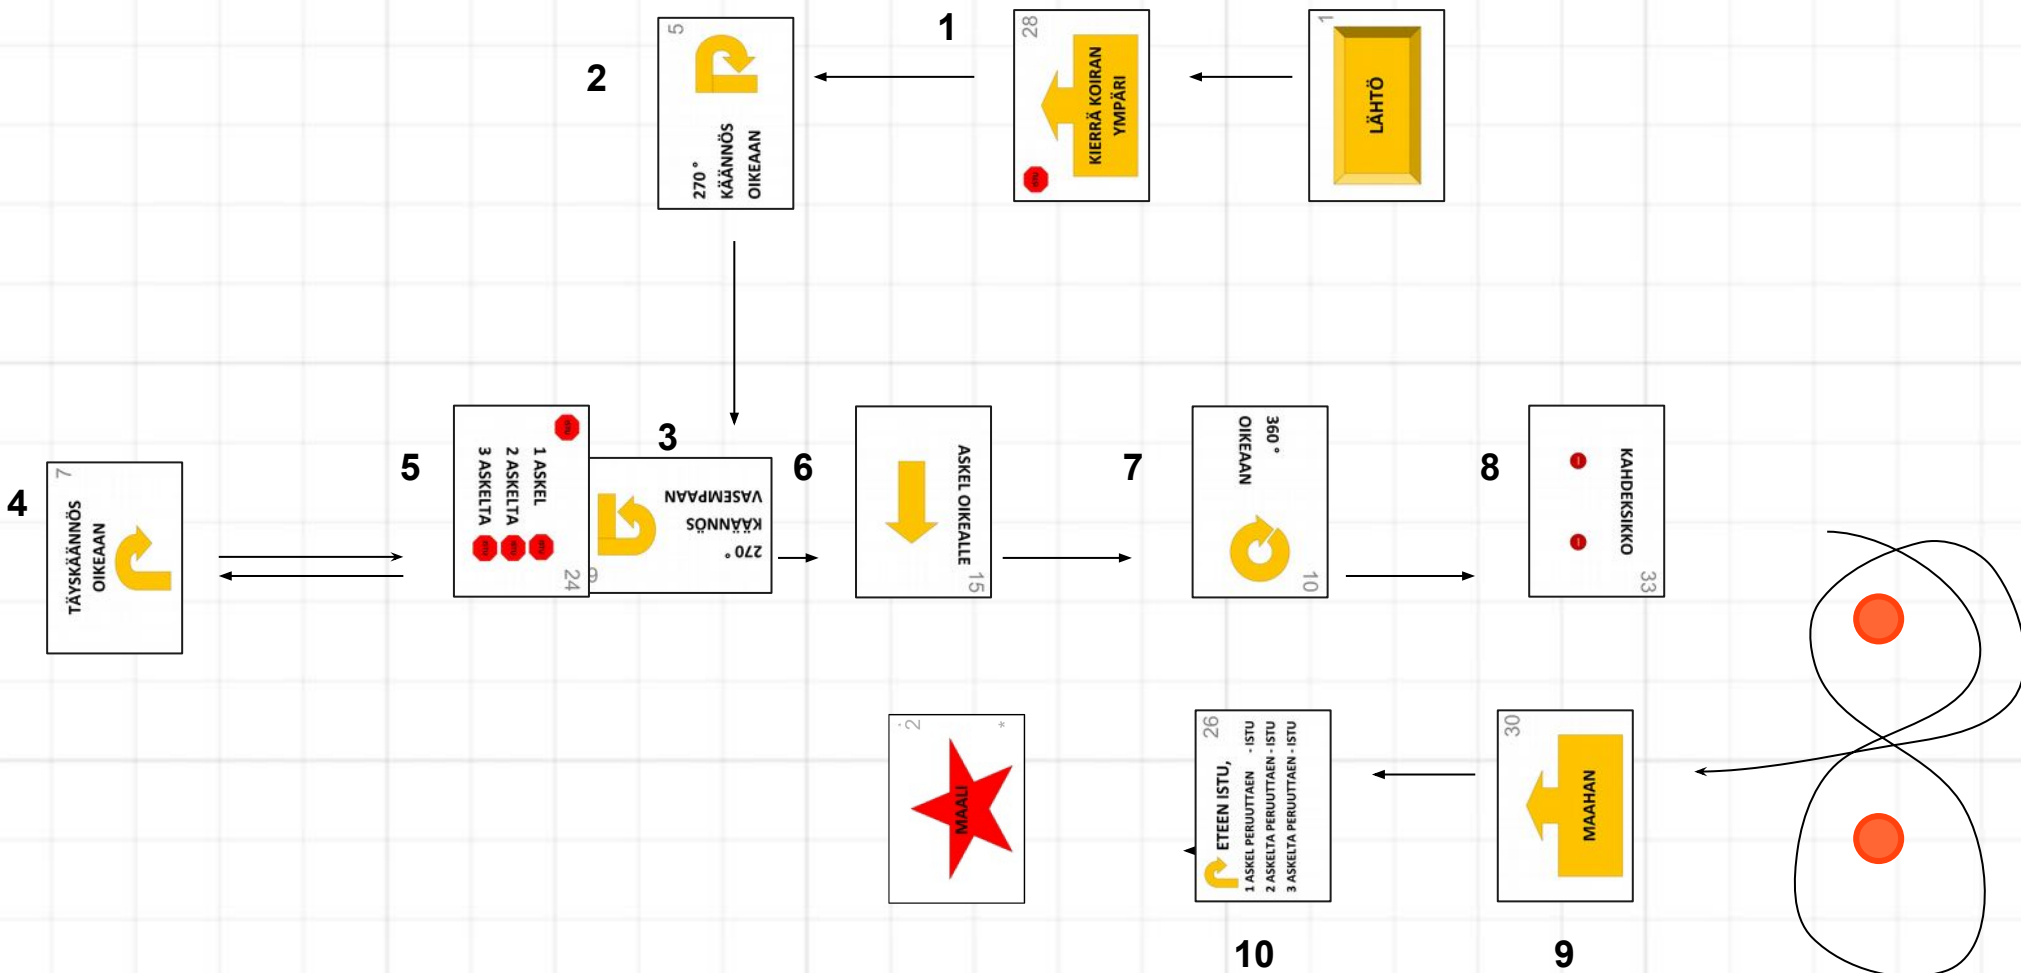

ALO

Ylöjärvi 29.6.19

Minna Hillebrand

15 x 27 m

Kyltit: 1, 28, 5, 6, 7, 24, 15, 10, 33, 30, 26, 2

Kyltit: 1, 41, 43, 44, 7, 25, 54, 10, 51, 6, 3, 31, 27, 14, 40, 2

MES

Ylöjärvi 29.6.19

Minna Hillebrand

20 x 27 m

Kyltit: 1, 43, 80, 6, 7, 25, 89, 90, 81, 42, 6, 77, 71, 78, 53, 33, 95, 92, 82, 2