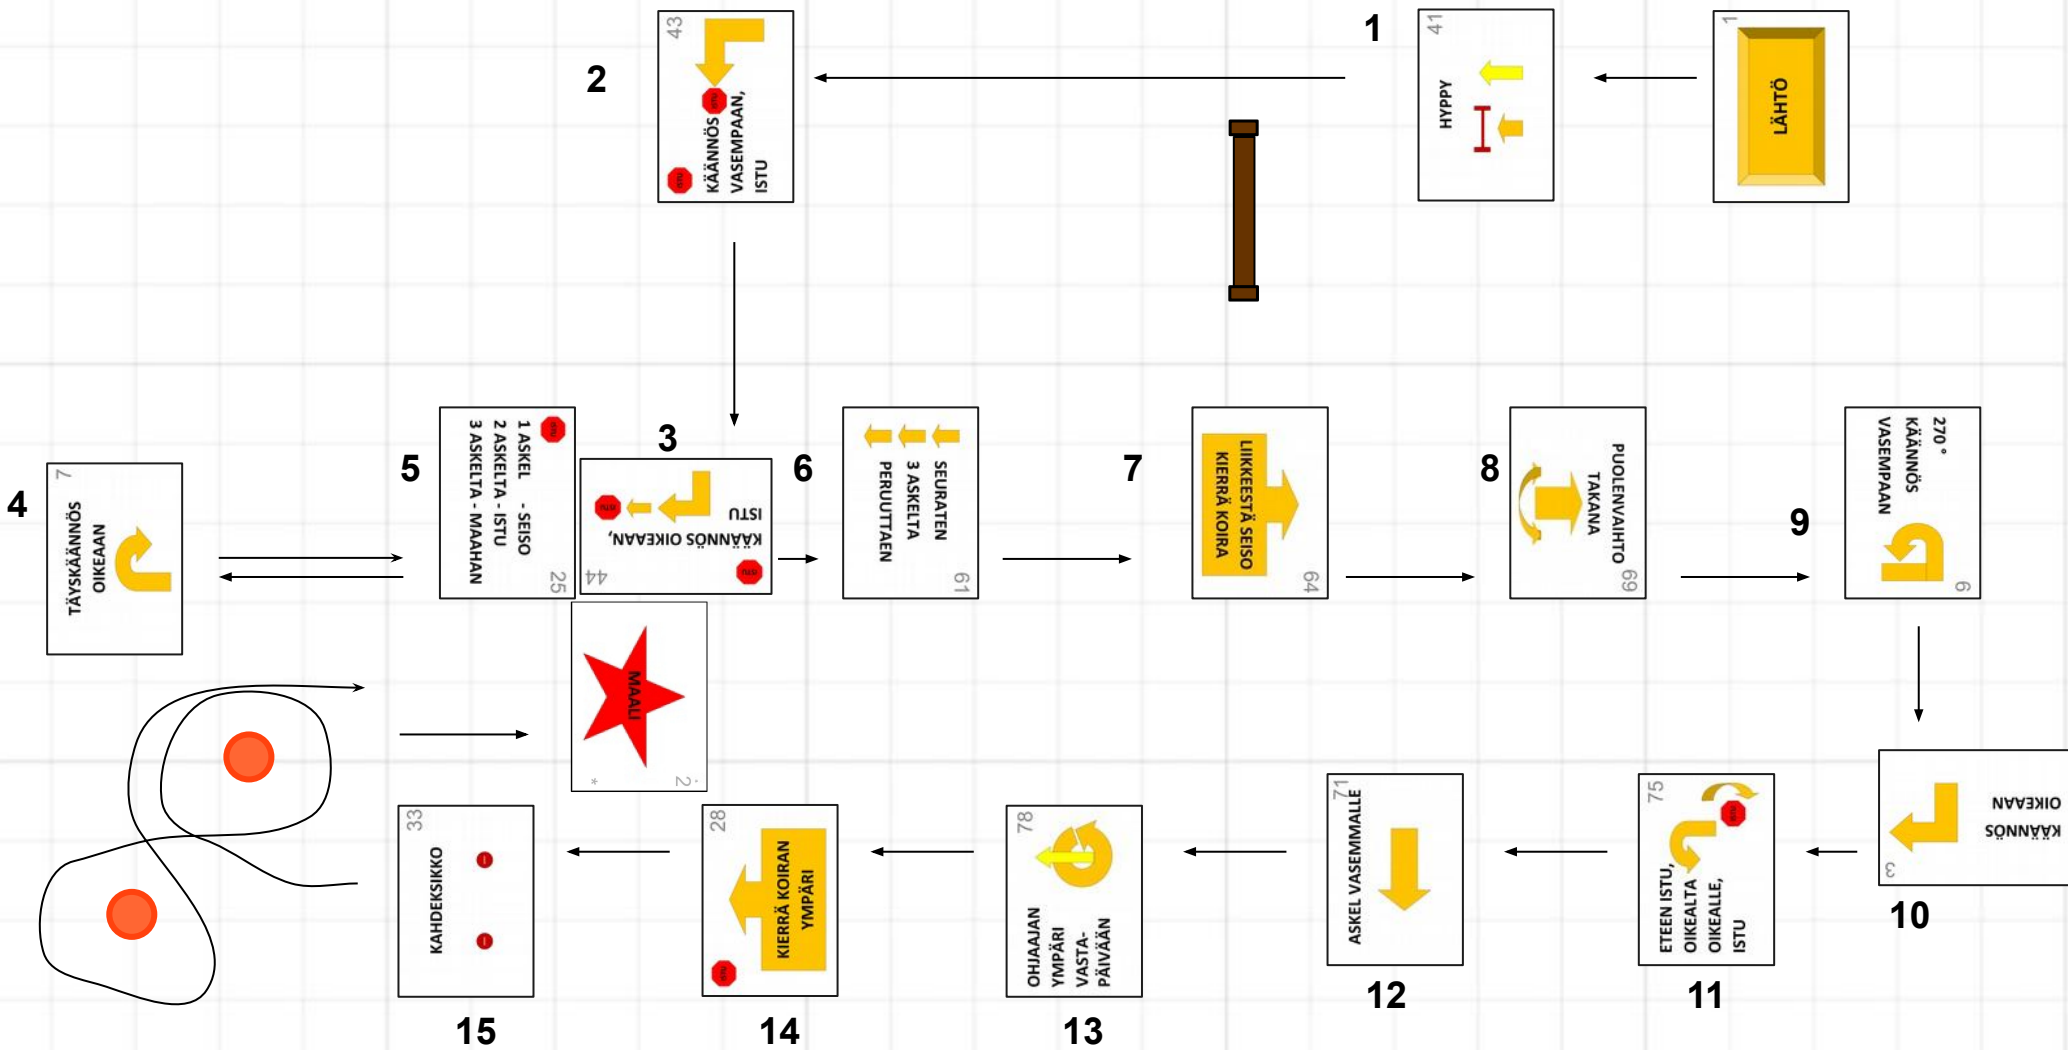

ALO

Ylöjärvi 29.6.19

Minna Hillebrand

15 x 27 m

Kyltit: 1, 28, 5, 6, 7, 24, 15, 10, 33, 30, 26, 2

Kyltit: 1, 41, 43, 44, 7, 25, 54, 10, 51, 6, 3, 31, 27, 14, 40, 2

MES

Ylöjärvi 29.6.19

Minna Hillebrand

20 x 27 m

Kyltit: 1, 43, 80, 6, 7, 25, 89, 90, 81, 42, 6, 77, 71, 78, 53, 33, 95, 92, 82, 2