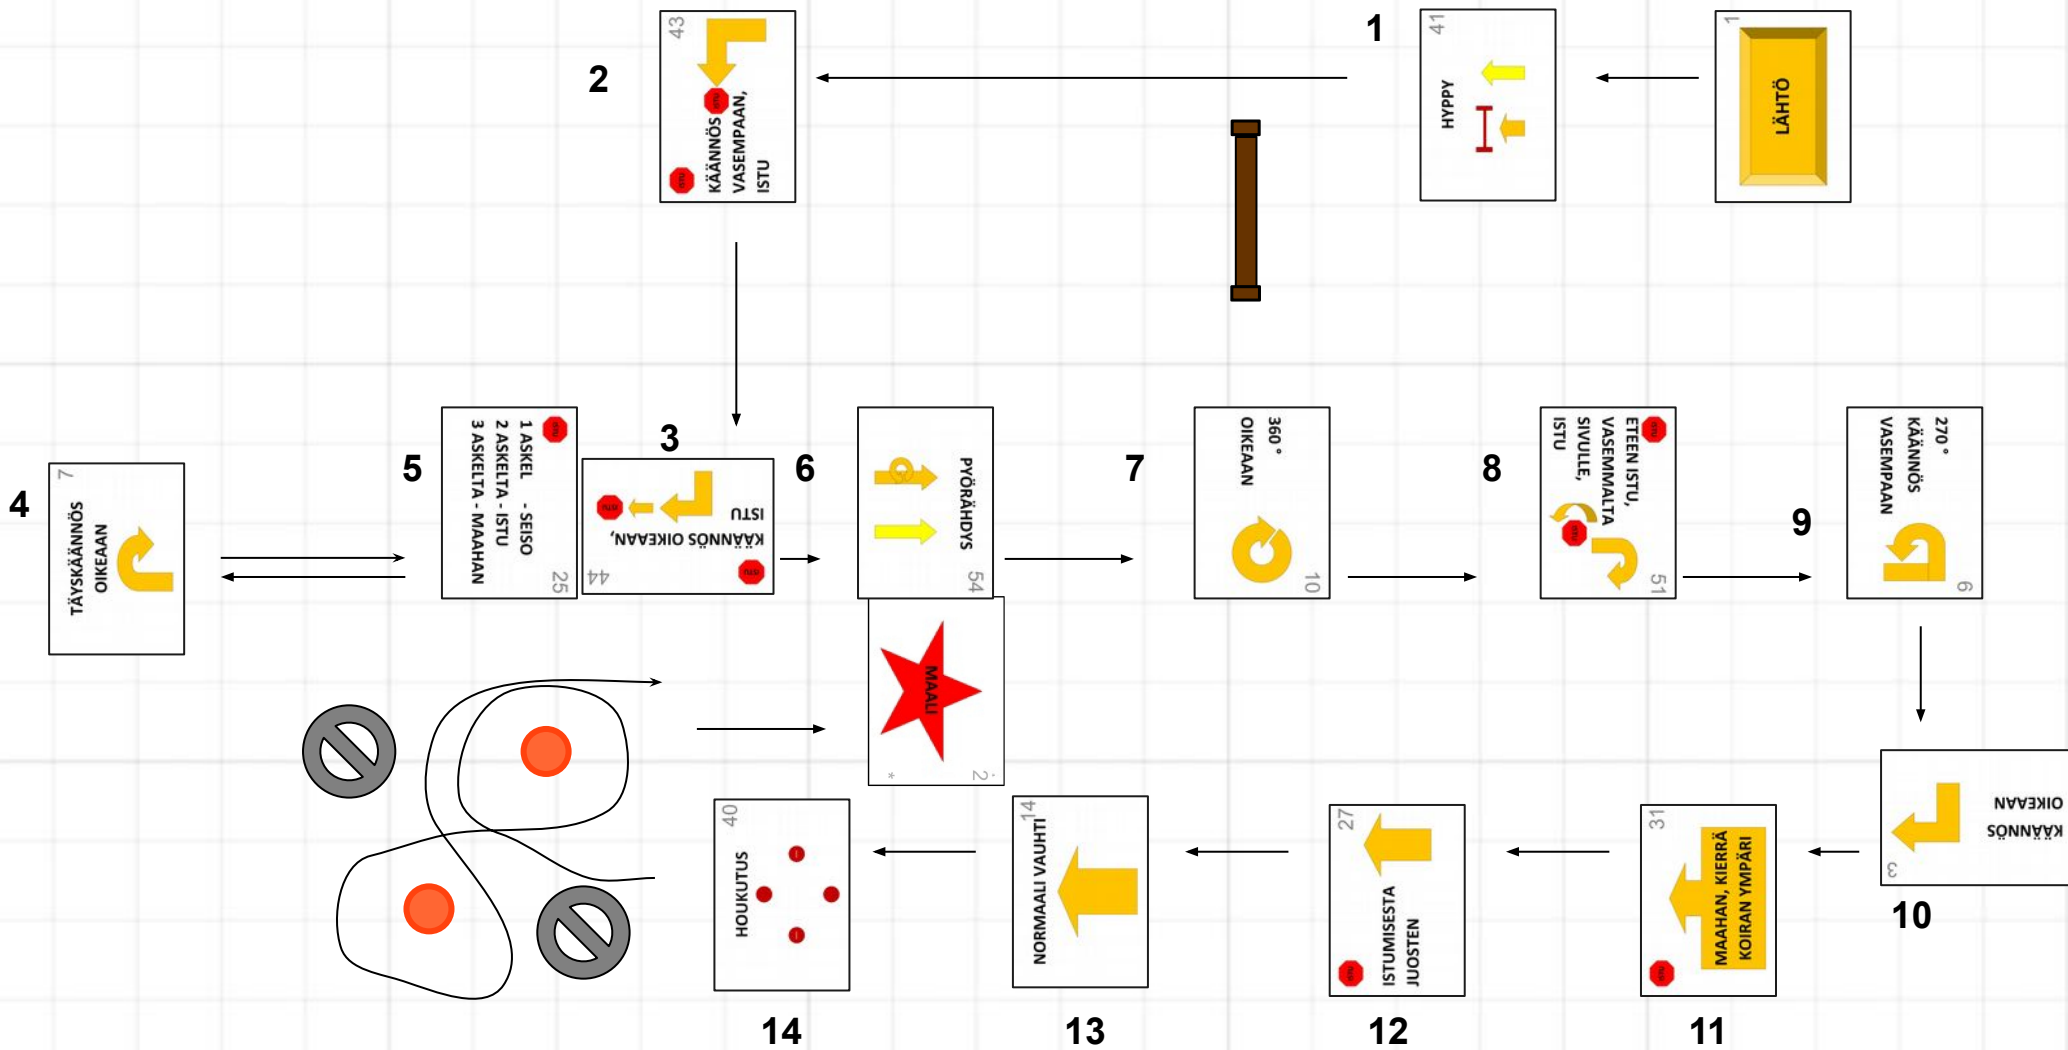

ALO

Ylöjärvi 29.6.19

Minna Hillebrand

15 x 27 m

Kyltit: 1, 28, 5, 6, 7, 24, 15, 10, 33, 30, 26, 2

Kyltit: 1, 41, 43, 44, 7, 25, 54, 10, 51, 6, 3, 31, 27, 14, 40, 2

MES

Ylöjärvi 29.6.19

Minna Hillebrand

20 x 27 m

Kyltit: 1, 43, 80, 6, 7, 25, 89, 90, 81, 42, 6, 77, 71, 78, 53, 33, 95, 92, 82, 2