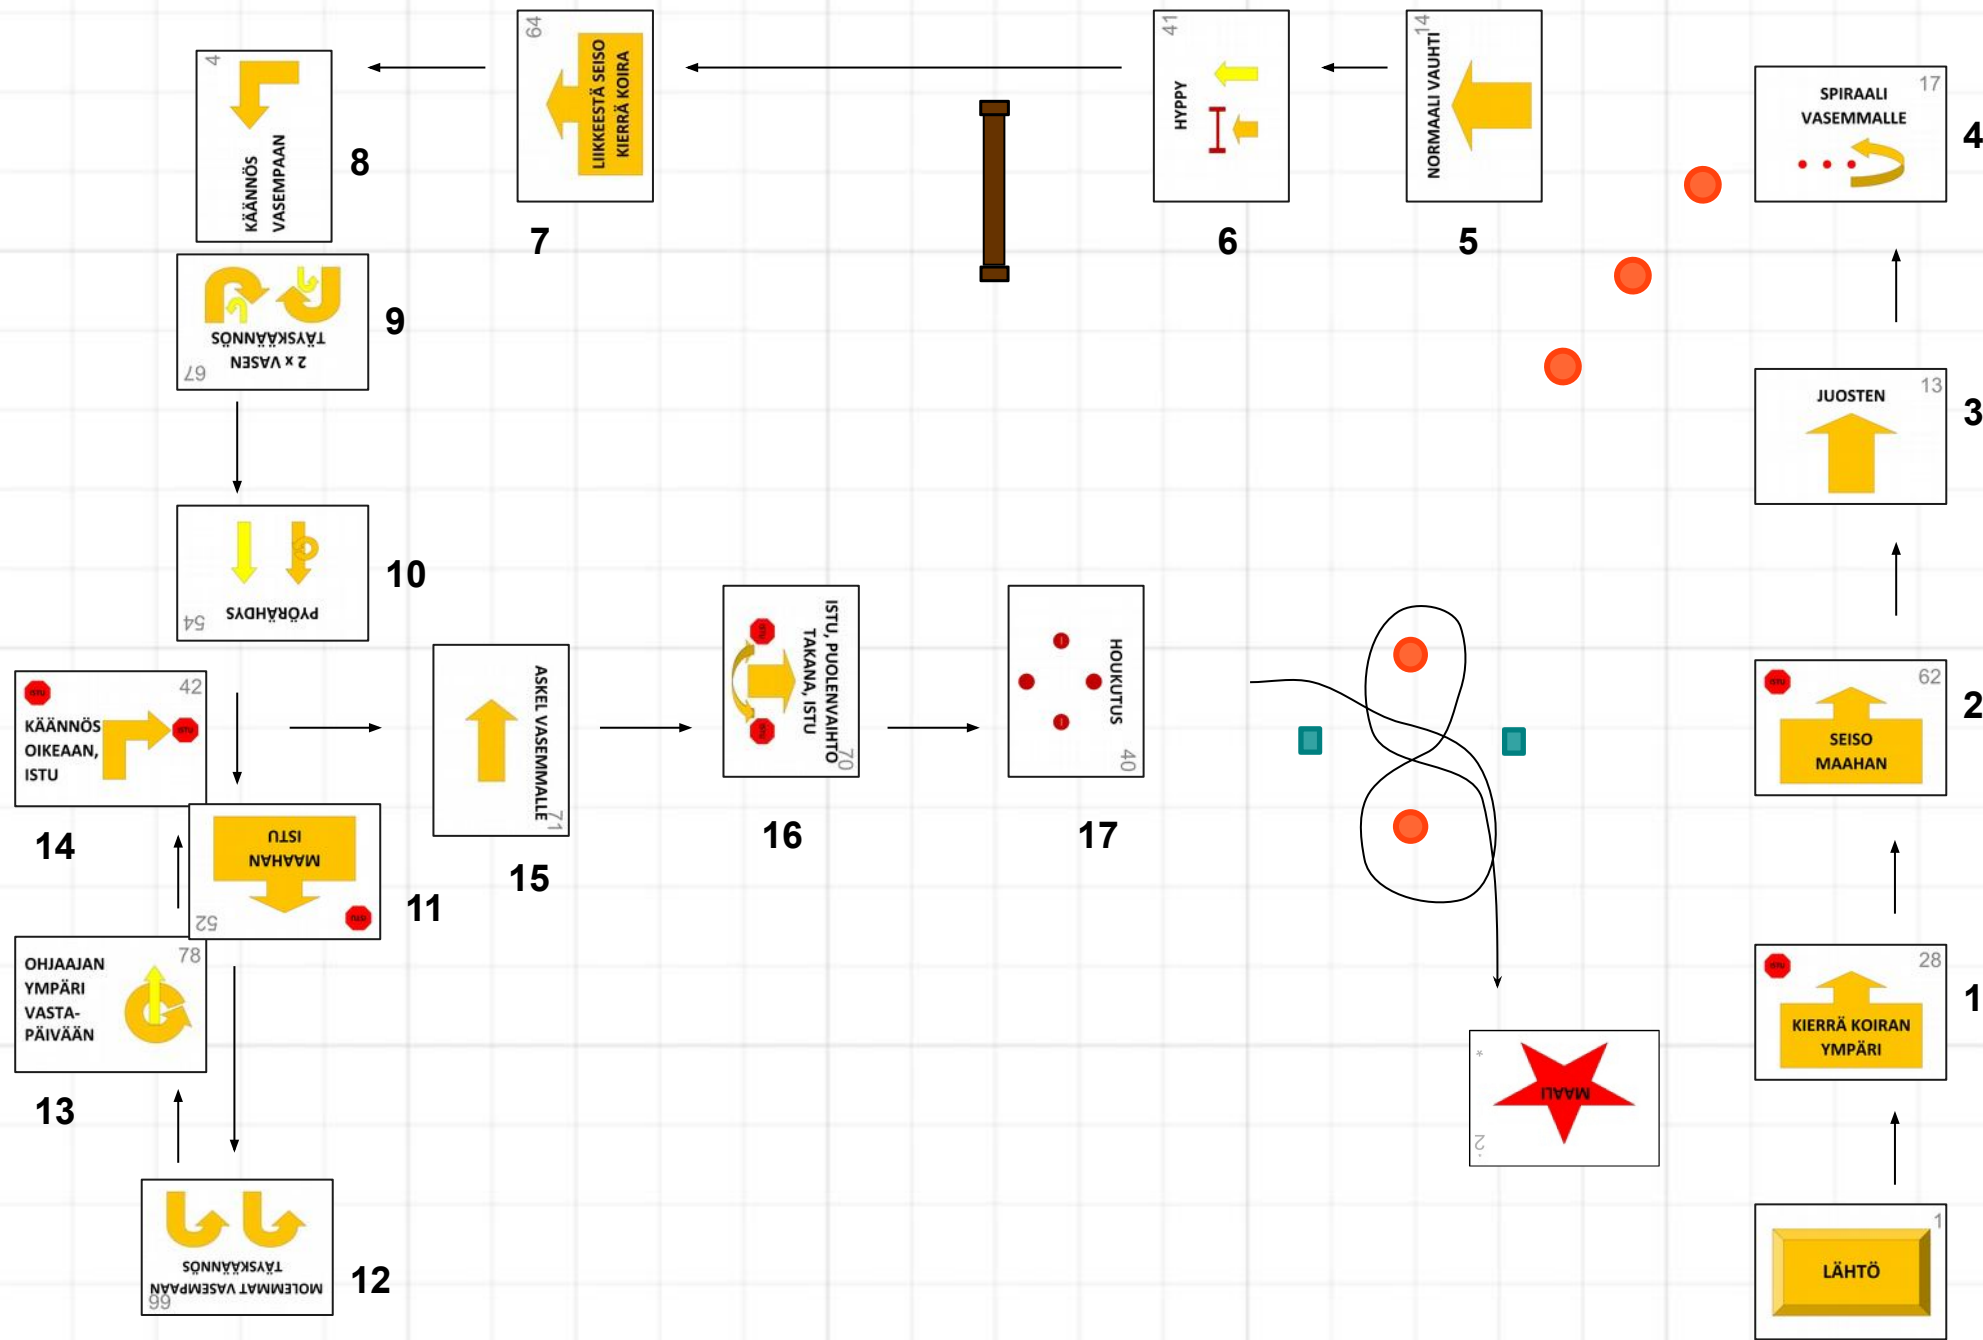

ALO

Kemi 10.8.19

Minna Hillebrand

25 x 20 m

Kyltit: 1, 28, 34, 13, 17, 14, 24, 4, 32, 21, 7, 3, 29, 33, 2

AVO

Kemi 10.8.19

Minna Hillebrand

25 x 20 m

Kyltit: 1, 28, 34, 13, 17, 14, 41, 52, 4, 10, 54, 7, 42, 50, 11, 40, 2

VOI

Kemi 10.8.19

Minna Hillebrand

25 x 20 m

Kyltit: 1, 28, 62, 13, 17, 14, 41, 64, 4, 67, 54, 52, 66, 78, 42, 71, 70, 40, 2

MES

Kemi 10.8.19

Minna Hillebrand

25 x 20 m

Kyltit: 1, 88, 90, 13, 17, 14, 89, 90, 64, 4, 70, 94, 84, 93, 77, 42, 40, 6, 52, 82, 2