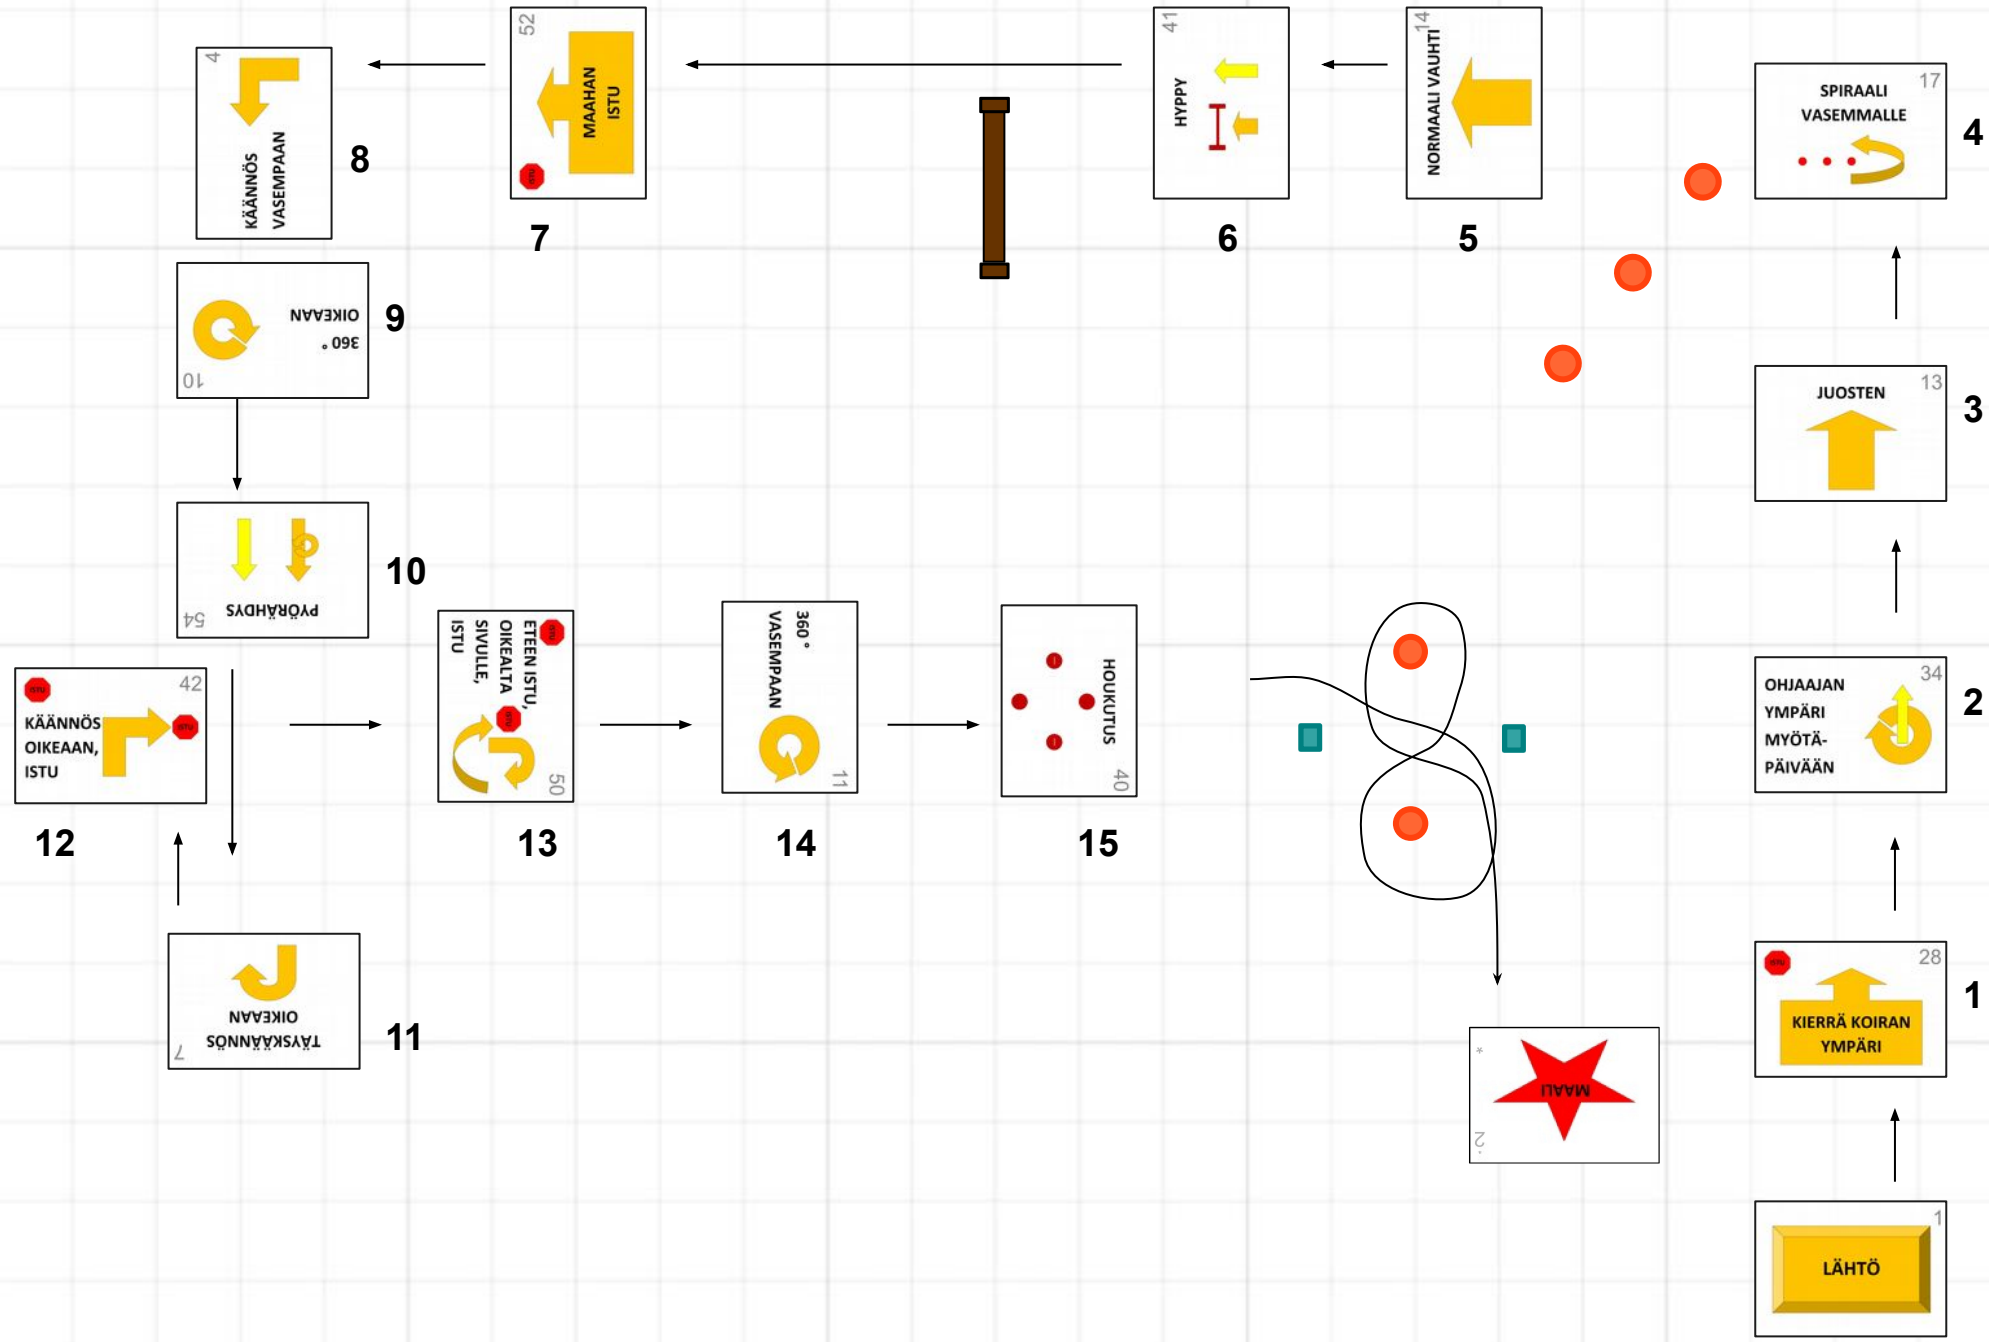

ALO

Kemi 10.8.19

Minna Hillebrand

25 x 20 m

Kyltit: 1, 28, 34, 13, 17, 14, 24, 4, 32, 21, 7, 3, 29, 33, 2

AVO

Kemi 10.8.19

Minna Hillebrand

25 x 20 m

Kyltit: 1, 28, 34, 13, 17, 14, 41, 52, 4, 10, 54, 7, 42, 50, 11, 40, 2

VOI

Kemi 10.8.19

Minna Hillebrand

25 x 20 m

Kyltit: 1, 28, 62, 13, 17, 14, 41, 64, 4, 67, 54, 52, 66, 78, 42, 71, 70, 40, 2

MES

Kemi 10.8.19

Minna Hillebrand

25 x 20 m

Kyltit: 1, 88, 90, 13, 17, 14, 89, 90, 64, 4, 70, 94, 84, 93, 77, 42, 40, 6, 52, 82, 2