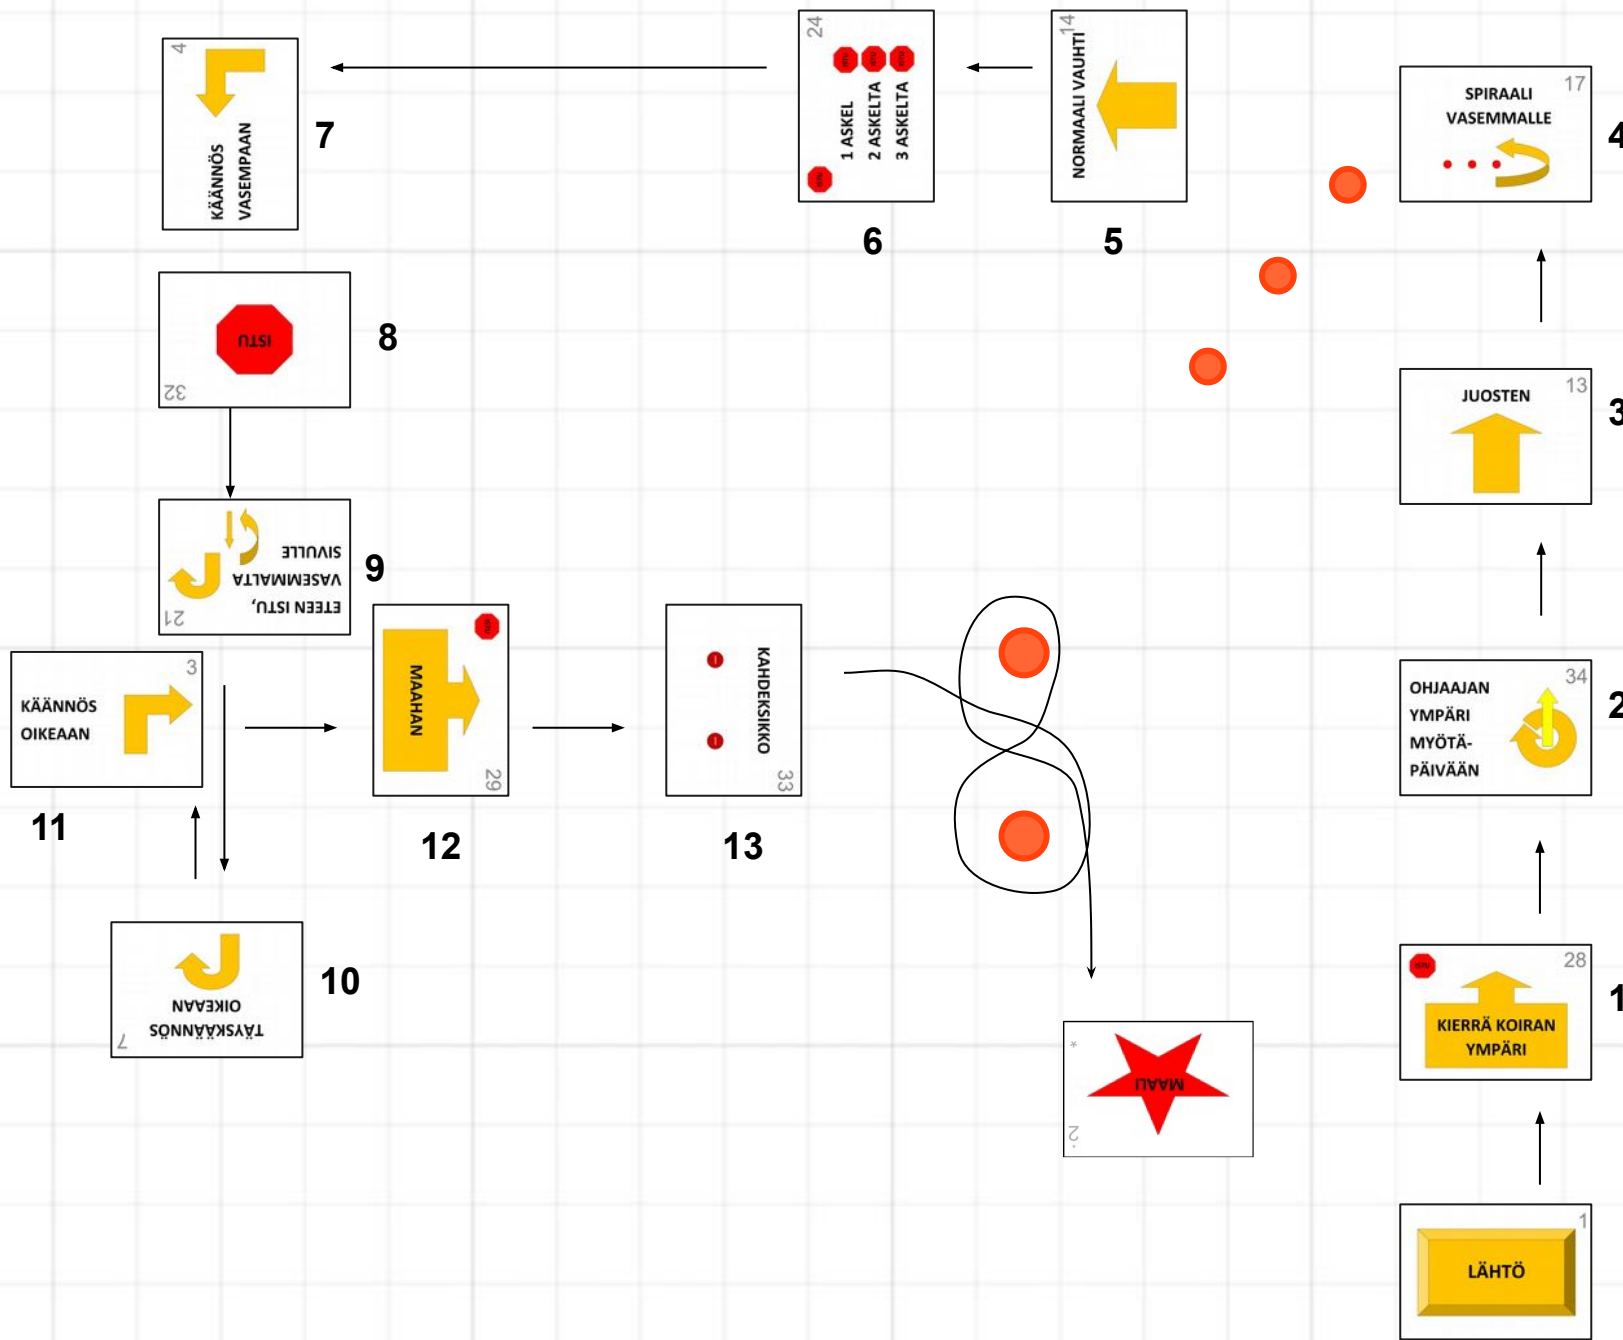

ALO

Kemi 10.8.19

Minna Hillebrand

25 x 20 m

Kyltit: 1, 28, 34, 13, 17, 14, 24, 4, 32, 21, 7, 3, 29, 33, 2

AVO

Kemi 10.8.19

Minna Hillebrand

25 x 20 m

Kyltit: 1, 28, 34, 13, 17, 14, 41, 52, 4, 10, 54, 7, 42, 50, 11, 40, 2

VOI

Kemi 10.8.19

Minna Hillebrand

25 x 20 m

Kyltit: 1, 28, 62, 13, 17, 14, 41, 64, 4, 67, 54, 52, 66, 78, 42, 71, 70, 40, 2

MES

Kemi 10.8.19

Minna Hillebrand

25 x 20 m

Kyltit: 1, 88, 90, 13, 17, 14, 89, 90, 64, 4, 70, 94, 84, 93, 77, 42, 40, 6, 52, 82, 2