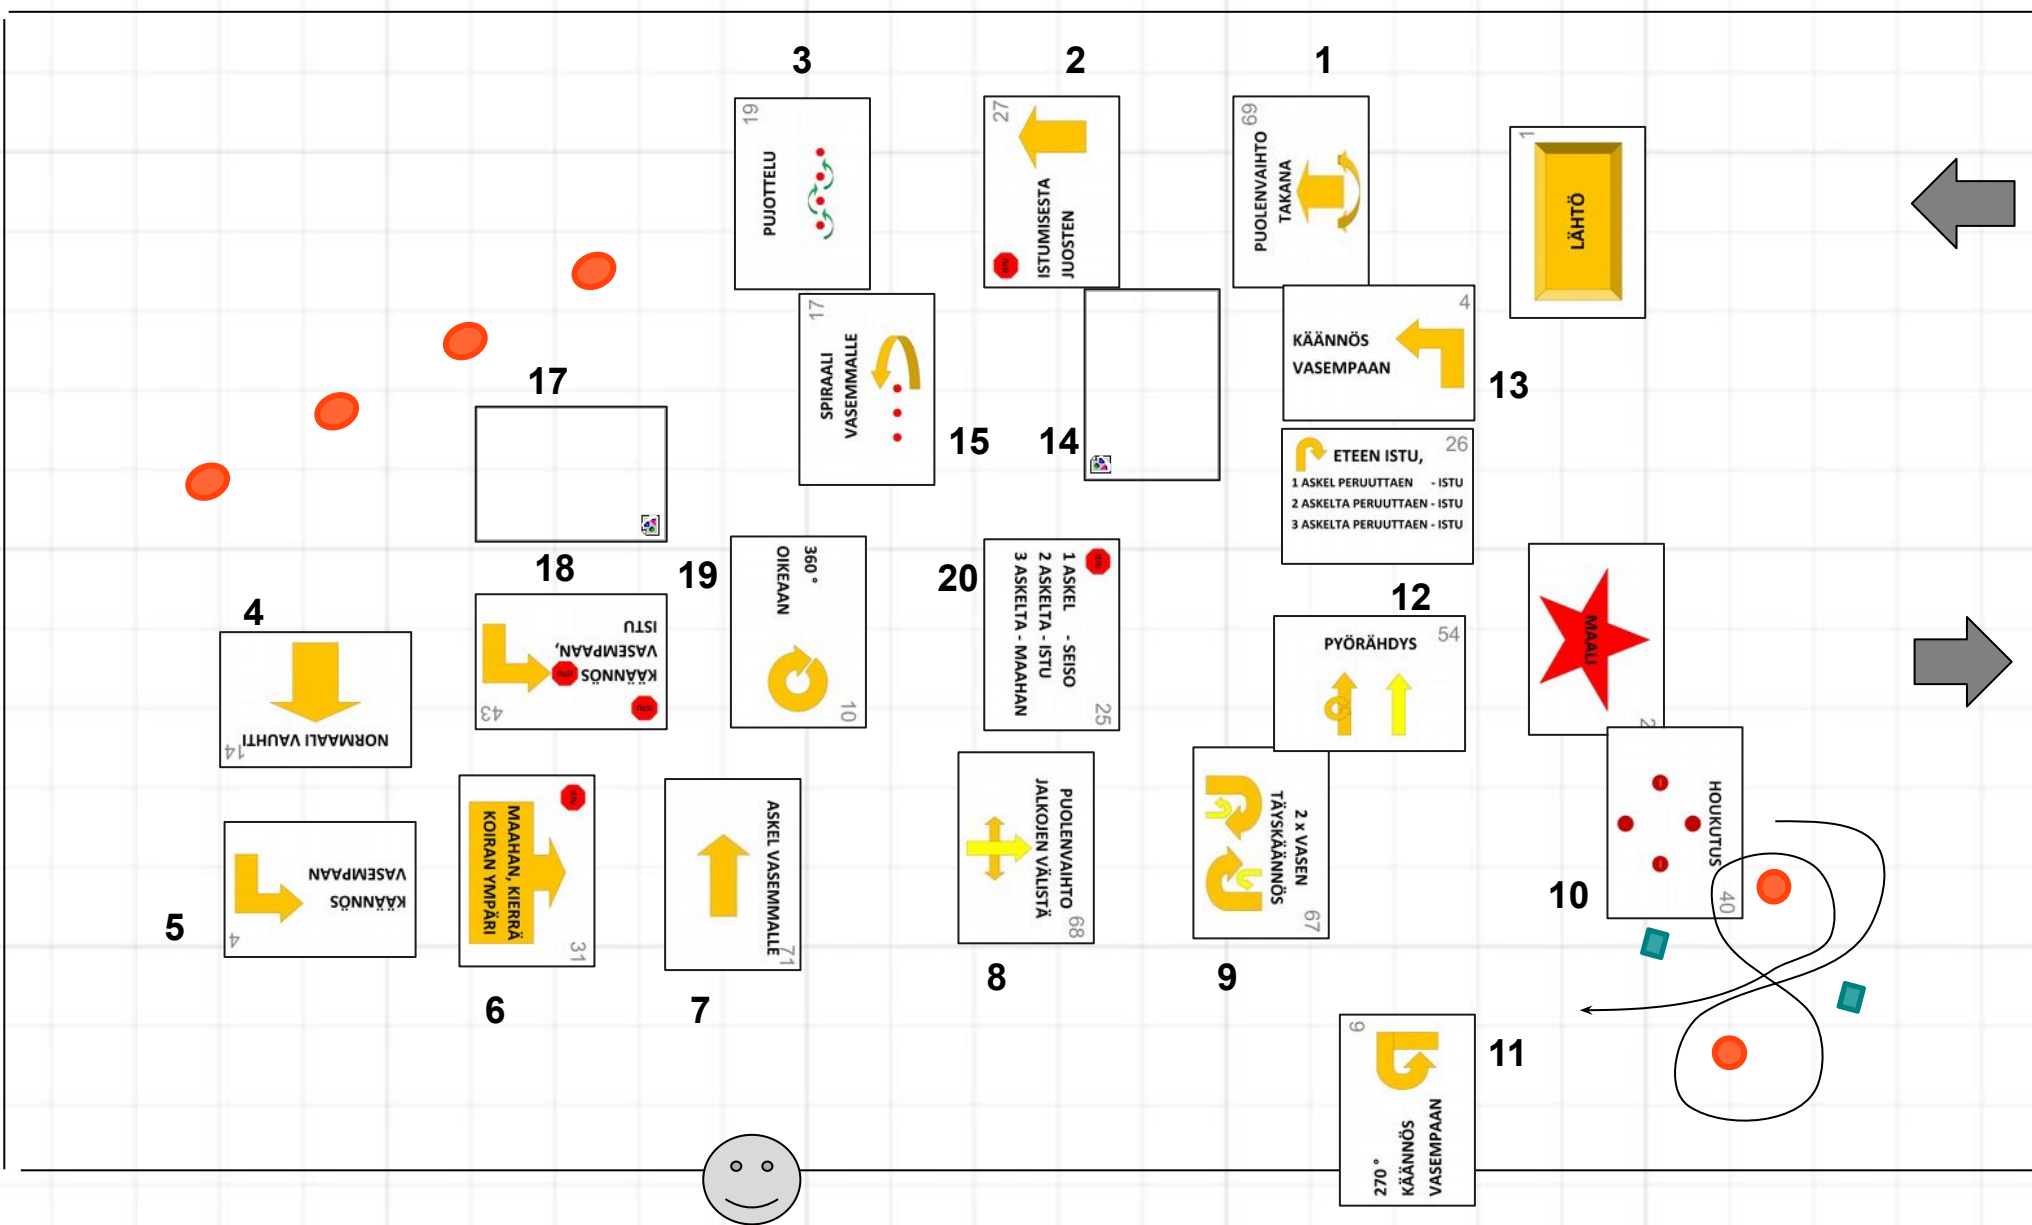

ALO

Ylöjärvi 4.10.20

Minna Hillebrand

25 x 15 m

Kyltit: 1, 20, 27, 19, 14, 5, 31, 25, 32, 33, 6, 34, 3, 2

VOI

Ylöjärvi 4.10.20

Minna Hillebrand

25 x 15 m

Kyltit: 1, 69, 27, 19, 14, 4, 31, 71, 68, 67, 40, 6, 54, 26, 4, 62, 17, 61, 43, 10, 25, 2

MES

Ylöjärvi 4.10.20

Minna Hillebrand

25 x 15 m

Kyltit: 1, 87, 69, 27, 19, 14, 91, 42, 62, 84, 40, 6, 85, 26, 4, 81, 17, 61, 43, 54, 25, 2