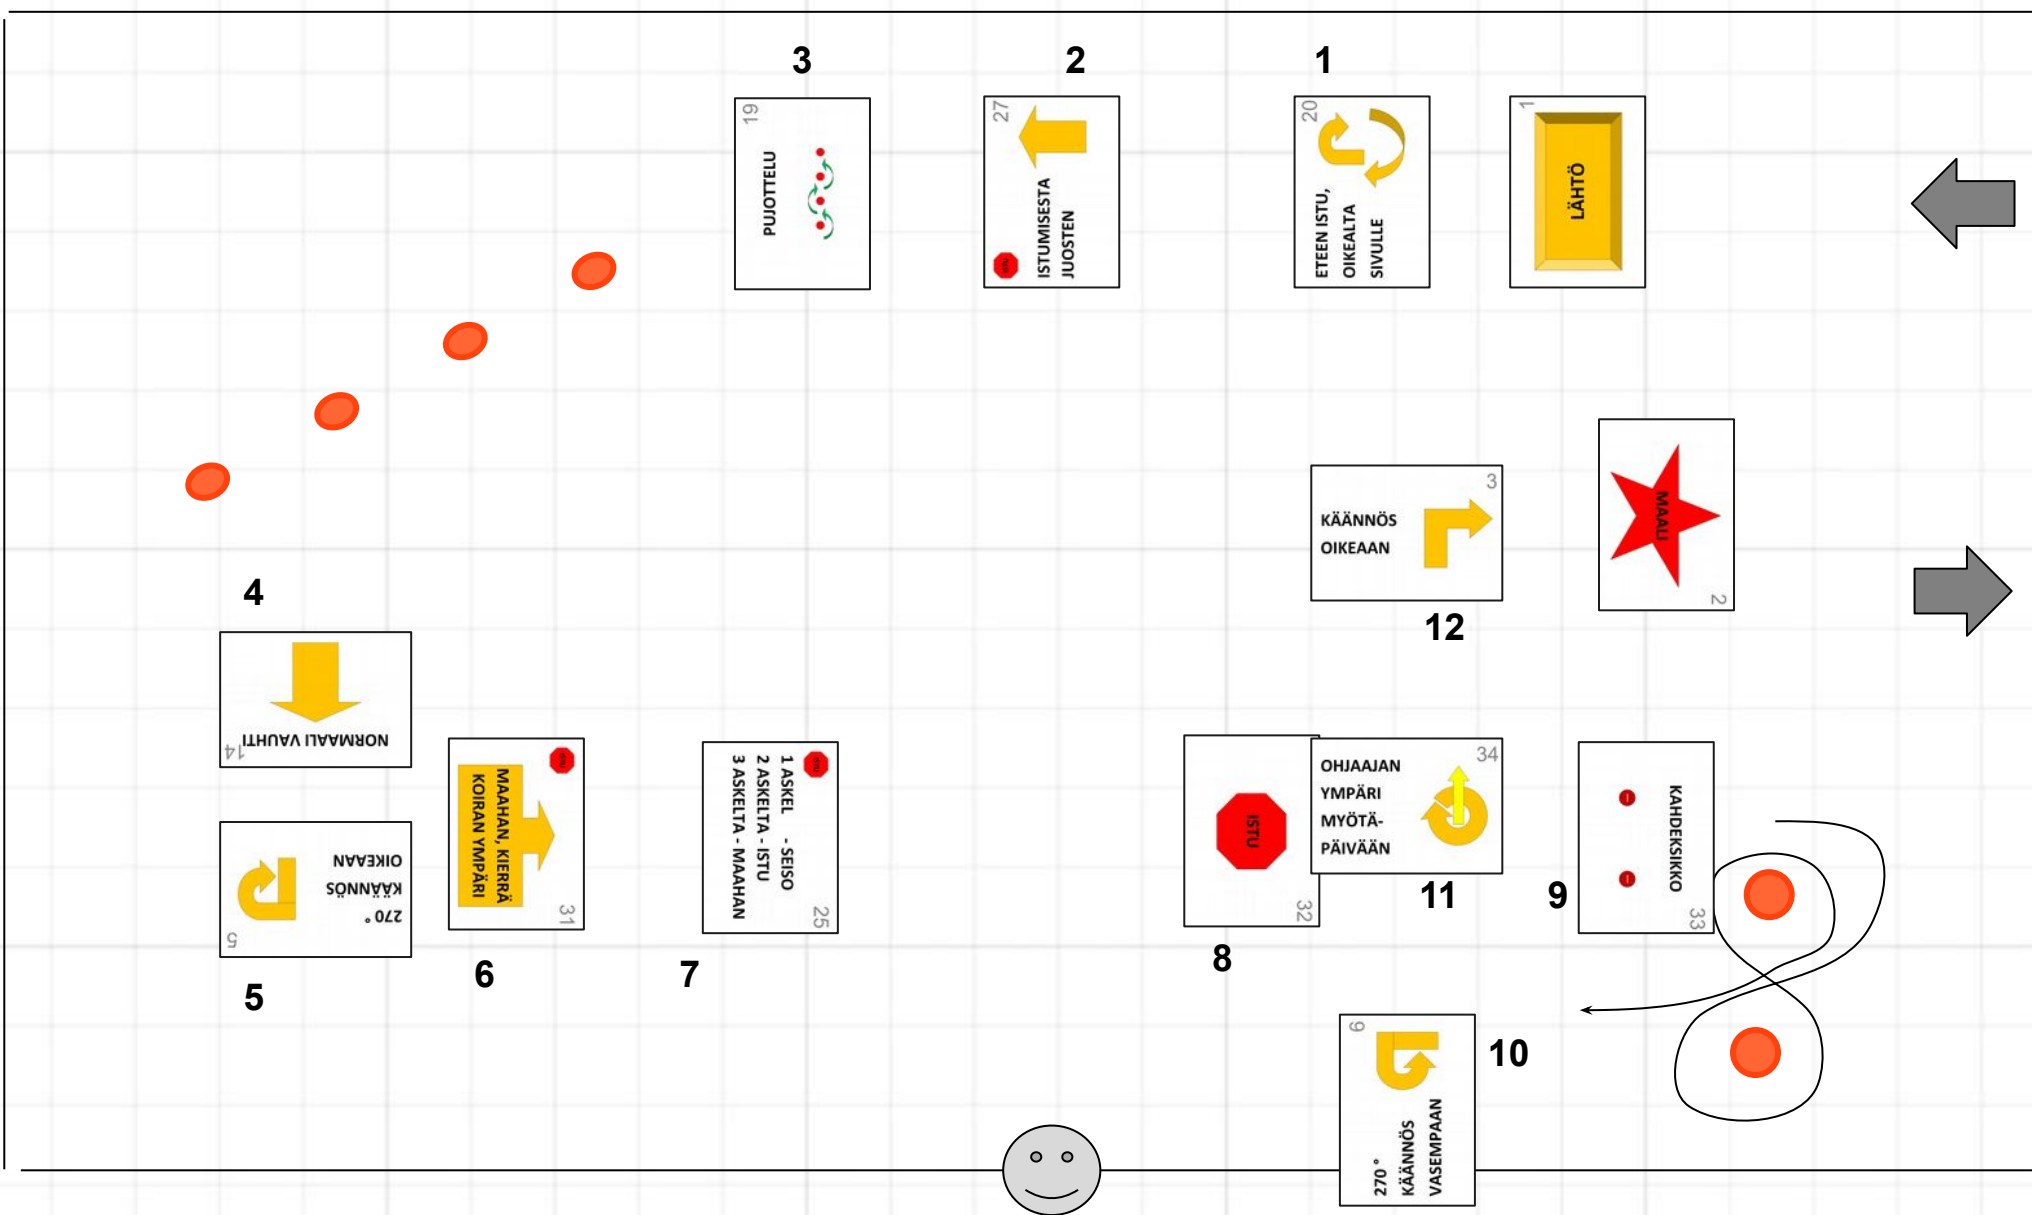

ALO

Ylöjärvi 4.10.20

Minna Hillebrand

25 x 15 m

Kyltit: 1, 20, 27, 19, 14, 5, 31, 25, 32, 33, 6, 34, 3, 2

VOI

Ylöjärvi 4.10.20

Minna Hillebrand

25 x 15 m

Kyltit: 1, 69, 27, 19, 14, 4, 31, 71, 68, 67, 40, 6, 54, 26, 4, 62, 17, 61, 43, 10, 25, 2

MES

Ylöjärvi 4.10.20

Minna Hillebrand

25 x 15 m

Kyltit: 1, 87, 69, 27, 19, 14, 91, 42, 62, 84, 40, 6, 85, 26, 4, 81, 17, 61, 43, 54, 25, 2