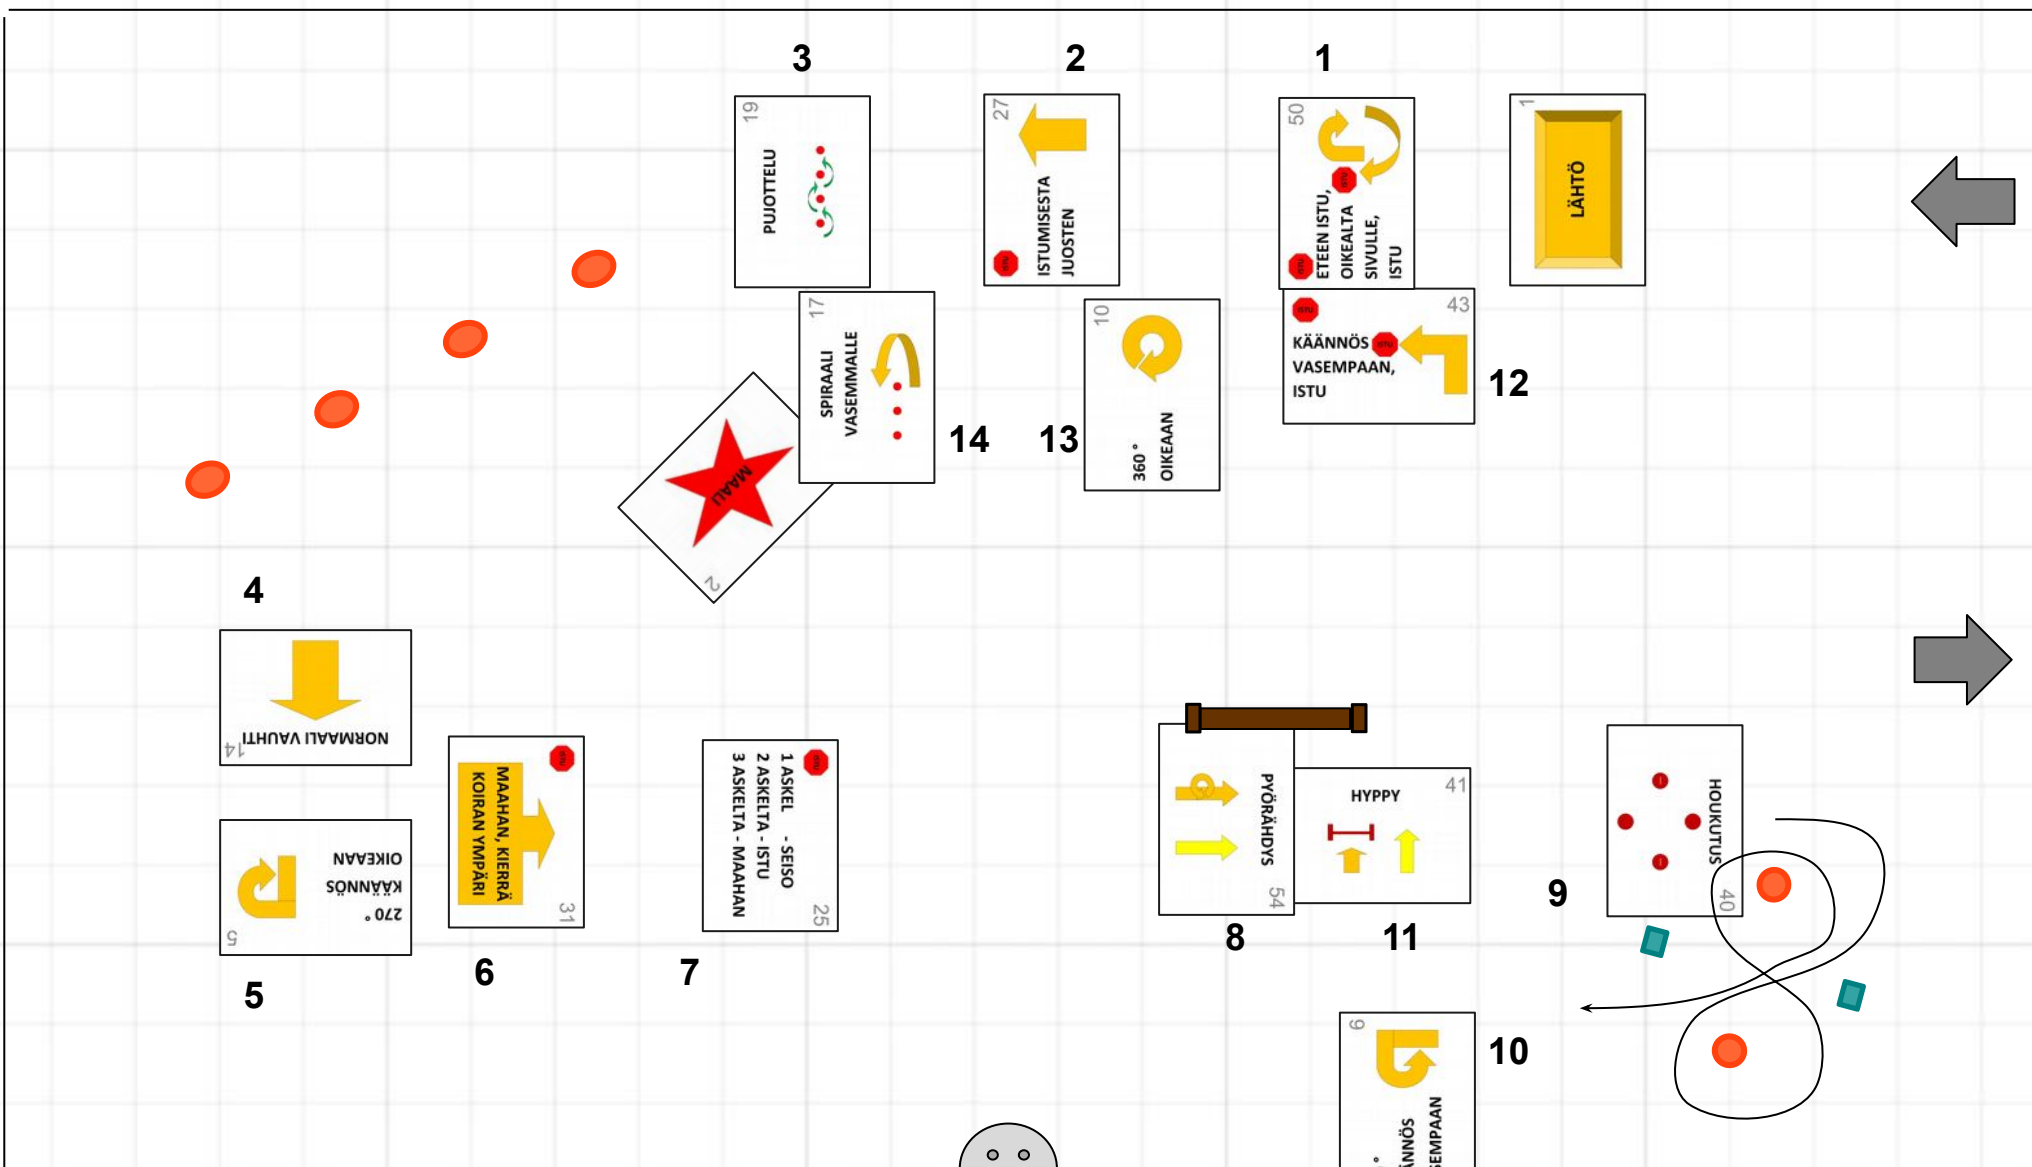

ALO

Ylöjärvi 4.10.20

Minna Hillebrand

25 x 15 m

Kyltit: 1, 20, 27, 19, 14, 5, 31, 25, 32, 33, 6, 34, 3, 2

VOI

Ylöjärvi 4.10.20

Minna Hillebrand

25 x 15 m

Kyltit: 1, 69, 27, 19, 14, 4, 31, 71, 68, 67, 40, 6, 54, 26, 4, 62, 17, 61, 43, 10, 25, 2

MES

Ylöjärvi 4.10.20

Minna Hillebrand

25 x 15 m

Kyltit: 1, 87, 69, 27, 19, 14, 91, 42, 62, 84, 40, 6, 85, 26, 4, 81, 17, 61, 43, 54, 25, 2