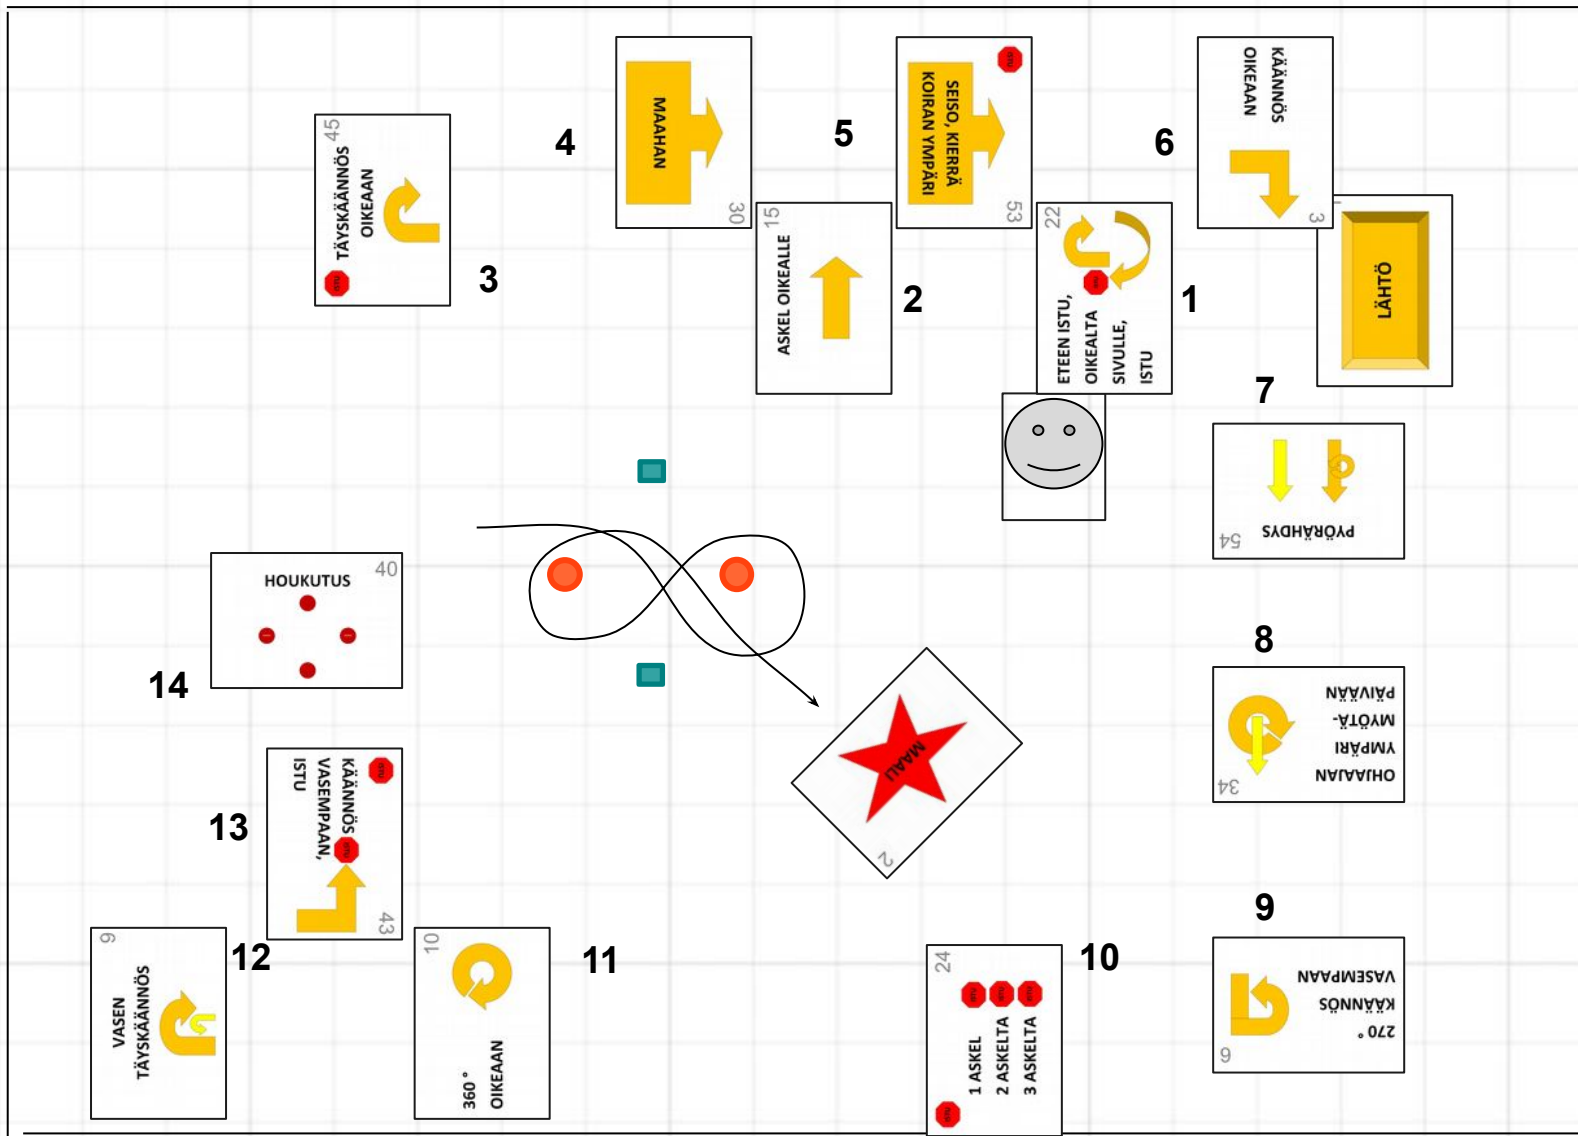

ALO

Lappeenranta

31.10.20

Minna Hillebrand

20 x 15 m

Kyltit: 1, 22, 15, 45, 30, 53, 3, 54, 34, 6, 24, 10, 9, 43, 40, 2

Kyltit: 1, 22, 15, 45, 30, 53, 3, 54, 34, 6, 24, 10, 9, 43, 40, 2

VOI

Lappeenranta

31.10.20

Minna Hillebrand

20 x 15 m

Kyltit: 1, 22, 69, 78, 8, 68, 49, 31, 44, 54, 34, 6, 68, 12, 14, 65, 43, 16, 5, 64, 2