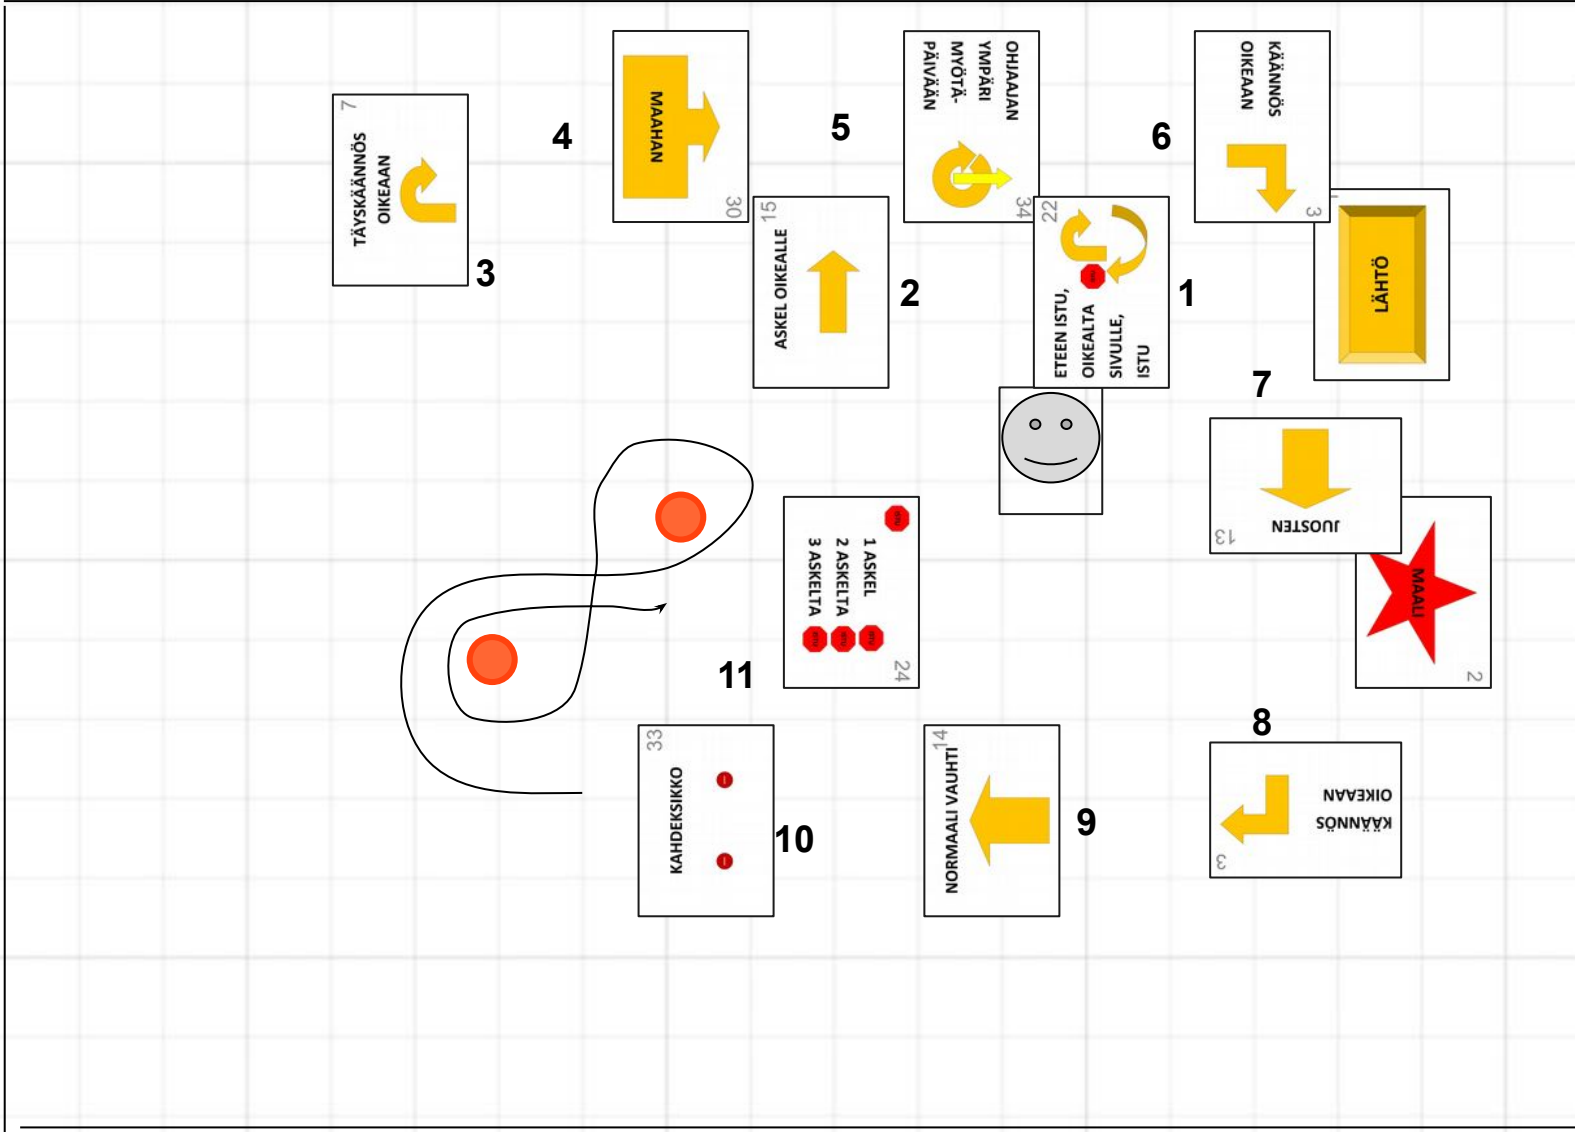

ALO

Lappeenranta

31.10.20

Minna Hillebrand

20 x 15 m

Kyltit: 1, 22, 15, 45, 30, 53, 3, 54, 34, 6, 24, 10, 9, 43, 40, 2

Kyltit: 1, 22, 15, 45, 30, 53, 3, 54, 34, 6, 24, 10, 9, 43, 40, 2

VOI

Lappeenranta

31.10.20

Minna Hillebrand

20 x 15 m

Kyltit: 1, 22, 69, 78, 8, 68, 49, 31, 44, 54, 34, 6, 68, 12, 14, 65, 43, 16, 5, 64, 2