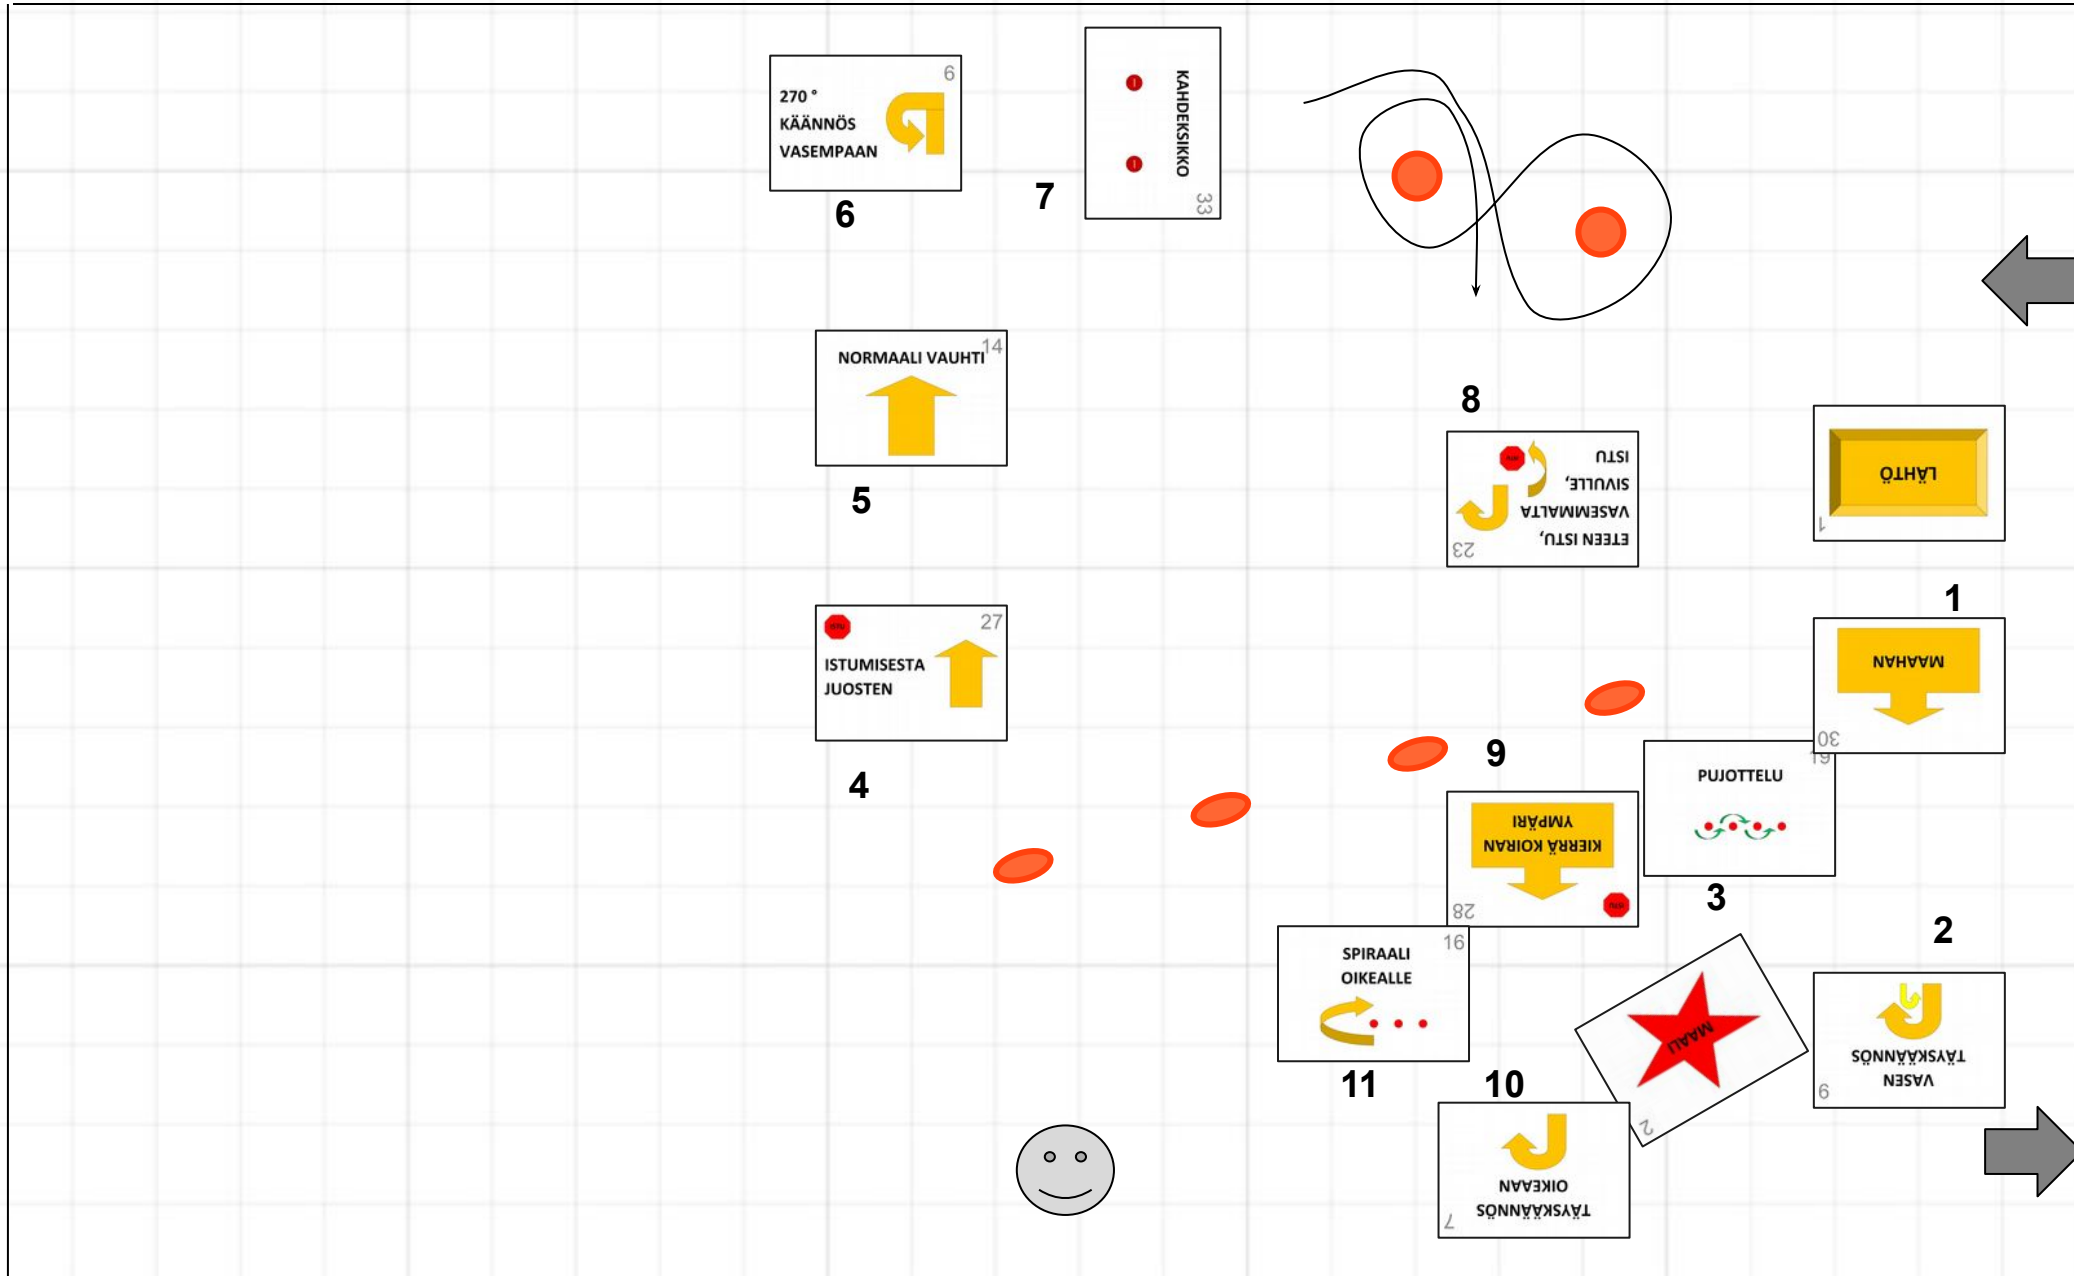

ALO

Pieksämäki 25.9.21

Minna Hillebrand

16 x 25 m

Kyltit: 1, 30, 9, 19, 27, 14, 6, 33, 23, 28, 7, 16, 2

AVO

Pieksämäki 25.9.21

Minna Hillebrand

16 x 25 m

Kyltit: 1, 53, 54, 9, 30, 13, 14, 3, 50, 52, 45, 19, 40, 44, 10, 42, 17, 2