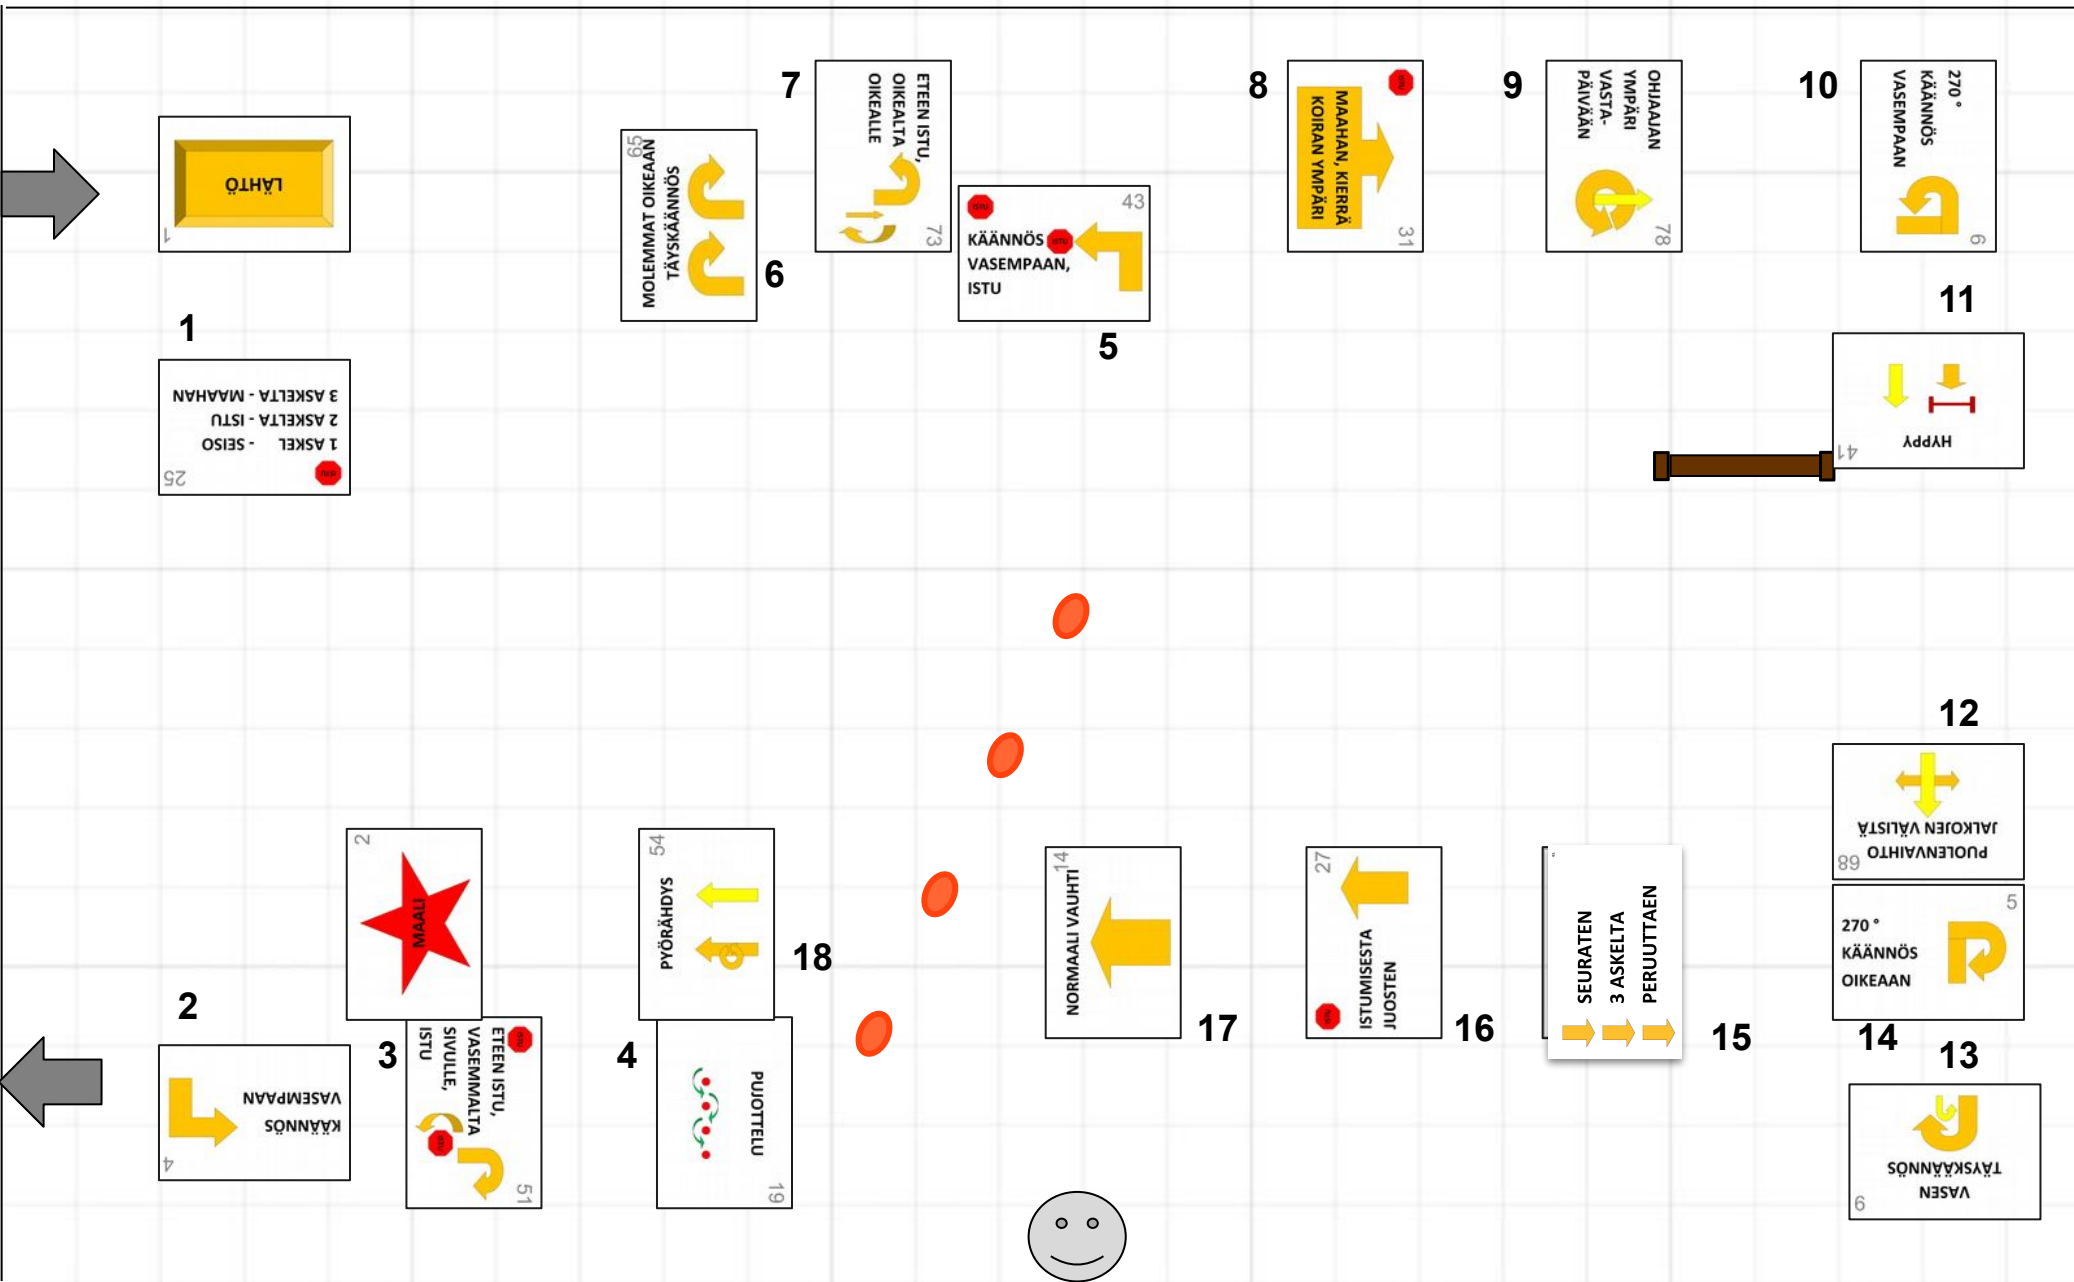

VOI

Pieksämäki 7.5.22

Minna Hillebrand

15 x 26 m

Kyltit: 1, 25, 4, 51, 19, 43, 65, 73, 31, 78, 6, 41, 68, 5, 9, 61, 27, 14, 54, 2

MES

Pieksämäki 7.5.22

Minna Hillebrand

15 x 26 m

Kyltit: 1, 89, 90, 43, 51, 19, 15, 65, 17, 93, 91, 61, 95, 73, 42, 41, 81, 9, 5, 84, 2